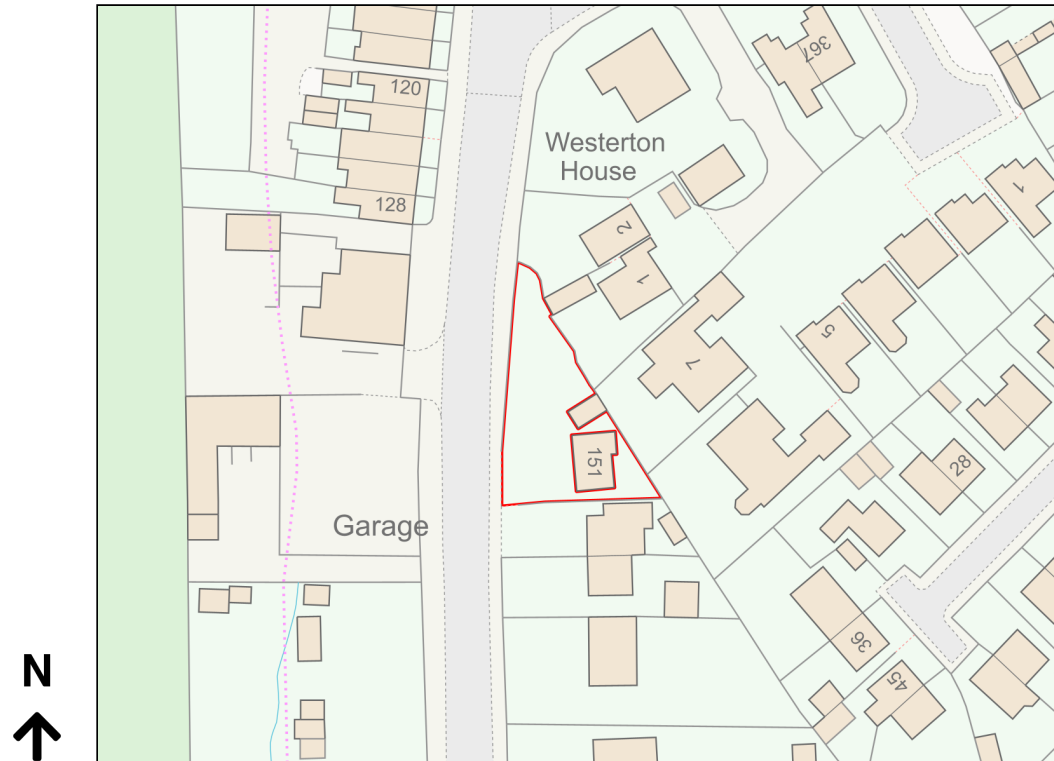

Location Plan

Site Address: 151, Preston Road, Coppull, PR7 5DR

Date Produced: 12-Dec-2023

Scale: 1:1250 @A4

Planning Portal Reference: PP-12617870v1