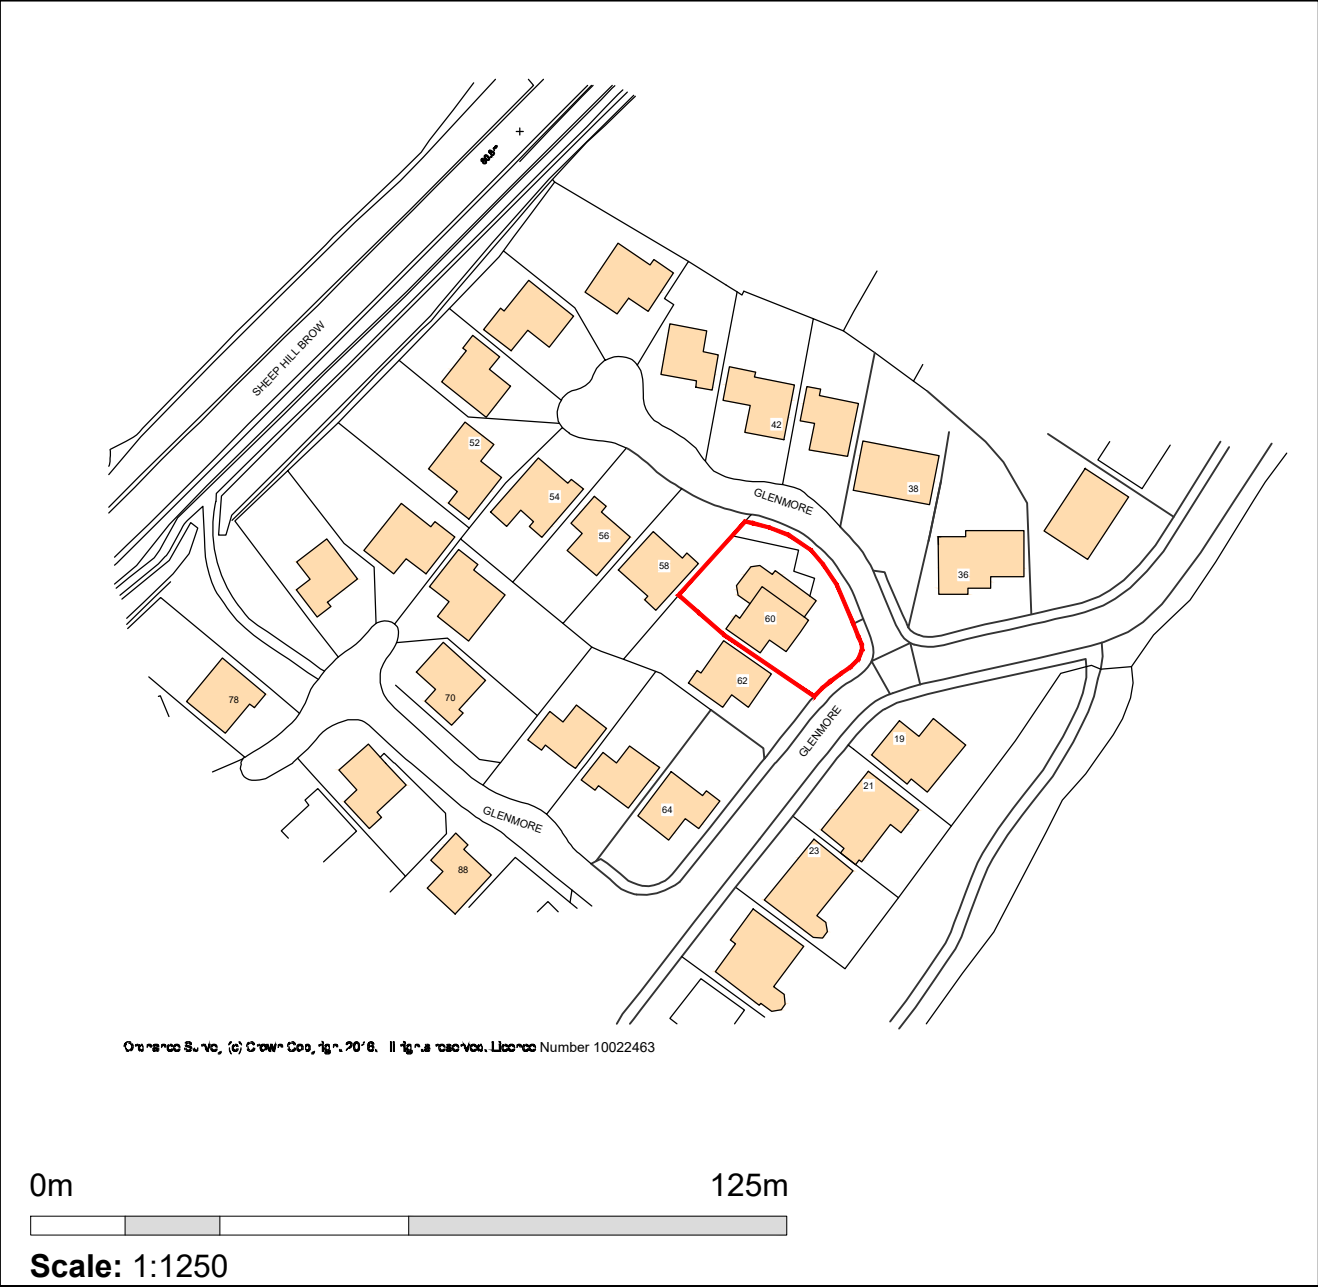

60 Glenmore, Clayton le Woods PR6 7TB

North

0m 125m
 Scale: 1:1250

Site location plan - 1:1250

	<p>bpd Architecture CIAT Registered practice Sitchstone, Brown House Lane, Higher Wheelton, Chorley, Lancashire PR6 8HR Tel: 01257 220510 web: www.betterplan.co.uk email: info@betterplan.co.uk</p>		
			
<p>Project 60 Glenmore, Clayton le Woods, Chorley, PR6 7TB</p>			
<p>Title SITE LOCATION PLAN</p>			
Scale @ A4 1:1250	Date Dec 2023	Ref Job 1152	Drawn MDB
<p>Drg No 1152/GMC/LP</p>			<p>Rev -</p>