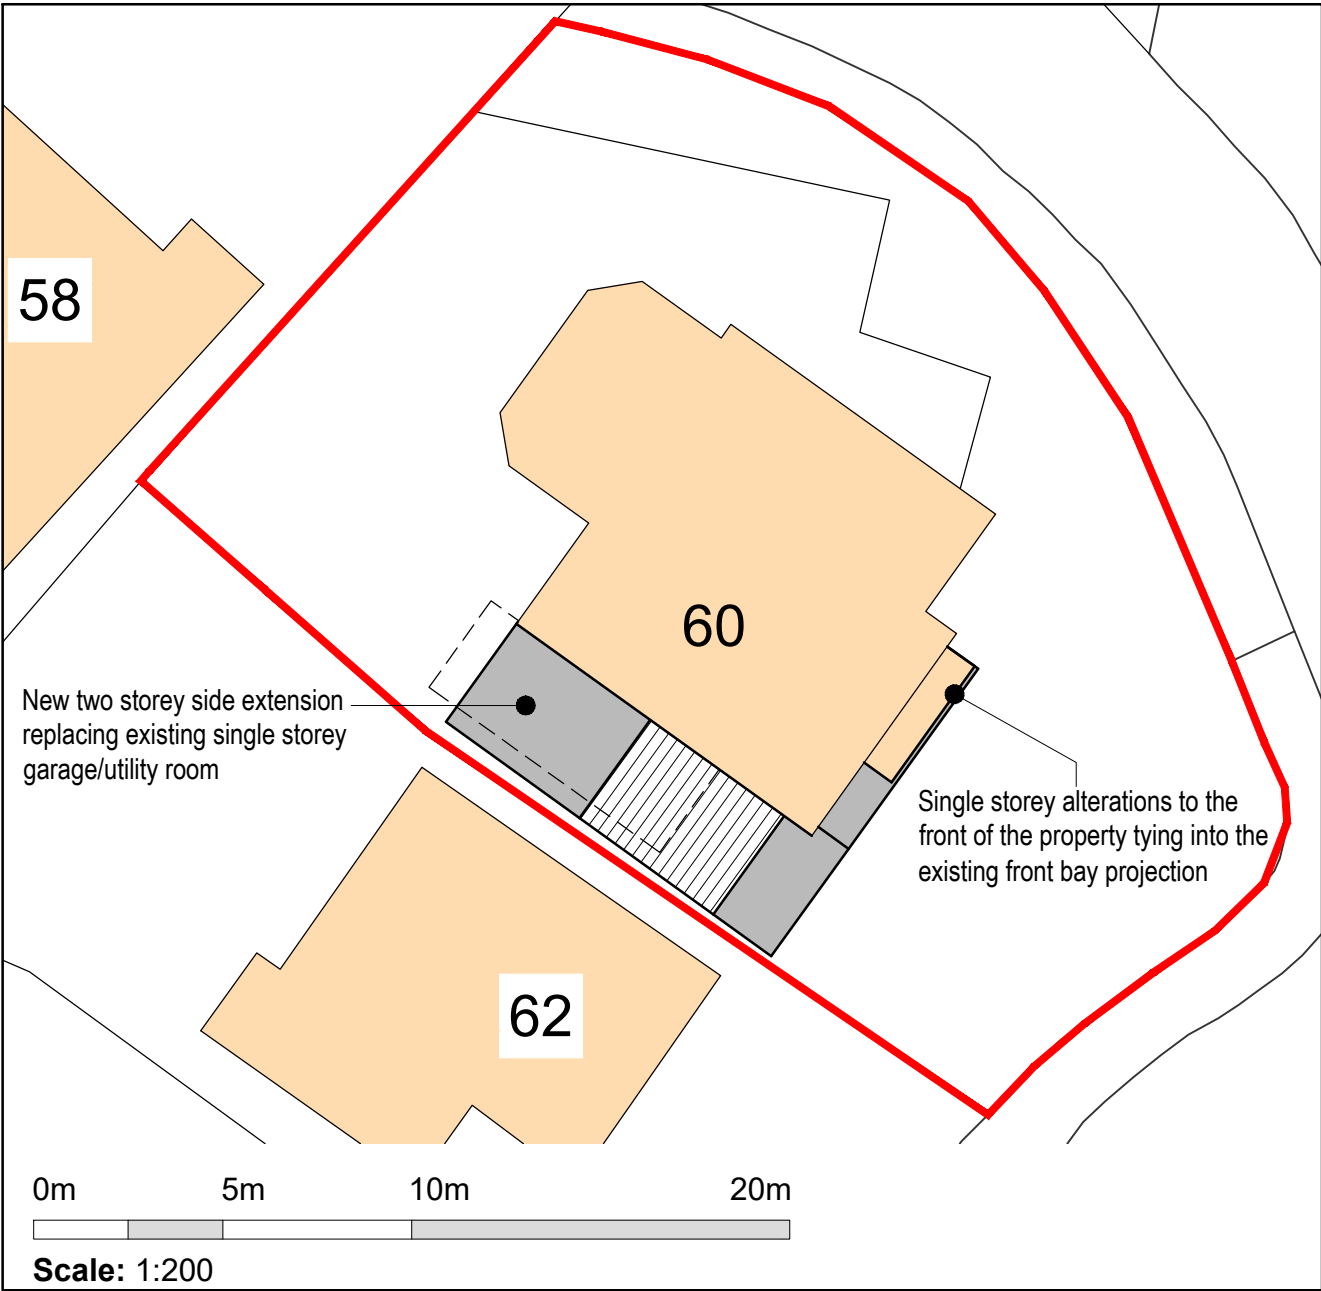

60 Glenmore, Clayton le Woods PR6 7TB

North

Proposed Site Block plan - 1:200

bpd Architecture

CIAT Registered practice

Sitchstone, Brown House Lane, Higher Wheelton,
Chorley, Lancashire PR6 8HR

Tel: 01257 220510

Scale @ A4 1:200	Date Dec 2023	Ref Job 1152	Drawn MDB
Drg No 1152/GMC/BP			Rev -