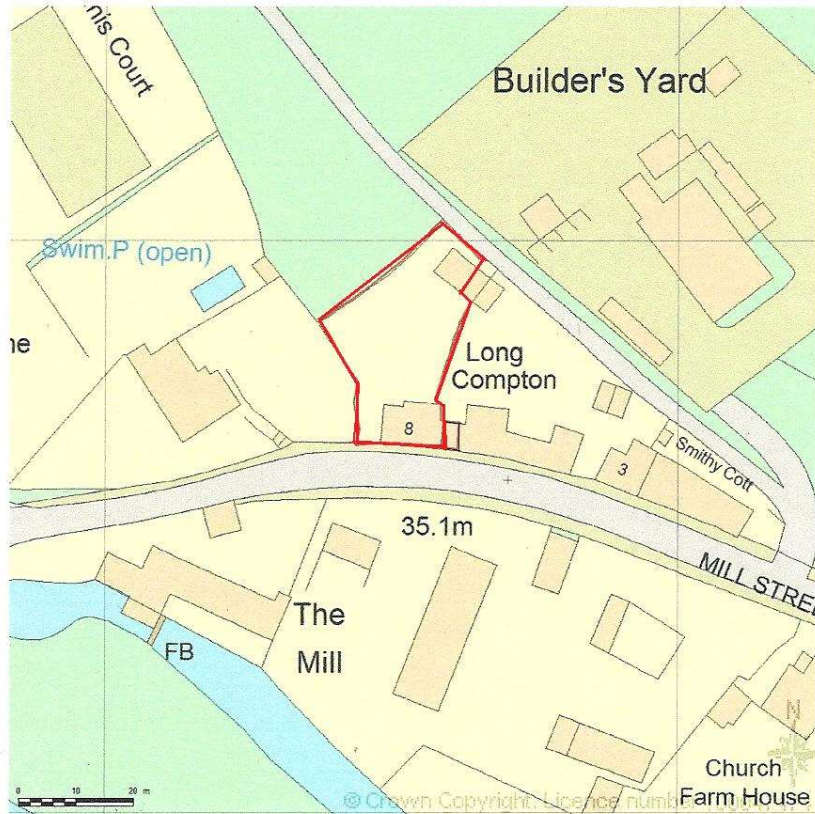

S MILL STREET, DUDDINGTON SITE LOCATION PLAN  
AREA 2 HA  
SCALE 1:1250 on A4  
CENTRE COORDINATES: 498654, 300970

Supplied by Streetwise Maps Ltd  
[www.streetwise.net](http://www.streetwise.net)  
Licence No: 100047474  
7/30/2015