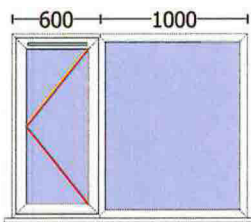

## QUOTATION

For: Mr KEN BIRD

Date: 15 / 12 / 2023

Ref : 7-9 WESTGATE WETHERBY

**All Items are Viewed from OUTSIDE**

**Casement window** Qty:1  
 O/All Size: 1600w x 1300h  
 Finish : White  
 Location : LEFT SIDE  
 Price : £ 662.00