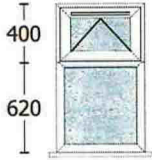

15/17

**Niddal Windows Ltd**

13 Iles Lane

Knaresborough North Yorkshire HG5 8DY

Tel : 01423 866588 Fax: 01423 869358

Email : kevin@niddalwindows.co.uk Web: www.niddal.co.uk

<b>Casement window</b>	<b>Qty:1</b>
<b>O/All Size: 600w x 1050h</b>	
<b>Finish : White</b>	
<b>Location : Toilet</b>	
<b>Price : £ 450.00</b>	
	<b>16/17</b>

<b>Casement window</b>	<b>Qty:1</b>
<b>O/All Size: 600w x 1050h</b>	
<b>Finish : White</b>	
<b>Location : Toilet</b>	
<b>Price : £ 450.00</b>	
	<b>17/17</b>

**Total Price (including VAT) :**

**THIS JOB WILL NEED SCAFFOLDING AT EXTRA COST. THIS JOB WILL NEED PLANING AT EXTRA COST.**