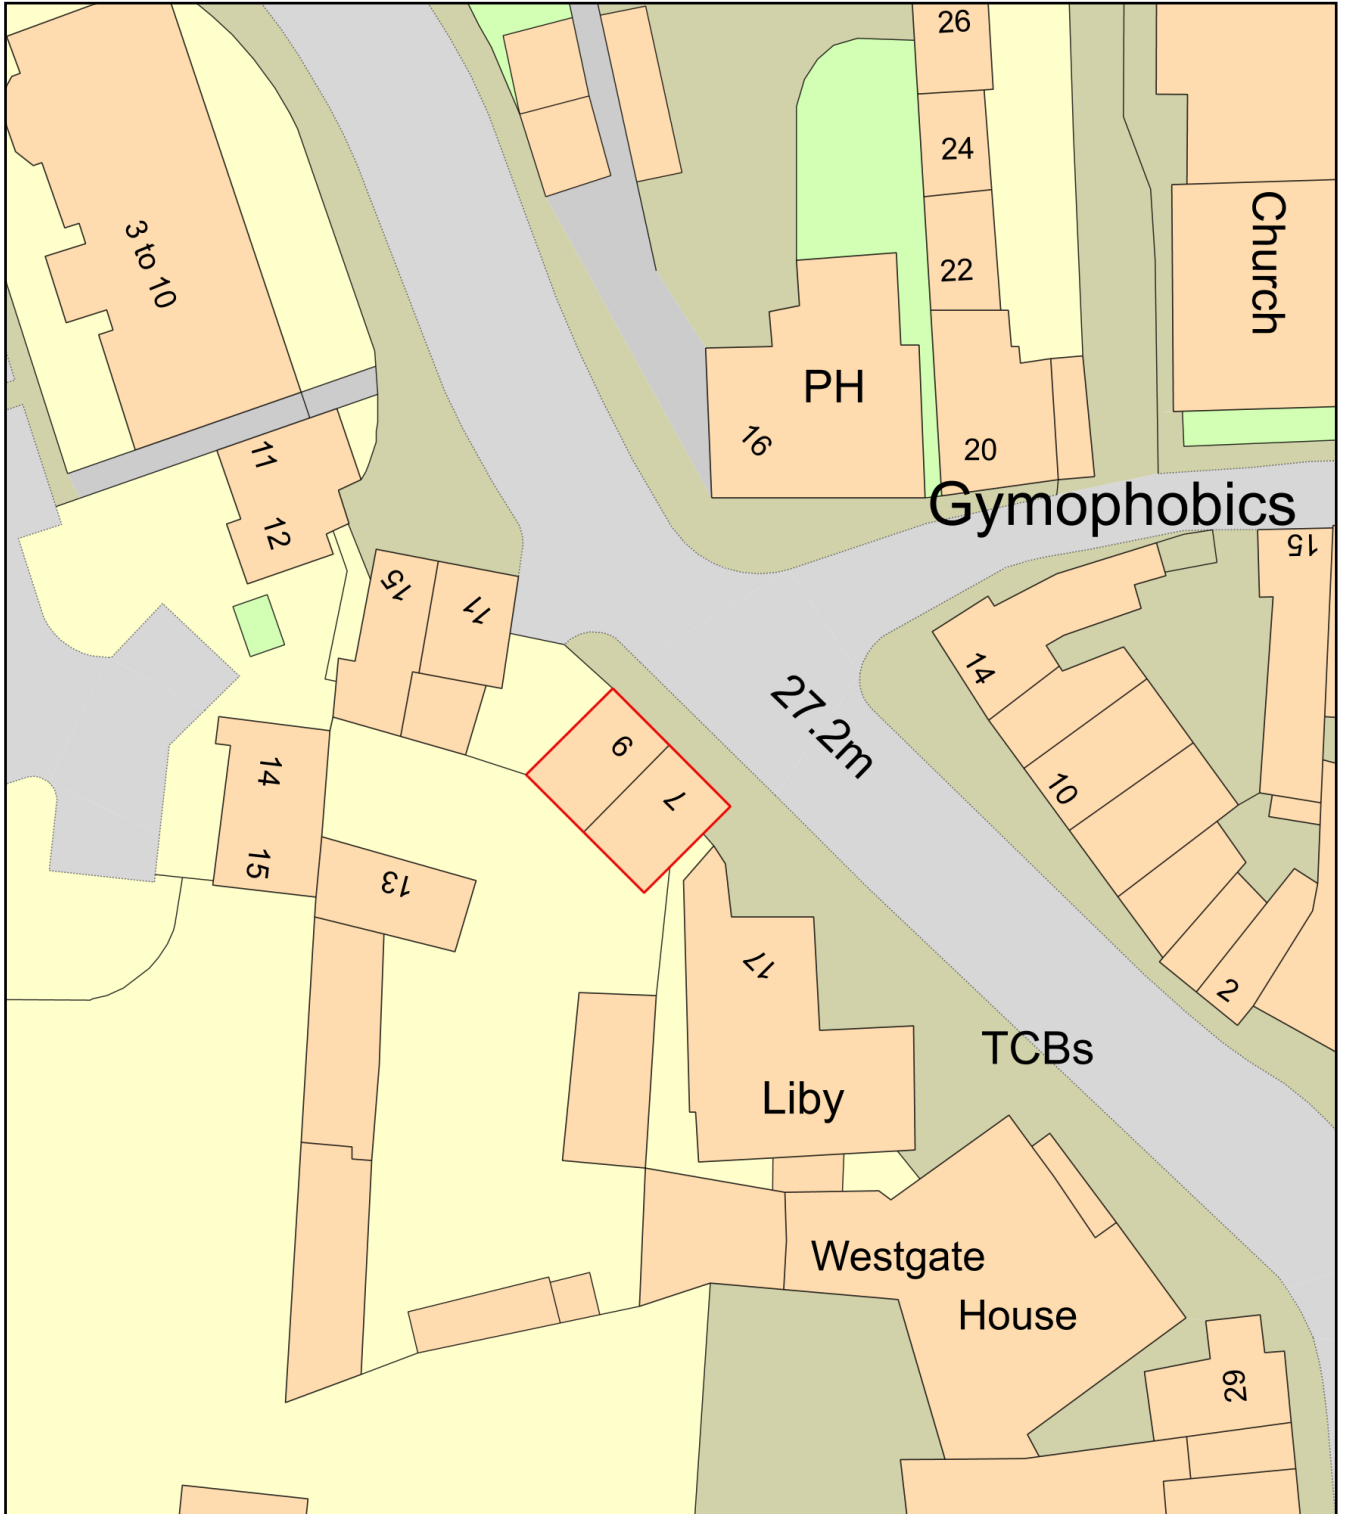

7&9 Westgate Wetherby LS22 6LL

Plan Produced for: K Bird

Date Produced: 28 Nov 2023

Plan Reference Number: TQRQM23332183245710

Scale: 1:500 @ A4