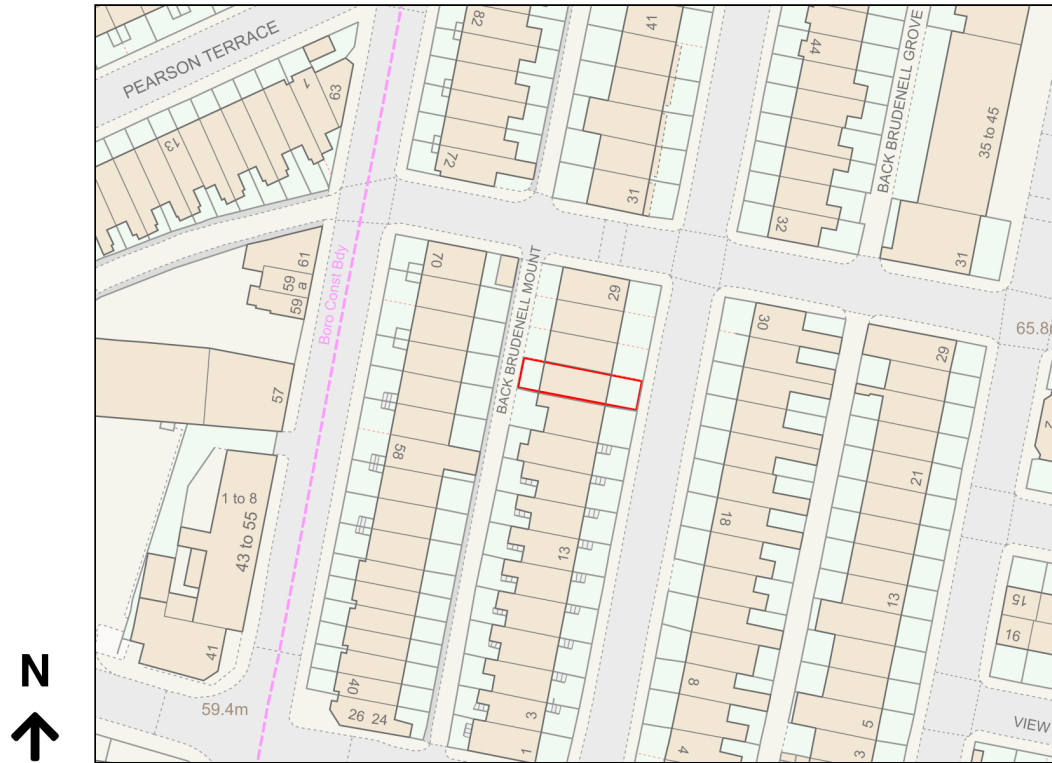

# Location Plan

Site Address: 23, Brudenell Mount, Hyde Park, Leeds, LS6 1HT

Date Produced: 06-Dec-2023

Scale: 1:1250 @A4

Planning Portal Reference: PP-12651392v1