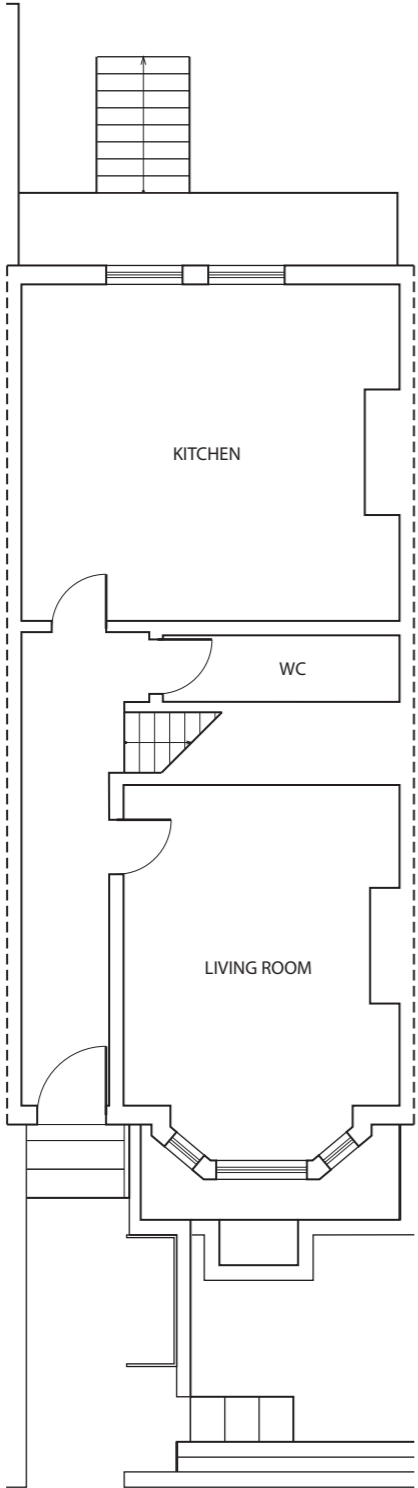

23 Brudenell Mount
Existing Floor Plans

Ground Floor

First Floor

Second Floor

Leeds Property Group
224 Burley Road
Leeds, LS4 2EU
Tel: 0113 3680000

Project:
23 Brudenell Mount, Leeds LS6 1HT

Title:
Existing Floor Plans

Scale:
1:100 @A3

Drawn By: JG

22/11/23

Checked By: JW, PT