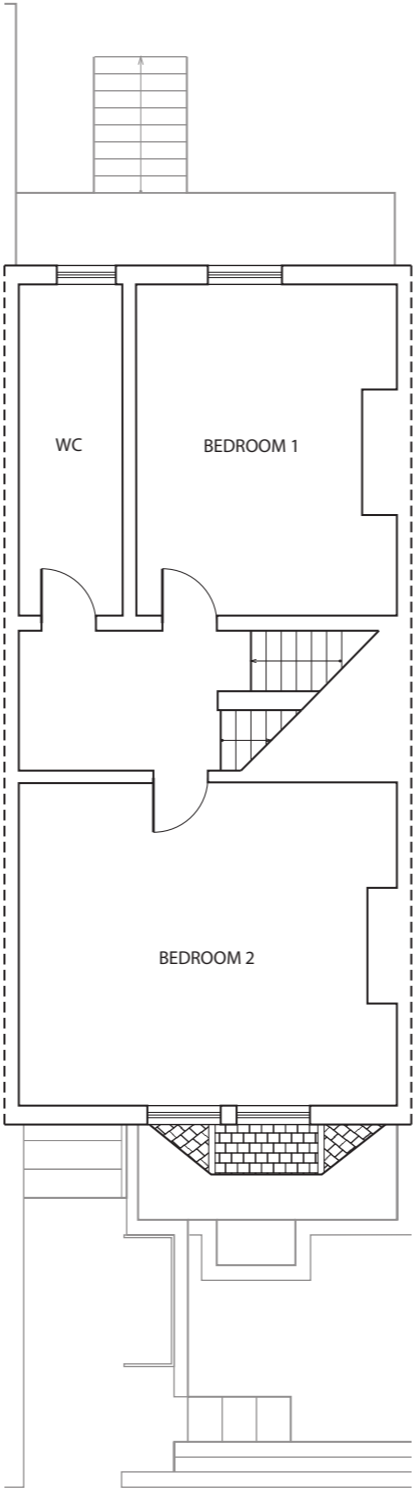

23 Brudenell Mount
Existing Floor Plans

Ground Floor

First Floor

Second Floor

Leeds Property Group
224 Burley Road
Leeds, LS4 2EU
Tel: 0113 3680000

Project:
23 Brudenell Mount, Leeds LS6 1HT

Title:
Existing Floor Plans

Scale:
1:100 @A3

Drawn By: JG

22/11/23

Checked By: JW, PT