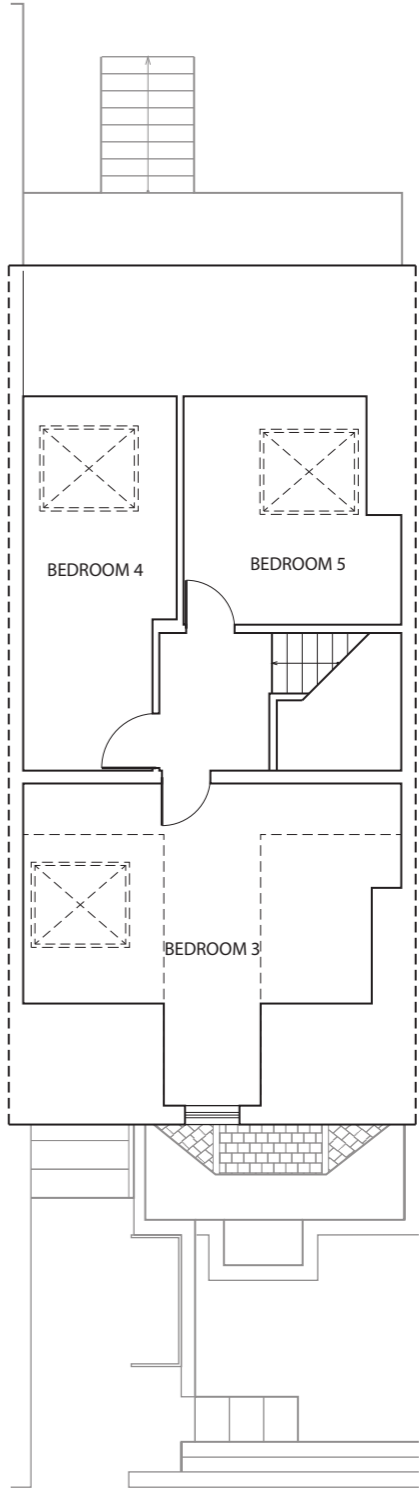

23 Brudenell Mount
Existing Floor Plans

Ground Floor

First Floor

Second Floor

Leeds Property Group
224 Burley Road
Leeds, LS4 2EU
Tel: 0113 3680000

Project:
23 Brudenell Mount, Leeds LS6 1HT

Title:
Existing Floor Plans

Scale:
1:100 @A3

Drawn By: JG

22/11/23

Checked By: JW, PT