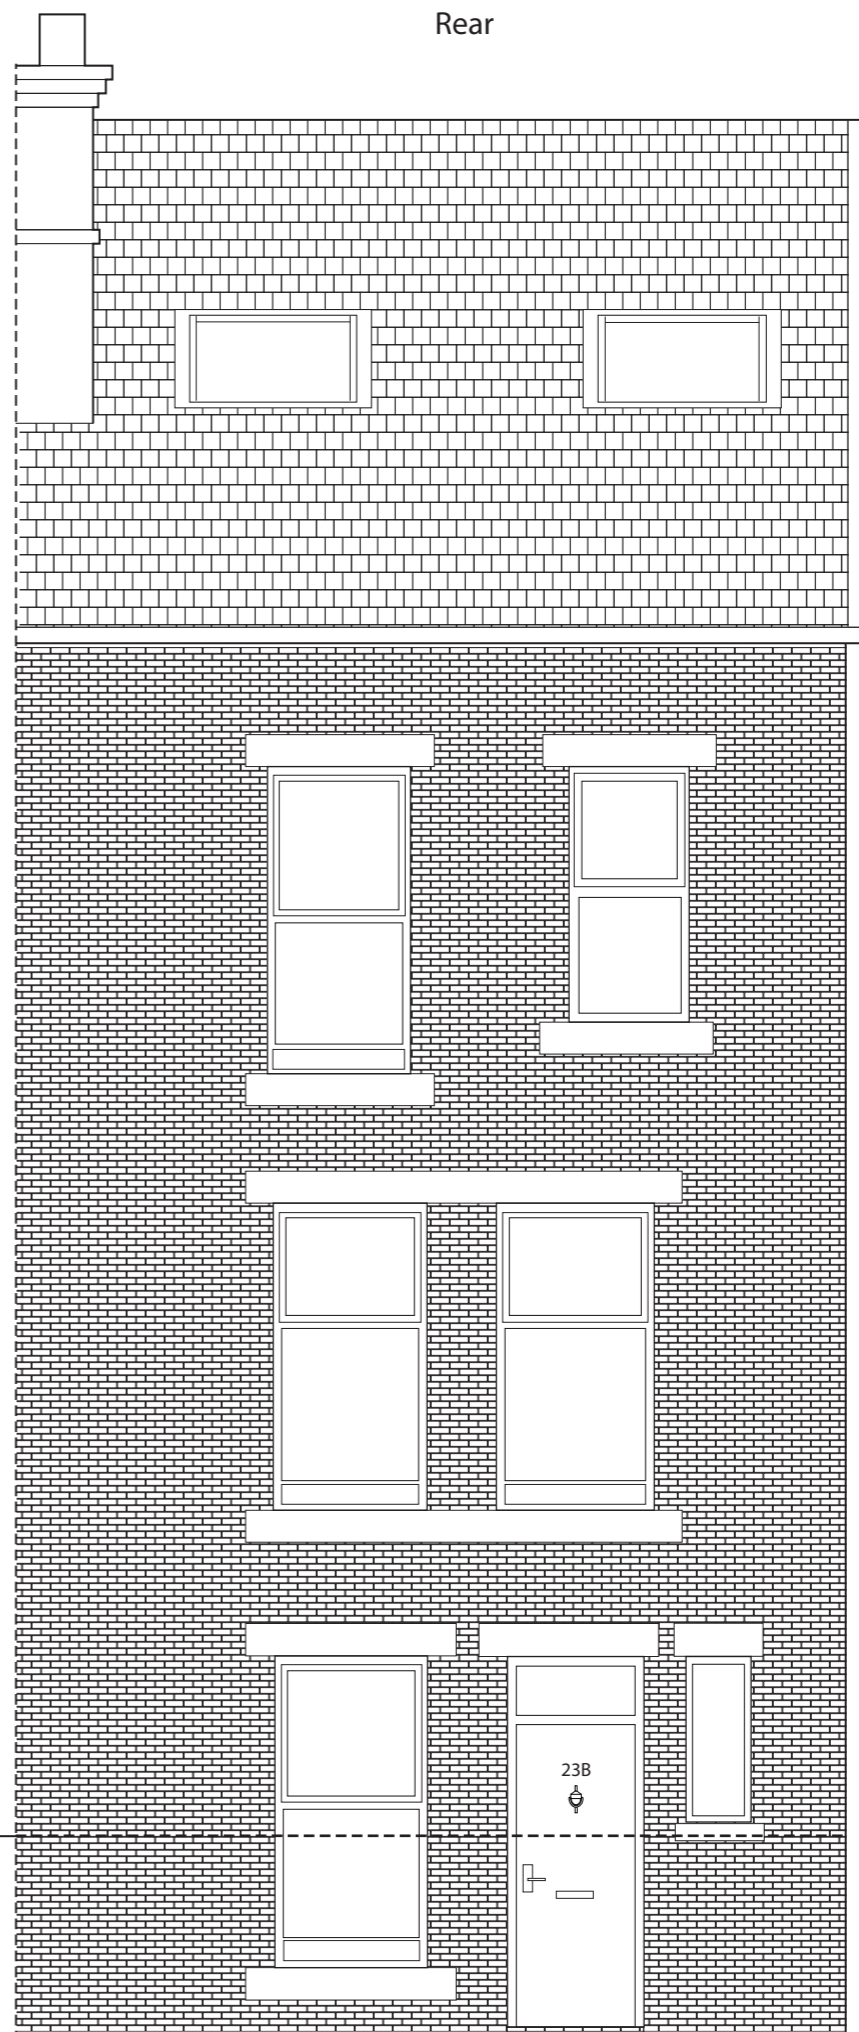

23 Brudenell Mount
Existing Elevations

Front

Rear

Leeds Property Group
224 Burley Road
Leeds, LS4 2EU
Tel: 0113 3680000

Project:
23 Brudenell Mount, Leeds LS6 1HT

Title:
Existing Elevations

Scale:
1:50 @A3

Drawn By: JG