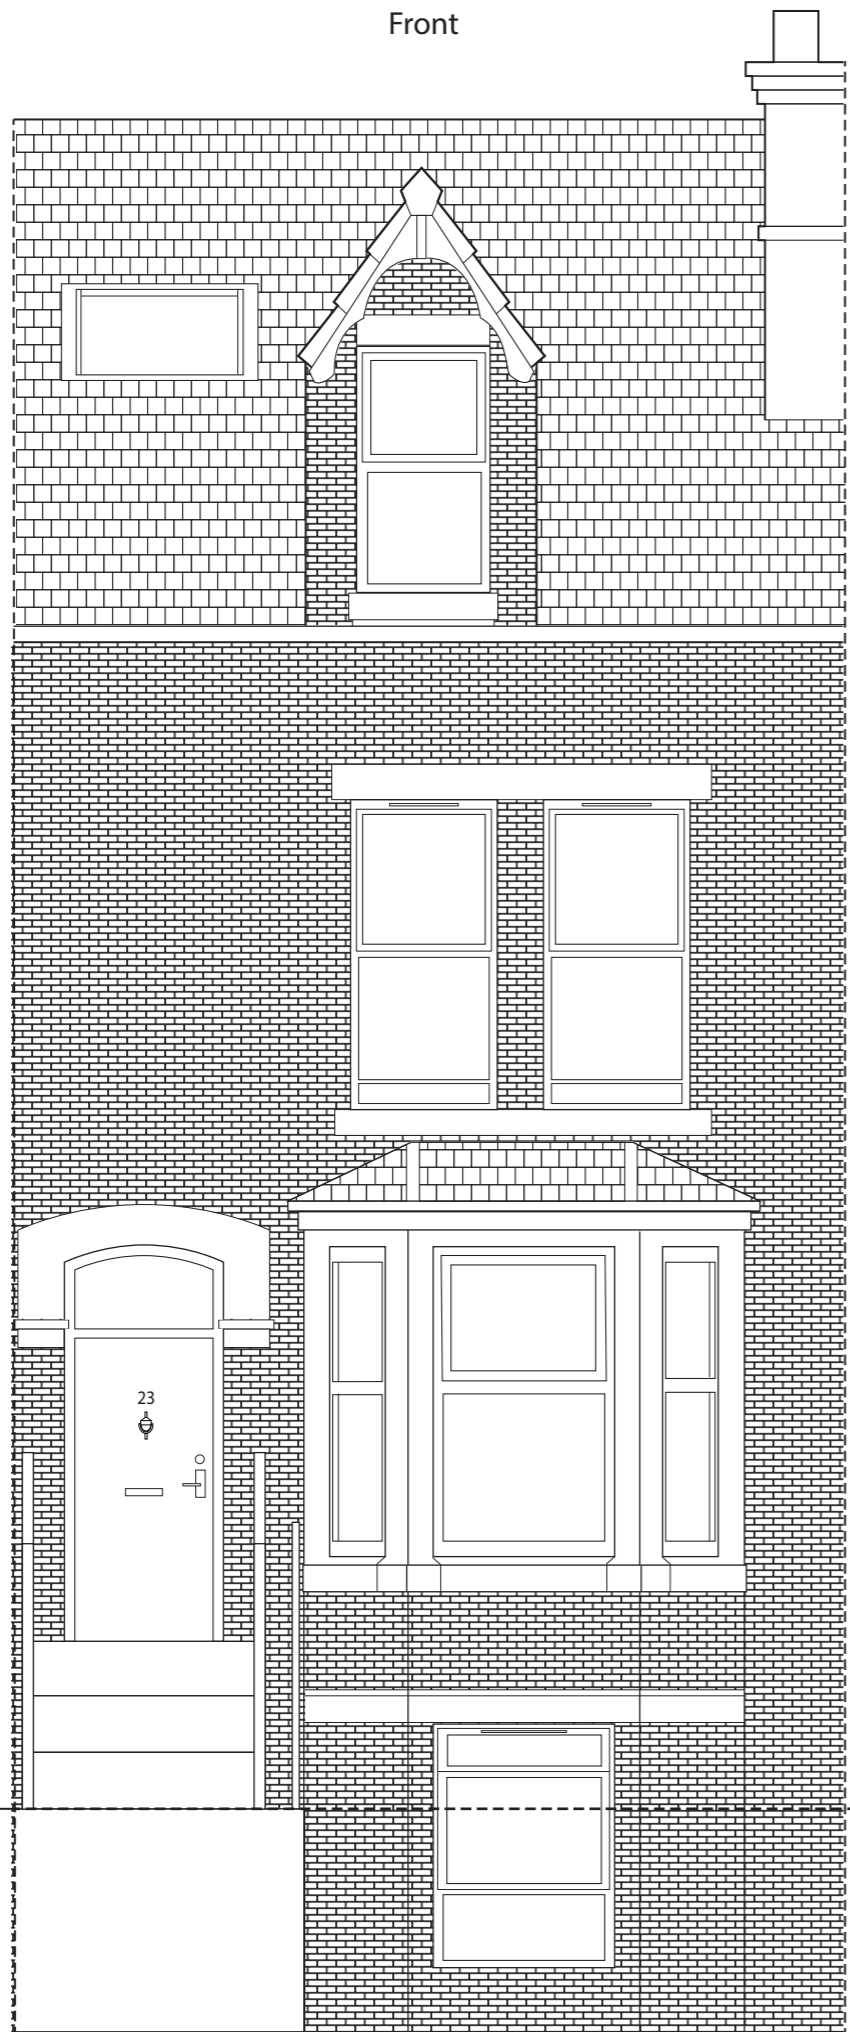

23 Brudenell Mount
Existing Elevations

Front

Rear

Leeds Property Group
224 Burley Road
Leeds, LS4 2EU
Tel: 0113 3680000

Project:
23 Brudenell Mount, Leeds LS6 1HT

Title:
Existing Elevations

Scale:
1:50 @A3

Drawn By: JG