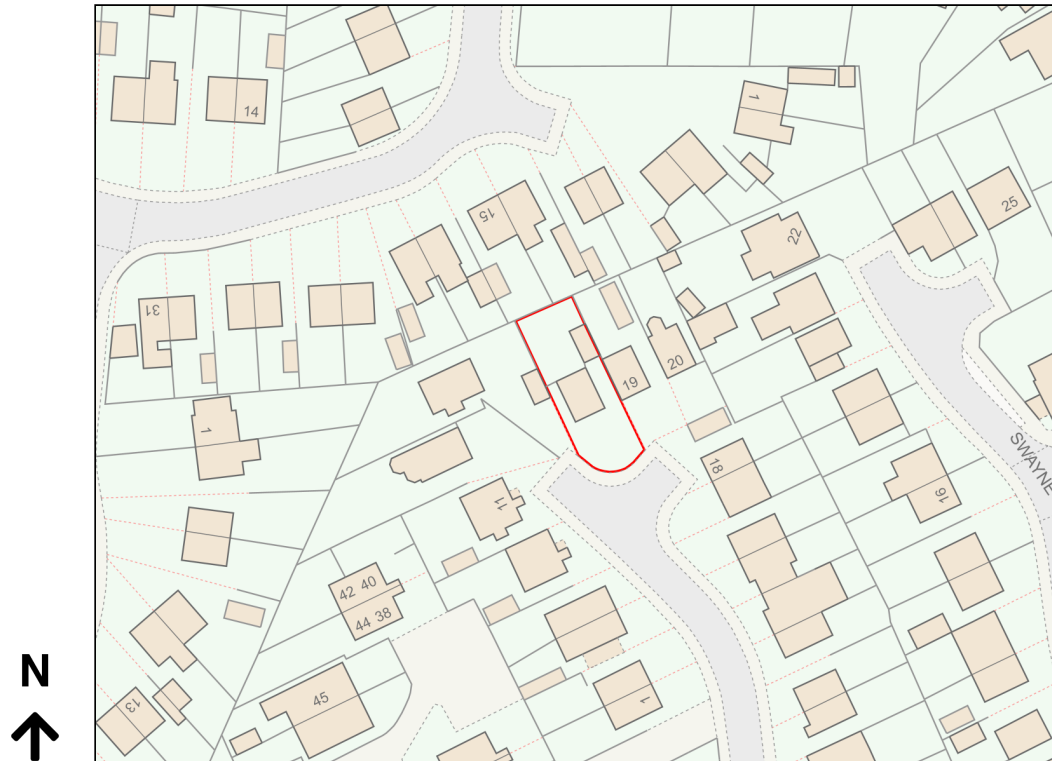

# Location Plan

Site Address: 17, Atwater Court, Lincoln, LN2 4SQ

Date Produced: 15-Dec-2023

Scale: 1:1250 @A4

Planning Portal Reference: PP-12670749v1