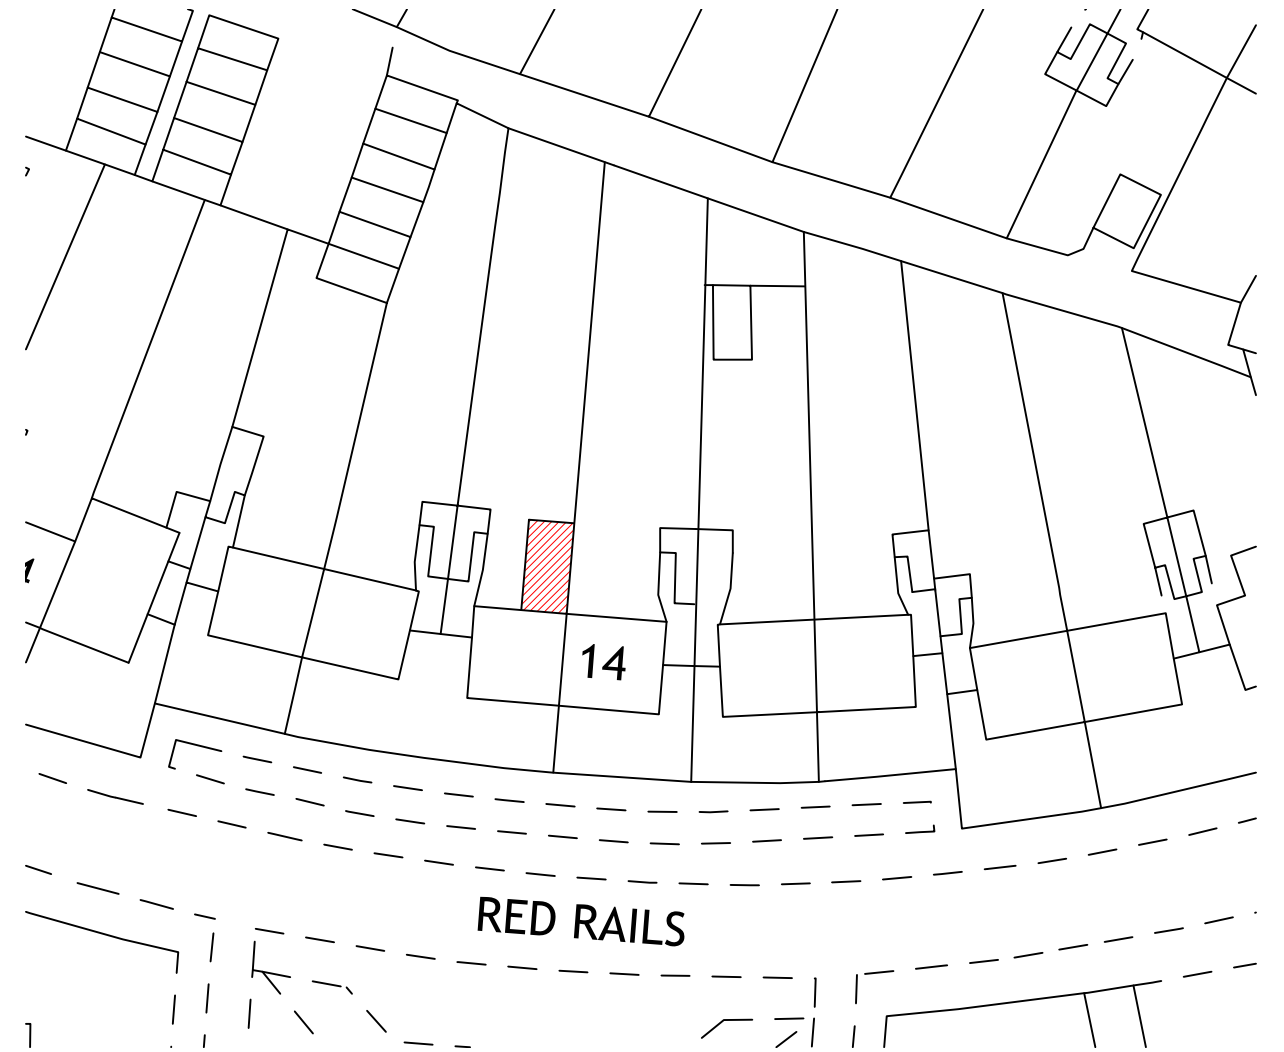

location plan  
scale 1:1250

block plan  
scale 1:500

**plan & build**

PH: 07816611144

shamshadali@hotmail.co.uk

ADDRESS: 16 RED RAILS, LUTON, LU1 5ND

TITLE: LOCATION AND BLOCK PLAN

PROJECT: SINGLE STOREY REAR EXTENSION

DATE 12/12/2023

DWG NO. 01/01

DRAWN BY

SCALE

**A3**