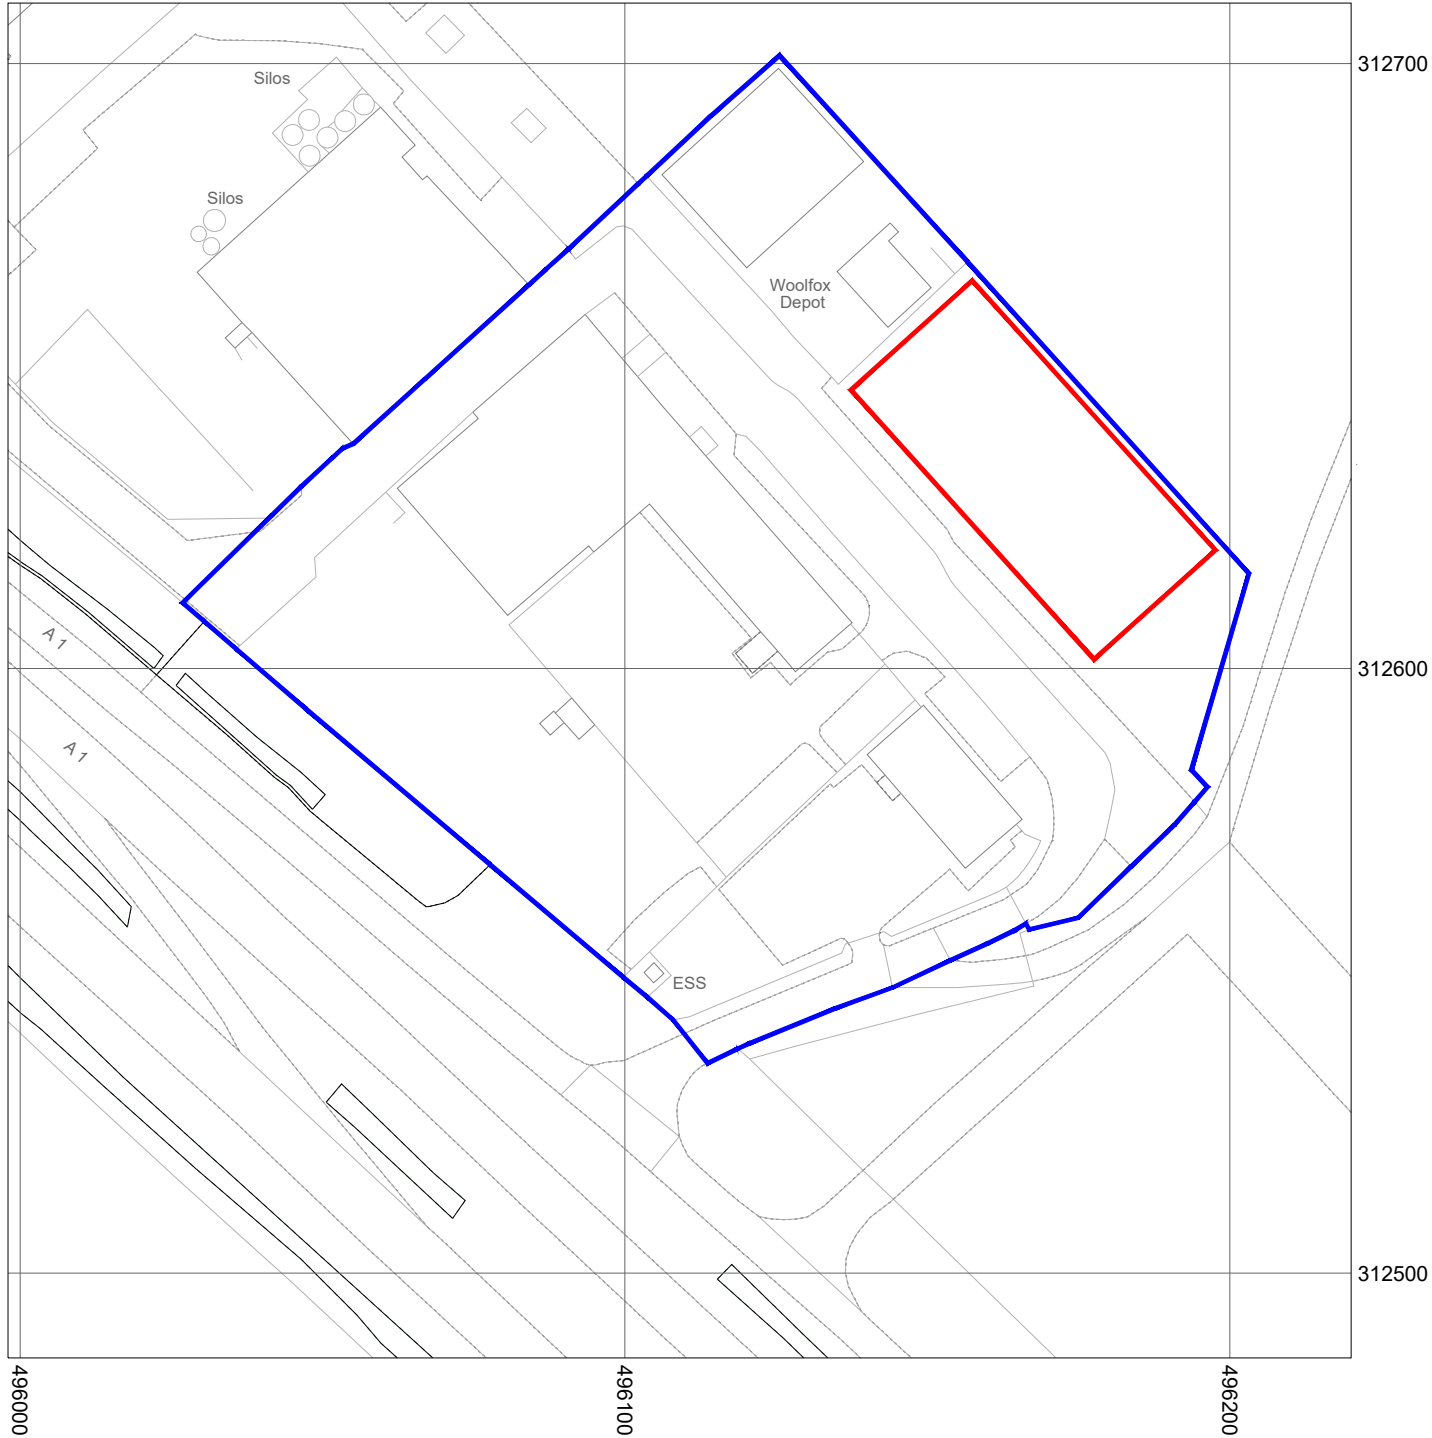

Location Plan

- Boundary of land owned
- Proposed Building

General Notes

Site Address:
Zeeco Europe Ltd
The Woolfox Building
Great North Road
Oakham
Rutland
LE15 7QT

Client:
Zink Properties Ltd

Project:
New Building

Saxby Hatfield Ltd
Steel Building Consultants
Hatfield Barns
Saxby Road
Melton Mowbray
Leicestershire
LE14 4RZ

Date:
06 December 2023

Scale:
1:1250 @ A4

Drawn By:
S.Carr

Drawing Number:
SH-Z-2023-02

Rev:
02