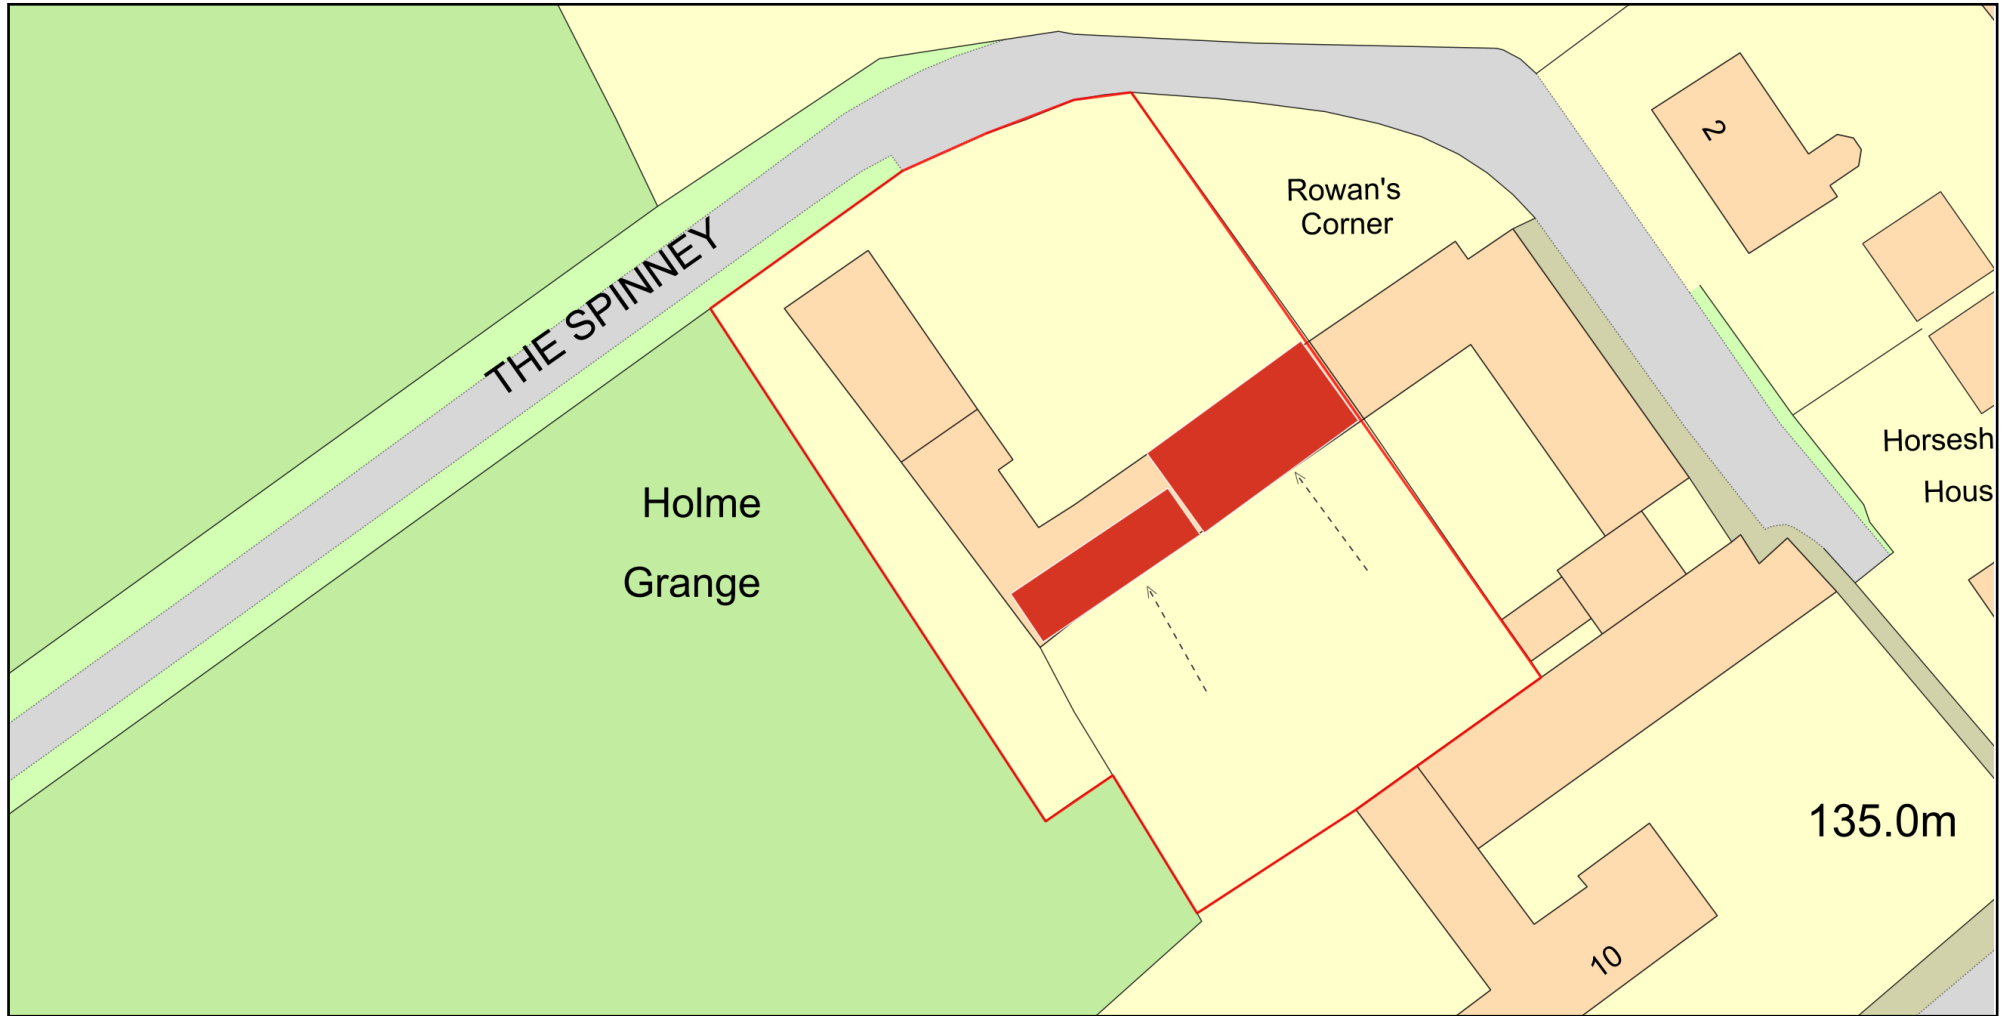

Holme Grange Roof Plan

Plan Produced for: Tim Dixon

Date Produced: 15 Dec 2023

Plan Reference Number: TQRQM23349201909645

Scale: 1:500 @ A4

© Crown copyright and database rights 2023 OS 100042766