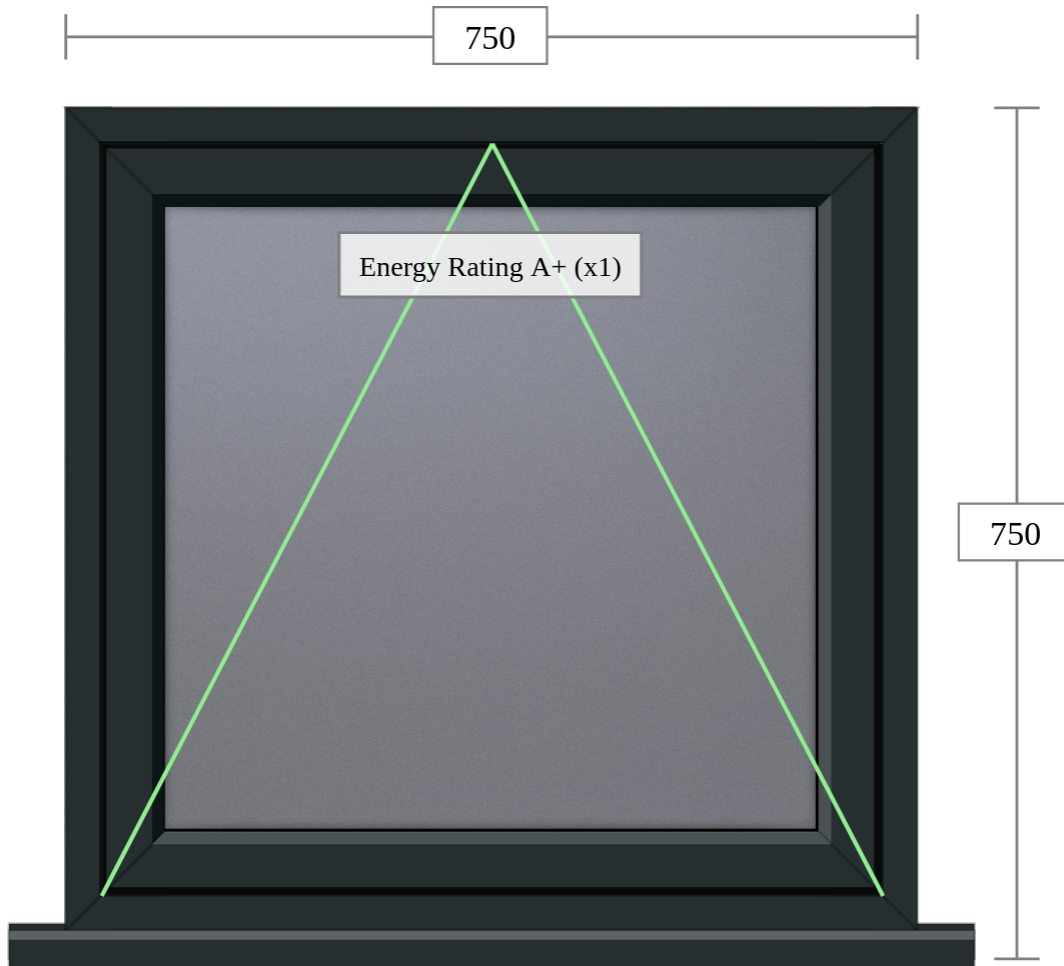

Item Spec: 11 of 22	Quantity: 1	Location: W-12 Corridor West Top Hung Window	Job Type: Supply & Fit - Remove & replace

☀ **View from outside**

Point of arrow denotes hinge position of openers.

Origin OW-80 Window (v1) (x1)

Frame: Short Leg Square
Sash: Flush Bevel
Bead: Bevel
Cill: 155mm
Frame Joint Type: Mitred
Sash Joint Type: Mitred

Colour: Anthracite Grey

Window Handle: Brushed

Energy Rating: A+

Glass: Triple Glazed (Toughened) - 20mm Swiss Spacer Black - Clear

Please note: Images shown are for illustrative purposes.
Printers & computer screens cannot be relied upon to accurately replicate colours.

Produced using Framepoint® Technology
Copyright TommyTrinder.com Ltd