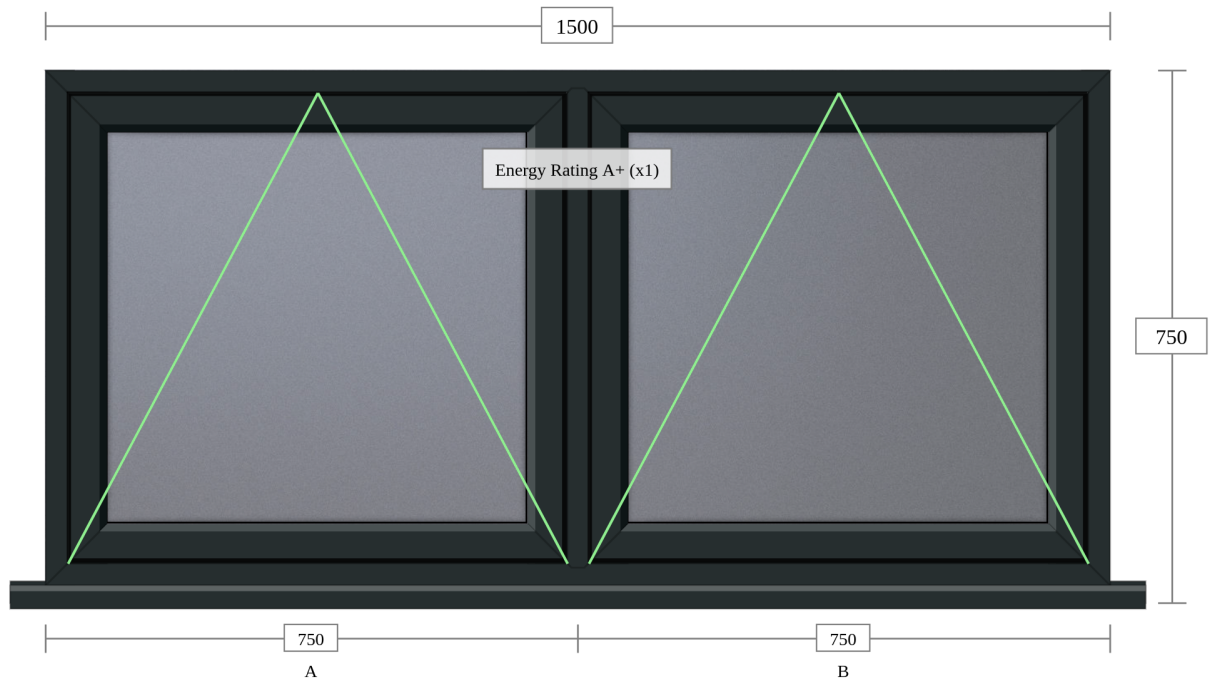

Item Spec: 10 of 22	Quantity: 1	Location: W-11 Garden Room West Double Top H	Job Type: Supply & Fit - Remove & replace

☀ View from outside

Point of arrow denotes hinge position of openers.

Origin OW-80 Window (v1) (x1)

Frame: Short Leg Square
Sash: Flush Bevel
Mullion: Standard Square
Bead: Bevel
Cill: 155mm
Frame Joint Type: Mitred
Transom/Mullion Joint Type: Square
Sash Joint Type: Mitred

Colour: Anthracite Grey

Window Handle: Brushed

Energy Rating: A+

Glass: Triple Glazed (Toughened) - 20mm Swiss Spacer Black - Clear

Please note: Images shown are for illustrative purposes.
Printers & computer screens cannot be relied upon to accurately replicate colours.

Produced using Framepoint® Technology
Copyright TommyTrinder.com Ltd