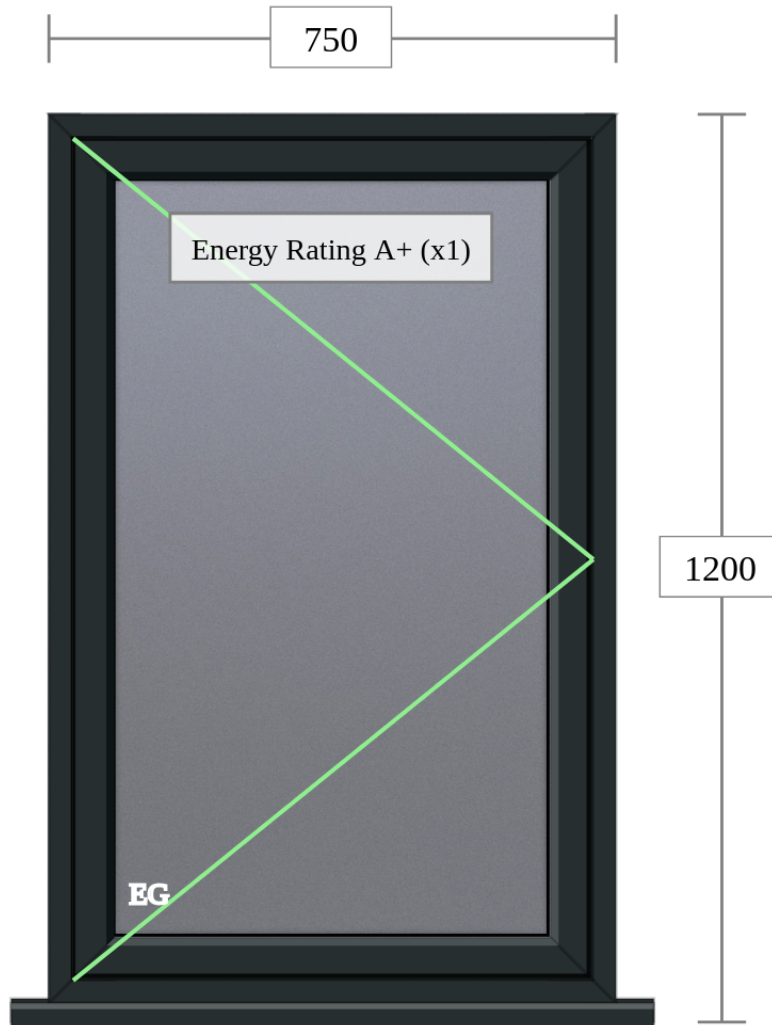

Item Spec: 7 of 22	Quantity: 1	Location: W-08 Utility Casement Window	Job Type: Supply & Fit - Remove & replace

☀ **View from outside**

Point of arrow denotes hinge position of openers.

Origin OW-80 Window (v1) (x1)

Frame: Short Leg Square
Sash: Flush Bevel
Bead: Bevel
Cill: 155mm
Frame Joint Type: Mitred
Sash Joint Type: Mitred

Colour: Anthracite Grey

Window Handle: Brushed
Egress: Yes

Energy Rating: A+

Glass: Triple Glazed (Toughened) - 20mm Swiss Spacer Black - Clear

Please note: Images shown are for illustrative purposes.
Printers & computer screens cannot be relied upon to accurately replicate colours.

Produced using Framepoint® Technology
Copyright TommyTrinder.com Ltd