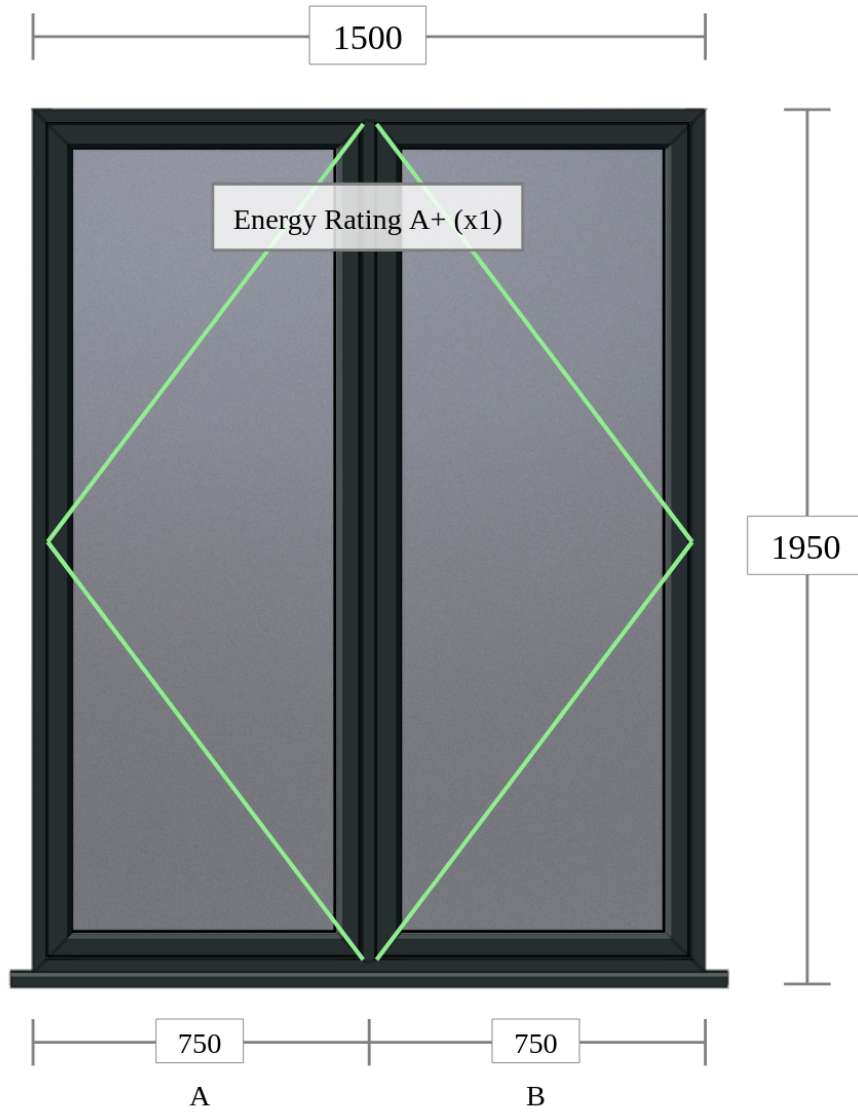

Item Spec: 15 of 22	Quantity: 1	Location: W-17 Bed 1 Full Height Doors	Job Type: Supply & Fit - Remove & replace

☀ View from outside

Point of arrow denotes hinge position of openers.

Origin OW-80 Window (v1) (x1)

Frame: Short Leg Square
Sash: Flush Bevel
Mullion: Standard Square
Bead: Bevel
Cill: 155mm
Frame Joint Type: Mitred
Transom/Mullion Joint Type: Square
Sash Joint Type: Mitred

Colour: Anthracite Grey

Window Handle: Brushed

Energy Rating: A+

Glass: Triple Glazed (Toughened) - 20mm Swiss Spacer Black - Clear

Please note: Images shown are for illustrative purposes.
Printers & computer screens cannot be relied upon to accurately replicate colours.

Produced using Framepoint® Technology
Copyright TommyTrinder.com Ltd