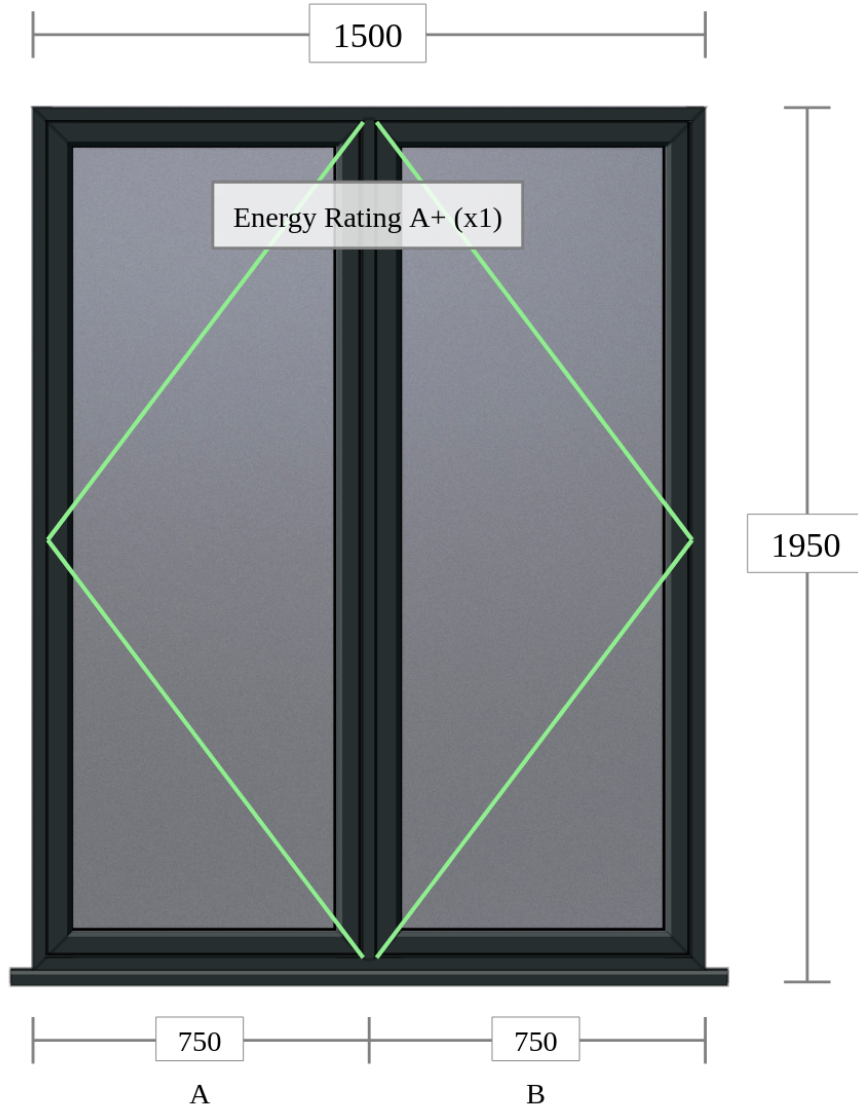

Item Spec: 17 of 22	Quantity: 1	Location: W-19 Bed 2 East Full Height Doors	Job Type: Supply & Fit - Remove & replace

☀ View from outside

Point of arrow denotes hinge position of openers.

Origin OW-80 Window (v1) (x1)

Frame: Short Leg Square
Sash: Flush Bevel
Mullion: Standard Square
Bead: Bevel
Cill: 155mm
Frame Joint Type: Mitred
Transom/Mullion Joint Type: Square
Sash Joint Type: Mitred

Colour: Anthracite Grey

Window Handle: Brushed

Energy Rating: A+

Glass: Triple Glazed (Toughened) - 20mm Swiss Spacer Black - Clear

Please note: Images shown are for illustrative purposes.
Printers & computer screens cannot be relied upon to accurately replicate colours.

Produced using Framepoint® Technology
Copyright TommyTrinder.com Ltd