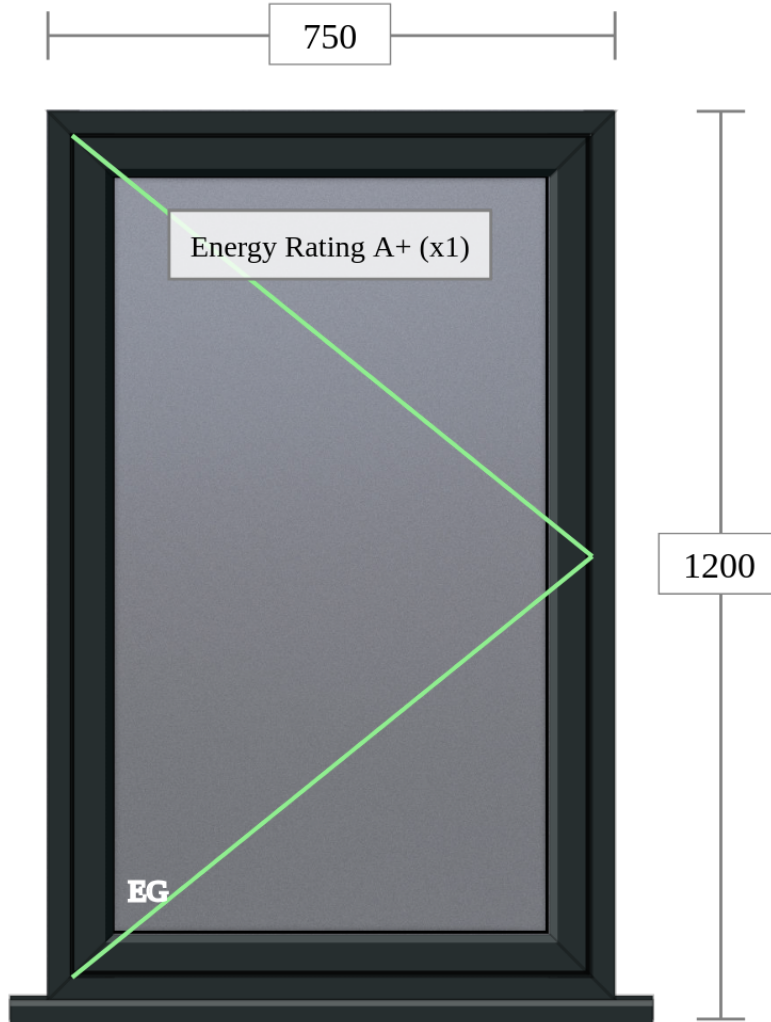

Item Spec: 6 of 22	Quantity: 1	Location: W-07 Kitchen South Casement Window	Job Type: Supply & Fit - Remove & replace

☀ **View from outside**

Point of arrow denotes hinge position of openers.

Origin OW-80 Window (v1) (x1)

Frame: Short Leg Square
Sash: Flush Bevel
Bead: Bevel
Cill: 155mm
Frame Joint Type: Mitred
Sash Joint Type: Mitred

Colour: Anthracite Grey

Window Handle: Brushed
Egress: Yes

Energy Rating: A+

Glass: Triple Glazed (Toughened) - 20mm Swiss Spacer Black - Clear

Please note: Images shown are for illustrative purposes.
Printers & computer screens cannot be relied upon to accurately replicate colours.

Produced using Framepoint® Technology
Copyright TommyTrinder.com Ltd