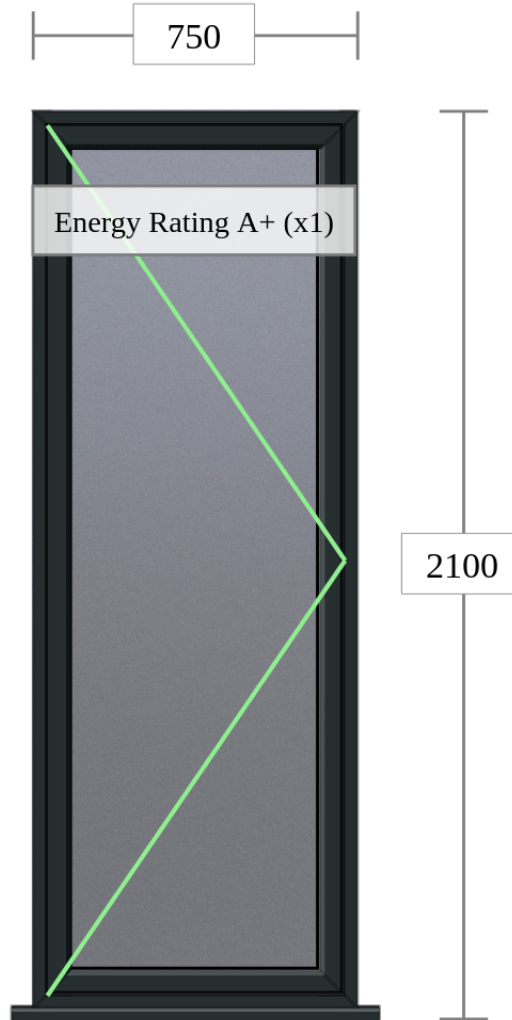

Item Spec: 3 of 22	Quantity: 1	Location: W-01 Living North Full Height Case	Job Type: Supply & Fit - Remove & replace

☀ **View from outside**

Point of arrow denotes hinge position of openers.

Origin OW-80 Window (v1) (x1)

Frame: Short Leg Square
Sash: Flush Bevel
Bead: Bevel
Cill: 155mm
Frame Joint Type: Mitred
Sash Joint Type: Mitred

Colour: Anthracite Grey

Window Handle: Brushed

Energy Rating: A+

Glass: Triple Glazed (Toughened) - 20mm Swiss Spacer Black - Clear

Please note: Images shown are for illustrative purposes.
Printers & computer screens cannot be relied upon to accurately replicate colours.

Produced using Framepoint® Technology
Copyright TommyTrinder.com Ltd