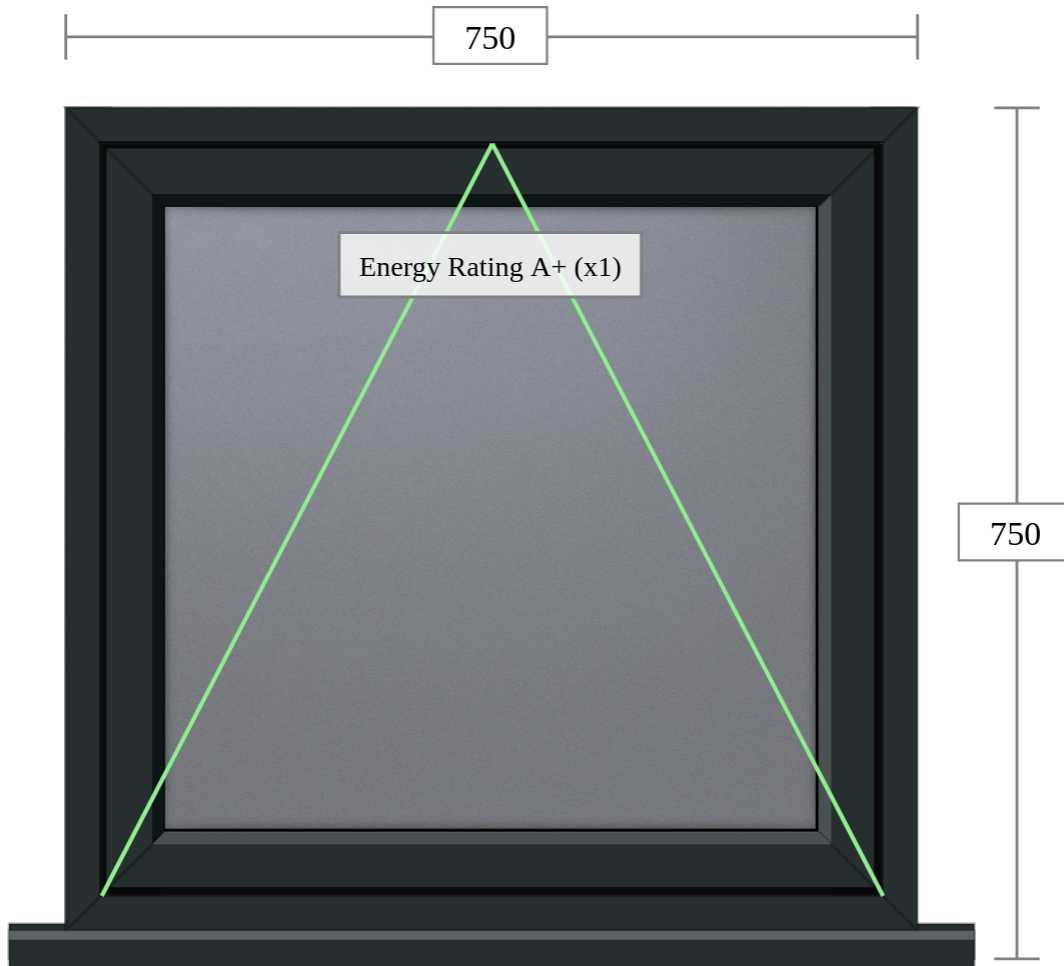

Item Spec: 9 of 22	Quantity: 1	Location: W-10 Bed 3 Top Hung Window	Job Type: Supply & Fit - Remove & replace

☀ **View from outside**

Point of arrow denotes hinge position of openers.

Origin OW-80 Window (v1) (x1)

Frame: Short Leg Square
Sash: Flush Bevel
Bead: Bevel
Cill: 155mm
Frame Joint Type: Mitred
Sash Joint Type: Mitred

Colour: Anthracite Grey

Window Handle: Brushed

Energy Rating: A+

Glass: Triple Glazed (Toughened) - 20mm Swiss Spacer Black - Clear

Please note: Images shown are for illustrative purposes.
Printers & computer screens cannot be relied upon to accurately replicate colours.

Produced using Framepoint® Technology
Copyright TommyTrinder.com Ltd