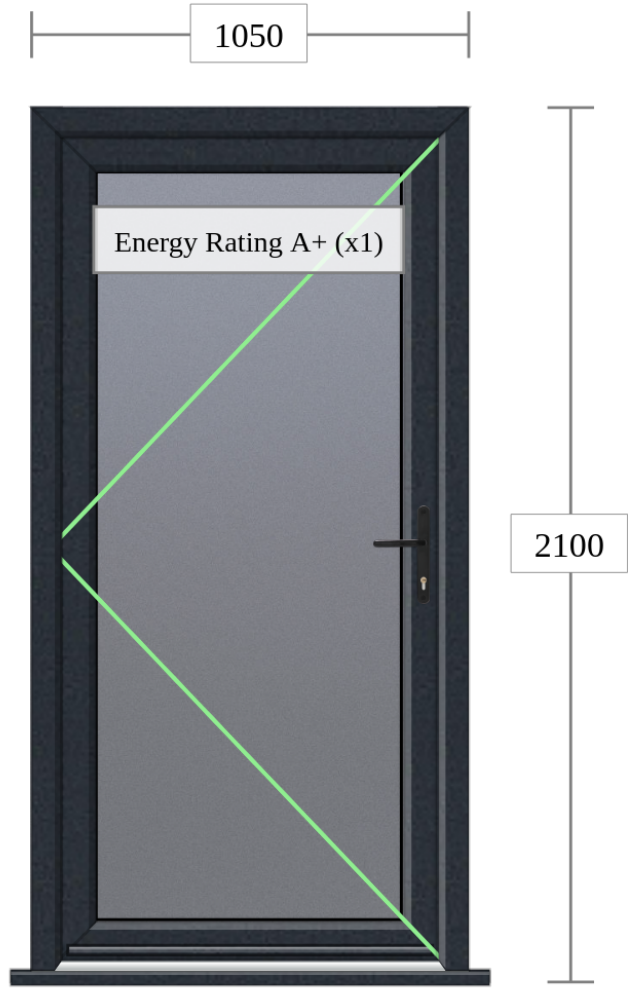

Item Spec: 1 of 22	Quantity: 1	Location: D-01 Lobby North Glazed Door	Job Type: Supply & Fit - Remove & replace
---------------------------	--------------------	--	--

☀ View from outside

Point of arrow denotes hinge position of openers.

Halo Residential Door (x1)

Opens: In
Frame: 72mm System 10
Sash: Standard System 10 - Open In
Low Threshold: Mobility (Open In)
Bead: Flat
Cill: 150mm
Frame Joint Type: Welded
Sash Joint Type: Welded

Colour: Out: Anthracite Grey Smooth, In: Anthracite Grey Smooth