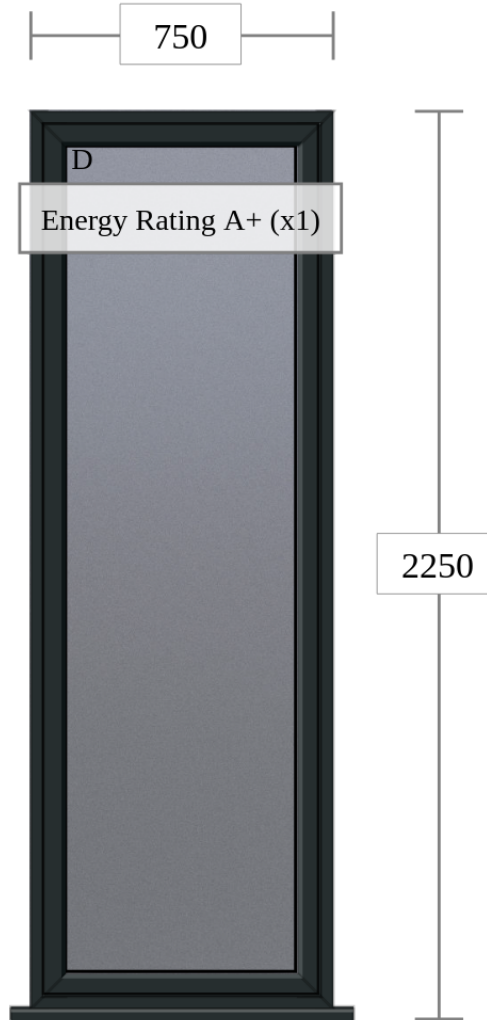

Item Spec: 5 of 22	Quantity: 1	Location: W-05 Kitchen South Non Opening	Job Type: Supply & Fit - Remove & replace

☀ **View from outside**

Point of arrow denotes hinge position of openers.

Origin OW-80 Window (v1) (x1)

Frame: Short Leg Square
Sash: Flush Bevel
Bead: Bevel
Cill: 155mm
Frame Joint Type: Mitred
Sash Joint Type: Mitred

Colour: Anthracite Grey

Energy Rating: A+

Glass: Triple Glazed (Toughened) - 20mm Swiss Spacer Black - Clear

Please note: Images shown are for illustrative purposes.
Printers & computer screens cannot be relied upon to accurately replicate colours.

Produced using Framepoint® Technology
Copyright TommyTrinder.com Ltd