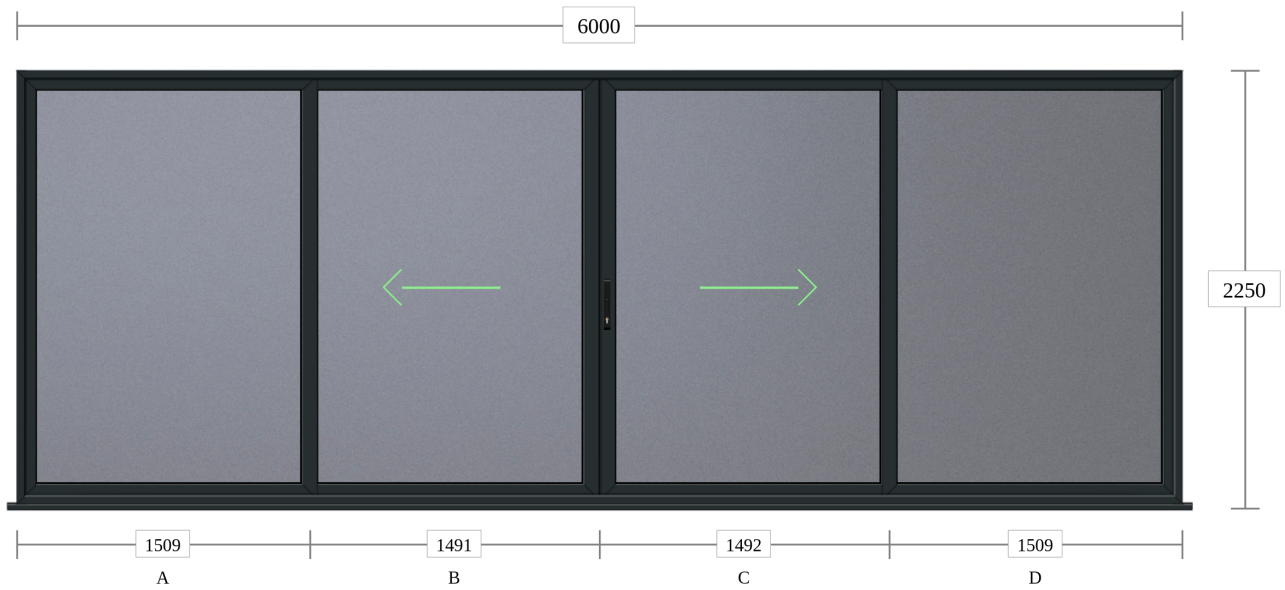

Item Spec: 2 of 22	Quantity: 1	Location: D-02 Dining East Glazed Patio Doors	Job Type: Supply & Fit - Remove & replace

☀ View from outside

Point of arrow denotes hinge position of openers.

Origin OS-29 Patio Door (v1) (x1)

Frame: Standard Bevel
Sash: Slim Square
Interlock: Slim
Bead: Square
Cill: 225mm Cill
Frame Joint Type: Mitred
Sash Joint Type: Mitred

Colour: Anthracite Grey

Lock Cylinder: Euro Cylinder Nickel
Door Handle: OS20 Patio - Jet Black

Glass: 28mm Low-E Tough - 20mm Swiss Spacer Black - Clear

Please note: Images shown are for illustrative purposes.
Printers & computer screens cannot be relied upon to accurately replicate colours.

Produced using Framepoint® Technology
Copyright TommyTrinder.com Ltd