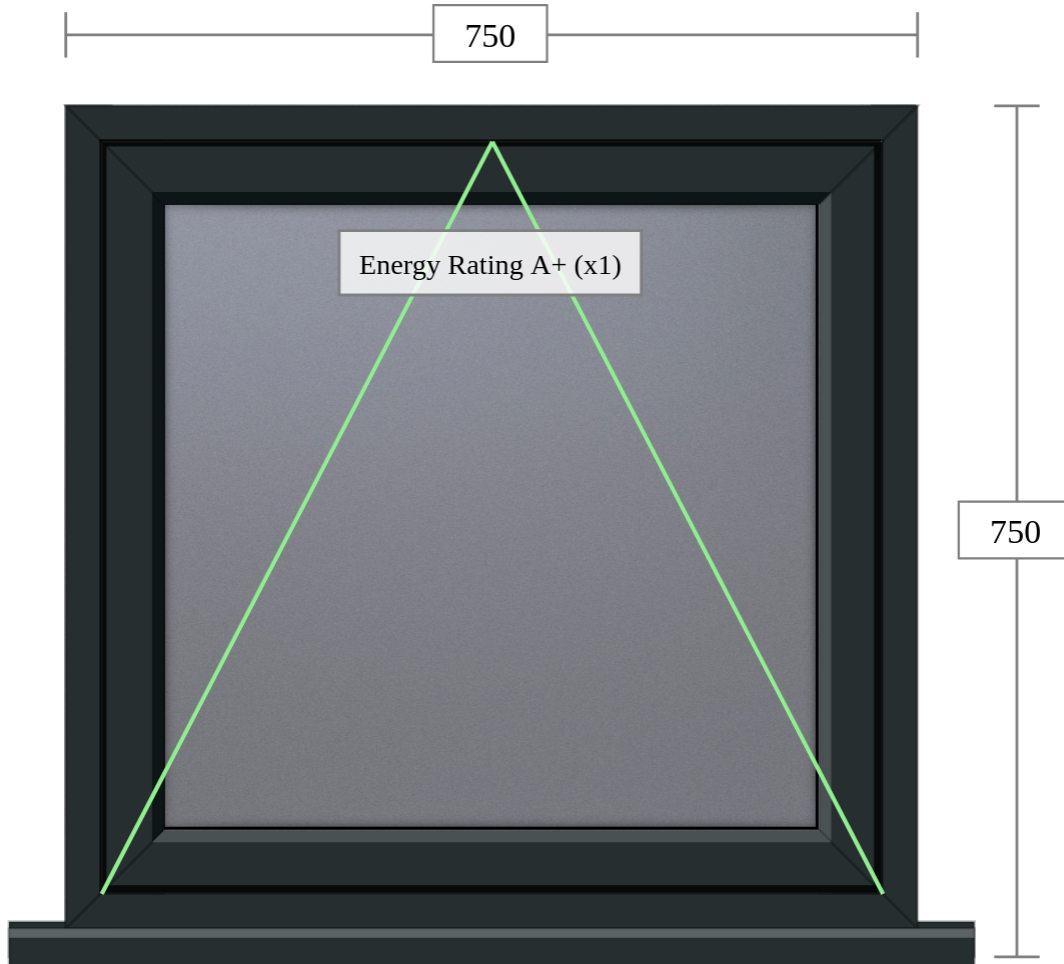

Item Spec: 12 of 22	Quantity: 1	Location: W-13 Corridor West Top Hung Window	Job Type: Supply & Fit - Remove & replace

☀ **View from outside**

Point of arrow denotes hinge position of openers.

Origin OW-80 Window (v1) (x1)

Frame: Short Leg Square
Sash: Flush Bevel
Bead: Bevel
Cill: 155mm
Frame Joint Type: Mitred
Sash Joint Type: Mitred

Colour: Anthracite Grey

Window Handle: Brushed

Energy Rating: A+

Glass: Triple Glazed (Toughened) - 20mm Swiss Spacer Black - Clear

Please note: Images shown are for illustrative purposes.
Printers & computer screens cannot be relied upon to accurately replicate colours.

Produced using Framepoint® Technology
Copyright TommyTrinder.com Ltd