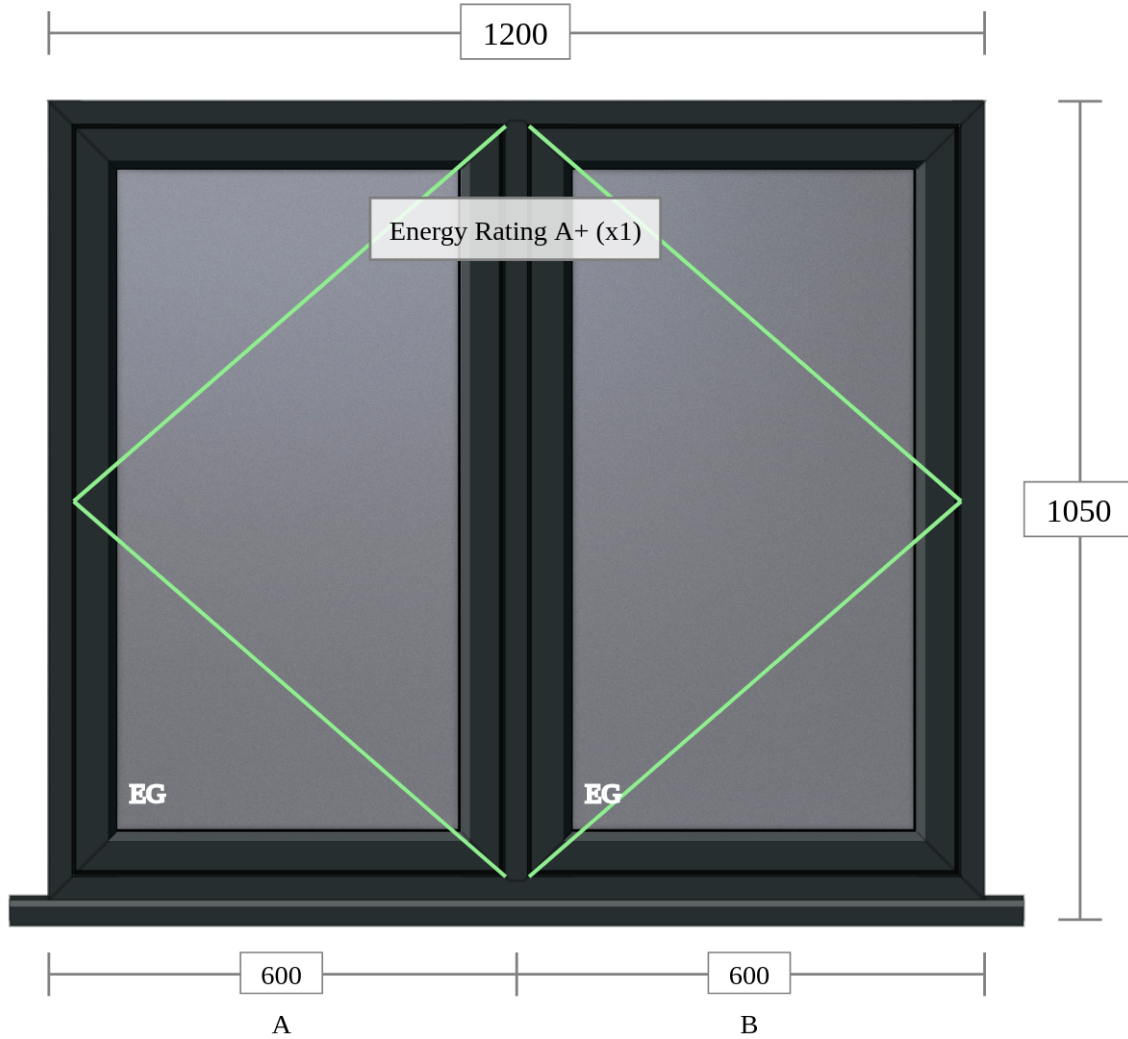

Item Spec: 8 of 22	Quantity: 1	Location: W-09 Bed 3 South Double Casement	Job Type: Supply & Fit - Remove & replace

☀ **View from outside**

Point of arrow denotes hinge position of openers.

Origin OW-80 Window (v1) (x1)

Frame:	Short Leg Square	Colour:	Anthracite Grey
Sash:	Flush Bevel		
Mullion:	Standard Square		
Bead:	Bevel		
Cill:	155mm		
Frame Joint Type:	Mitred		
Transom/Mullion Joint Type:	Square		
Sash Joint Type:	Mitred		

Window Handle:	Brushed
Egress:	Yes
Energy Rating:	A+

Glass: Triple Glazed (Toughened) - 20mm Swiss Spacer Black - Clear

Please note: Images shown are for illustrative purposes.
Printers & computer screens cannot be relied upon to accurately replicate colours.

Produced using Framepoint® Technology
Copyright TommyTrinder.com Ltd