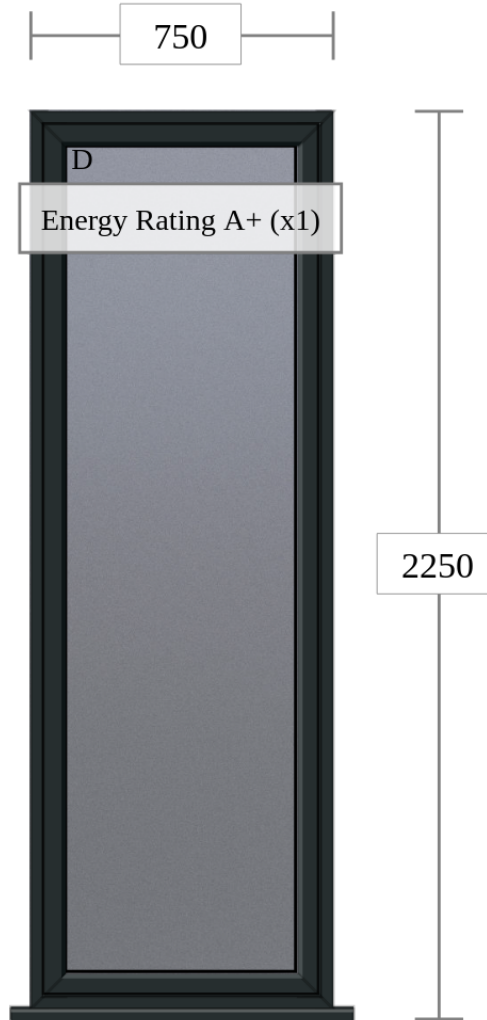

Item Spec: 4 of 22	Quantity: 1	Location: W-02 Living North Non Opening	Job Type: Supply & Fit - Remove & replace

☀ **View from outside**

Point of arrow denotes hinge position of openers.

Origin OW-80 Window (v1) (x1)

Frame: Short Leg Square
Sash: Flush Bevel
Bead: Bevel
Cill: 155mm
Frame Joint Type: Mitred
Sash Joint Type: Mitred

Colour: Anthracite Grey

Energy Rating: A+

Glass: Triple Glazed (Toughened) - 20mm Swiss Spacer Black - Clear

Please note: Images shown are for illustrative purposes.
Printers & computer screens cannot be relied upon to accurately replicate colours.

Produced using Framepoint® Technology
Copyright TommyTrinder.com Ltd