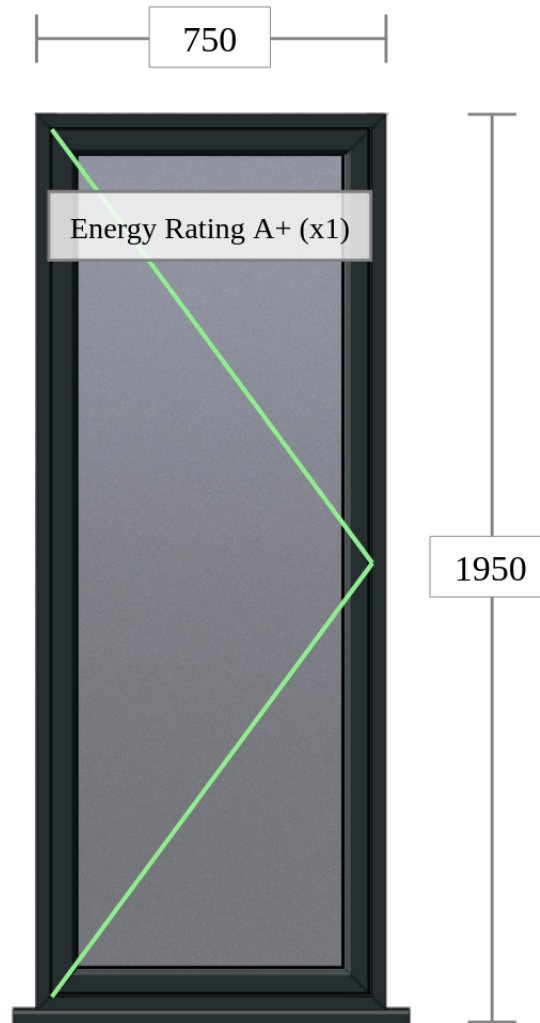

Item Spec: 16 of 22	Quantity: 1	Location: W-18 Ensuite East Full Height Door	Job Type: Supply & Fit - Remove & replace

☀ **View from outside**

Point of arrow denotes hinge position of openers.

Origin OW-80 Window (v1) (x1)

Frame: Short Leg Square
Sash: Flush Bevel
Bead: Bevel
Cill: 155mm
Frame Joint Type: Mitred
Sash Joint Type: Mitred

Colour: Anthracite Grey

Window Handle: Brushed

Energy Rating: A+

Glass: Triple Glazed (Toughened) - 20mm Swiss Spacer Black - Clear

Please note: Images shown are for illustrative purposes.
Printers & computer screens cannot be relied upon to accurately replicate colours.

Produced using Framepoint® Technology
Copyright TommyTrinder.com Ltd