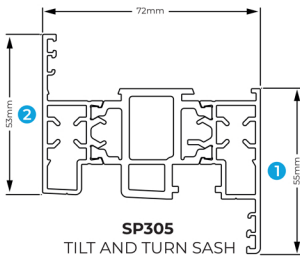

**SP103**  
INTERMEDIATE FLUSH OUTER FRAME

**SP305**  
TILT AND TURN SASH