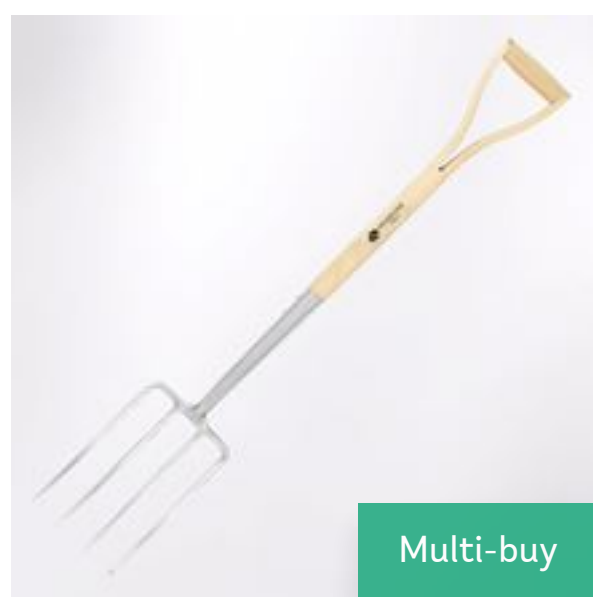

Customers who bought this item also bought

Bee friendly garden mix

Grow your very own bee sanctuary with this essential tree mix.

From £16.95

Holly (Ilex aquifolium)

Bright red berries add a welcome splash of winter colour.

From £10.95

Fruit and nut mix

Pick your own tasty treats with our fruit and nut mix tree pack.

£16.95

Rowan (Sorbus aucuparia)

Legend has it that these trees protect against evil spirits.

From £10.95

You may also like...

Tubes and stakes

Protect your trees to help them grow tall.

From £19.00

Woodland Trust digging fork

Ideal for digging and breaking up soil

£34.99

Woodland Trust digging spade

Ideal for digging and turning over soil