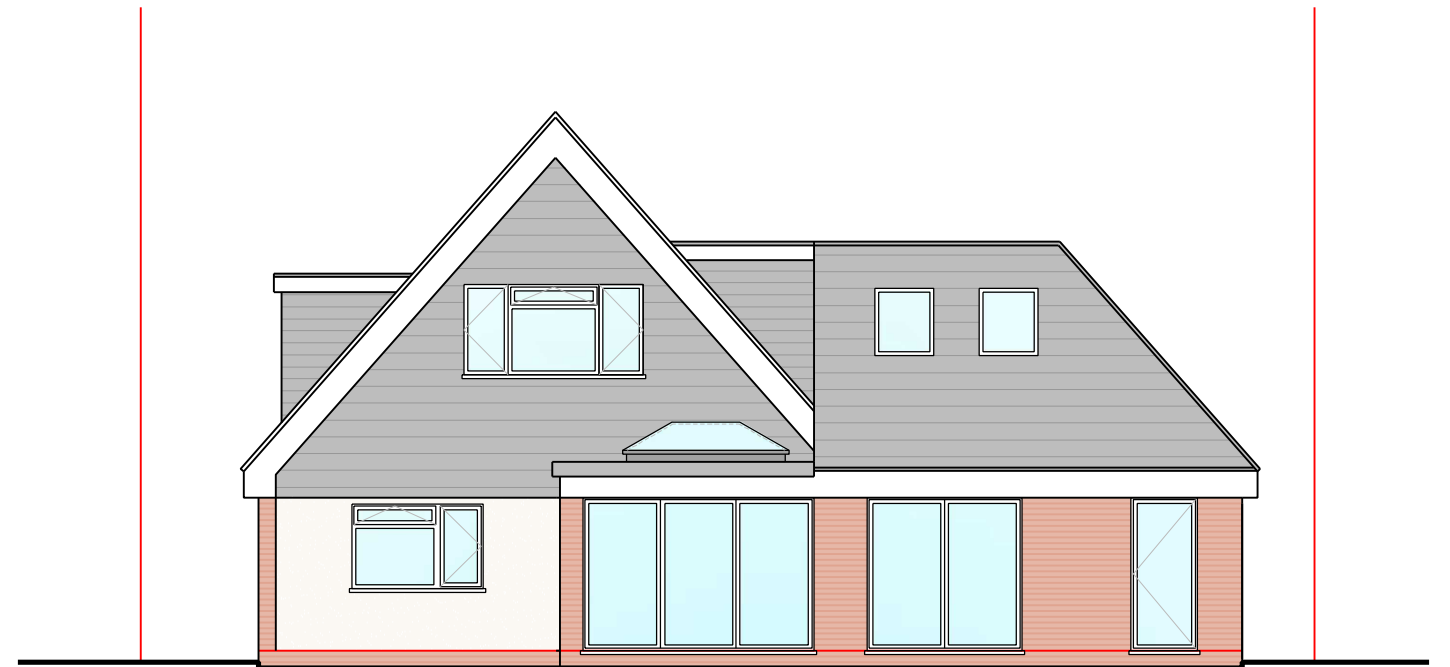

Existing Front Elevation

Existing Rear Elevation

Existing Side Elevation (North)

Existing Side Elevation (South)

DRAWING: -
Existing Elevations

CLIENT: -
Mr. and Mrs. Kesavalu
5 Norstead Gardens,
Royal Tunbridge Wells, TN4 0DE

PROJECT&TITLE: -
Single storey rear extension
and first floor extension to
5 Norstead Gardens.

SCALE: -
1:100@A3
DWG NO: -
PL04

DATE: -
Dec 2023
REVISION: -
P1

CLArchitects
Unit 6 Triumph Park, Ross Way
Folkestone, Kent, CT20 3TX
www.clarchitects.co.uk