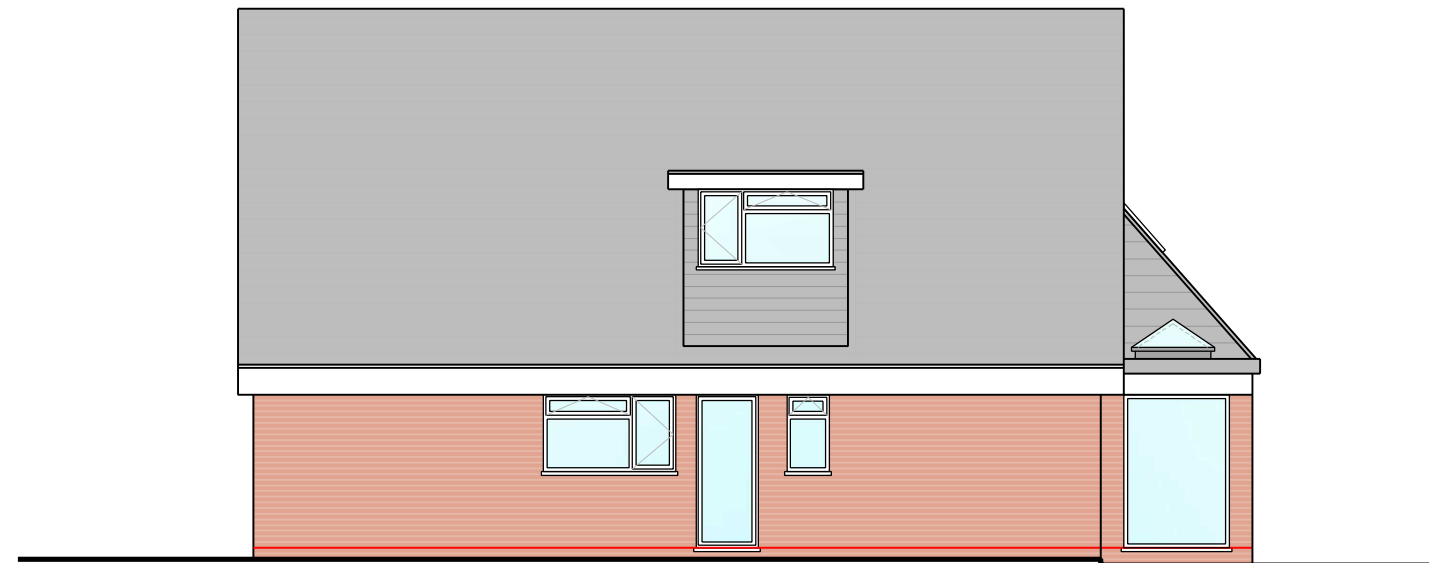

Existing Front Elevation

Existing Rear Elevation

Existing Side Elevation (North)

Existing Side Elevation (South)

DRAWING: -
Existing Elevations

CLIENT: -
Mr. and Mrs. Kesavalu
5 Norstead Gardens,
Royal Tunbridge Wells, TN4 0DE

PROJECT&TITLE: -
Single storey rear extension
and first floor extension to
5 Norstead Gardens.

SCALE: -
1:100@A3
DWG NO: -
PL04

DATE: -
Dec 2023
REVISION: -
P1

CLArchitects
Unit 6 Triumph Park, Ross Way
Folkestone, Kent, CT20 3TX
www.clarchitects.co.uk