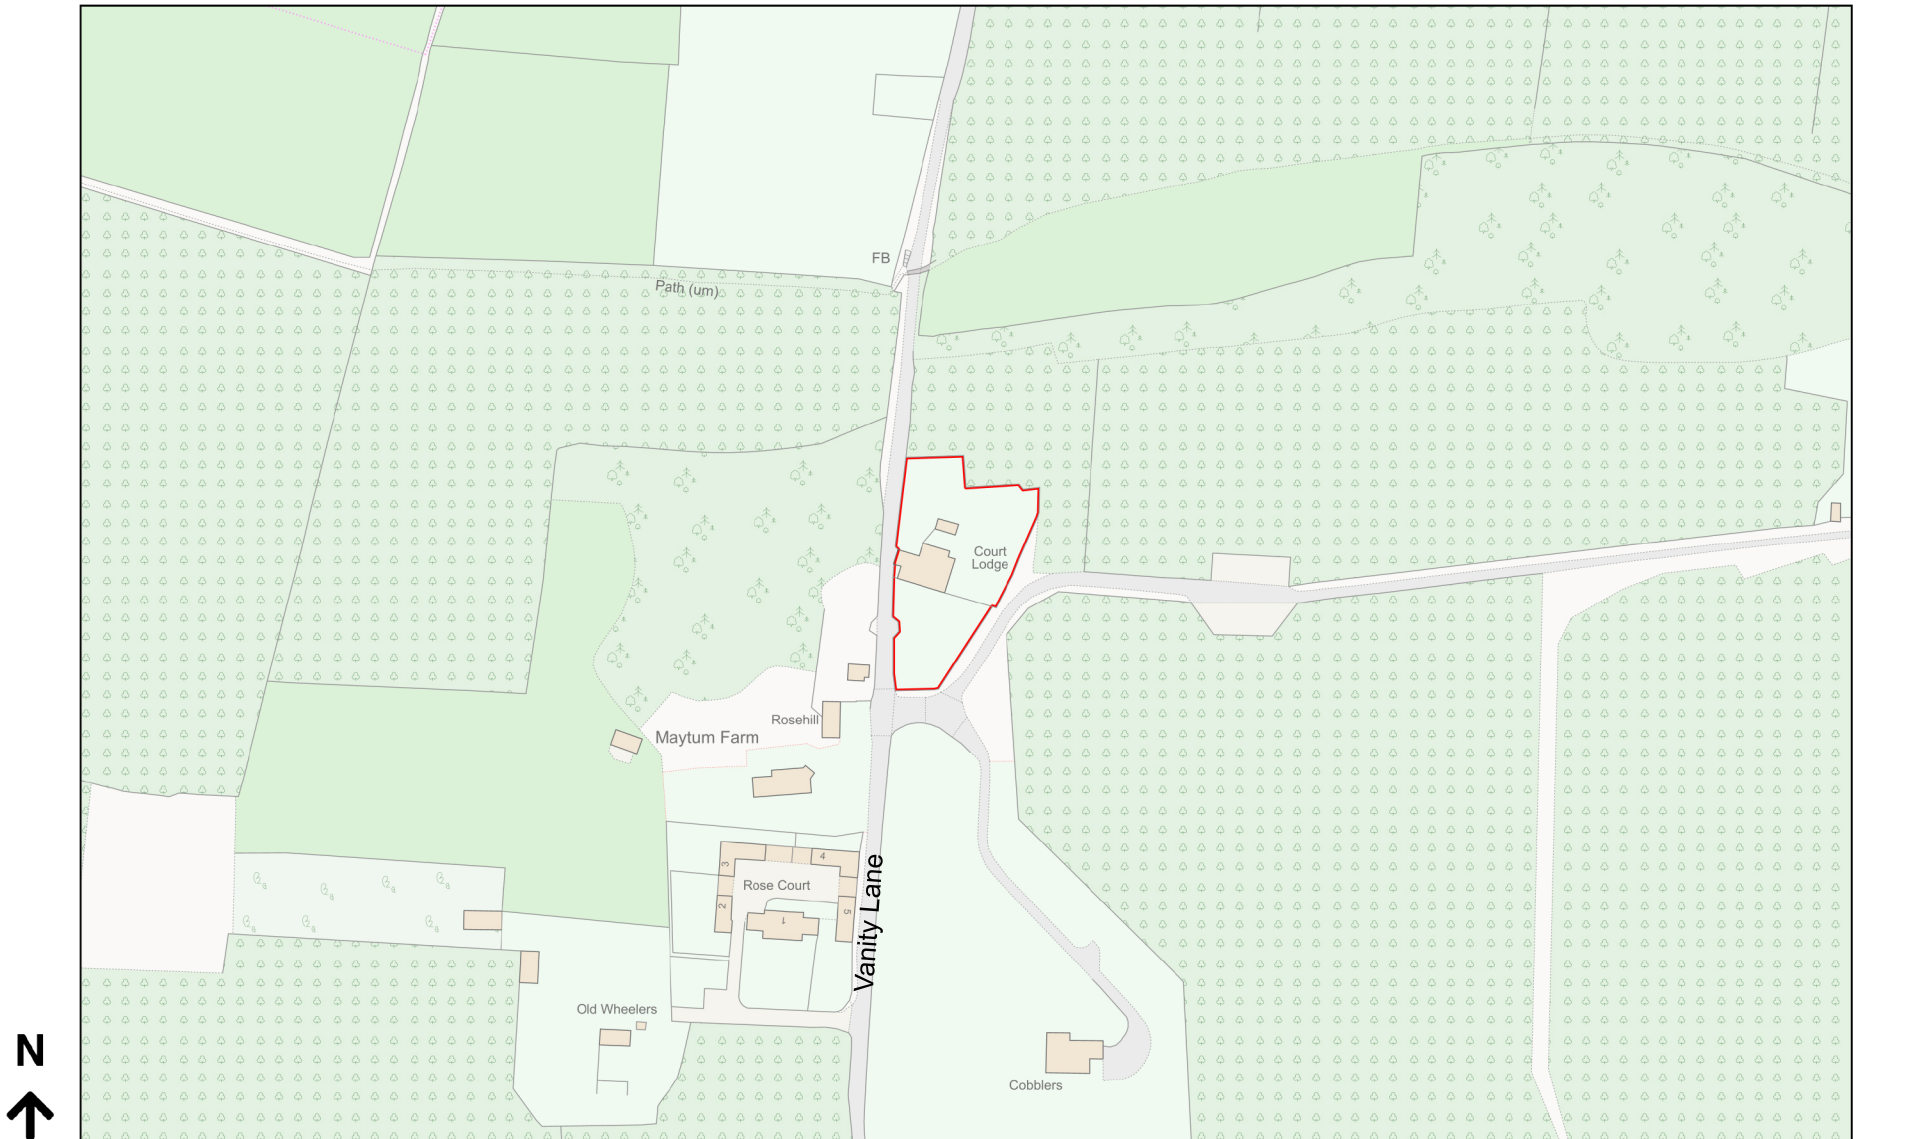

Location Plan

Site Address: Court Lodge, Vanity Lane, Linton, ME17 4BP

Date Produced: 15-Dec-2023

Scale: 1:2500 @A4

Planning Portal Reference: PP-12676914v1