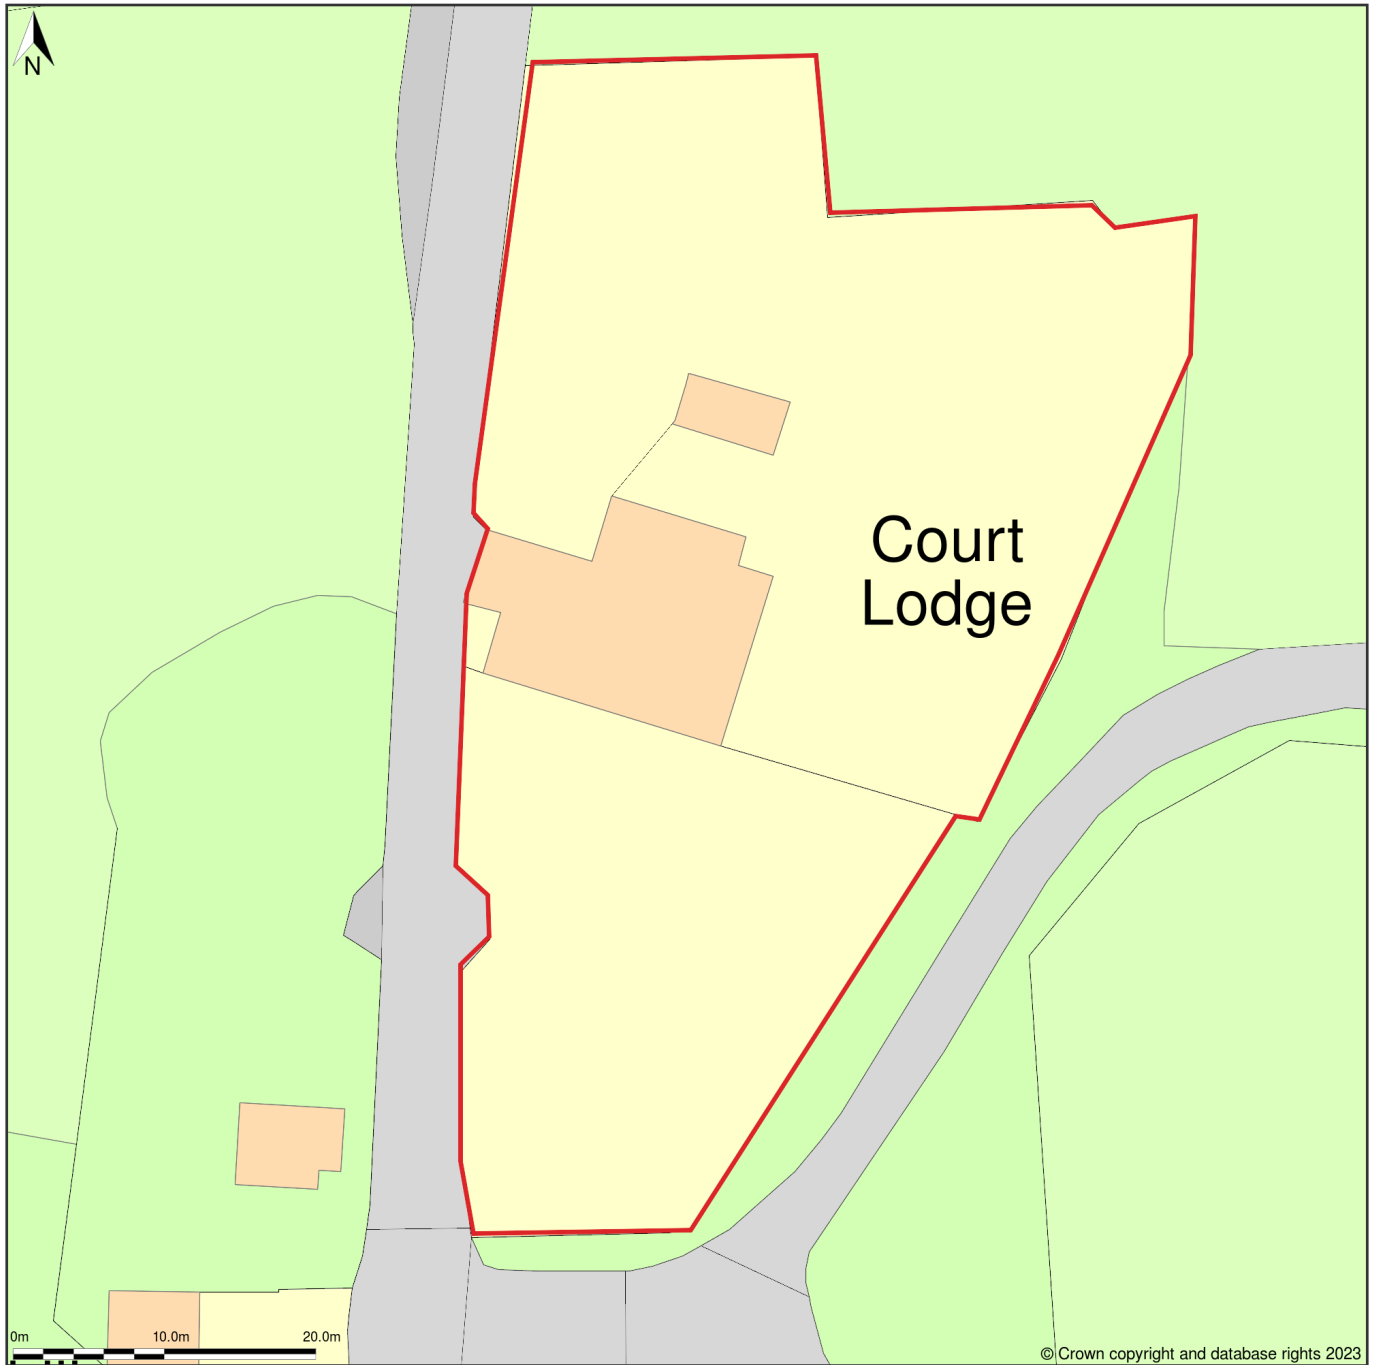

Court Lodge, Vanity Lane, Linton, Kent, ME17 4BP

Site Plan (also called a Block Plan) shows area bounded by: 574875.41, 150192.29 574965.41, 150282.29 (at a scale of 1:500), OSGridRef: TQ74925023. The representation of a road, track or path is no evidence of a right of way. The representation of features as lines is no evidence of a property boundary.

Produced on 30th Nov 2023 from the Ordnance Survey National Geographic Database and incorporating surveyed revision available at this date. Reproduction in whole or part is prohibited without the prior permission of Ordnance Survey. © Crown copyright 2023. Supplied by [www.buyaplan.co.uk](http://www.buyaplan.co.uk) a licensed Ordnance Survey partner (100053143). Unique plan reference: #00864241-41D360.