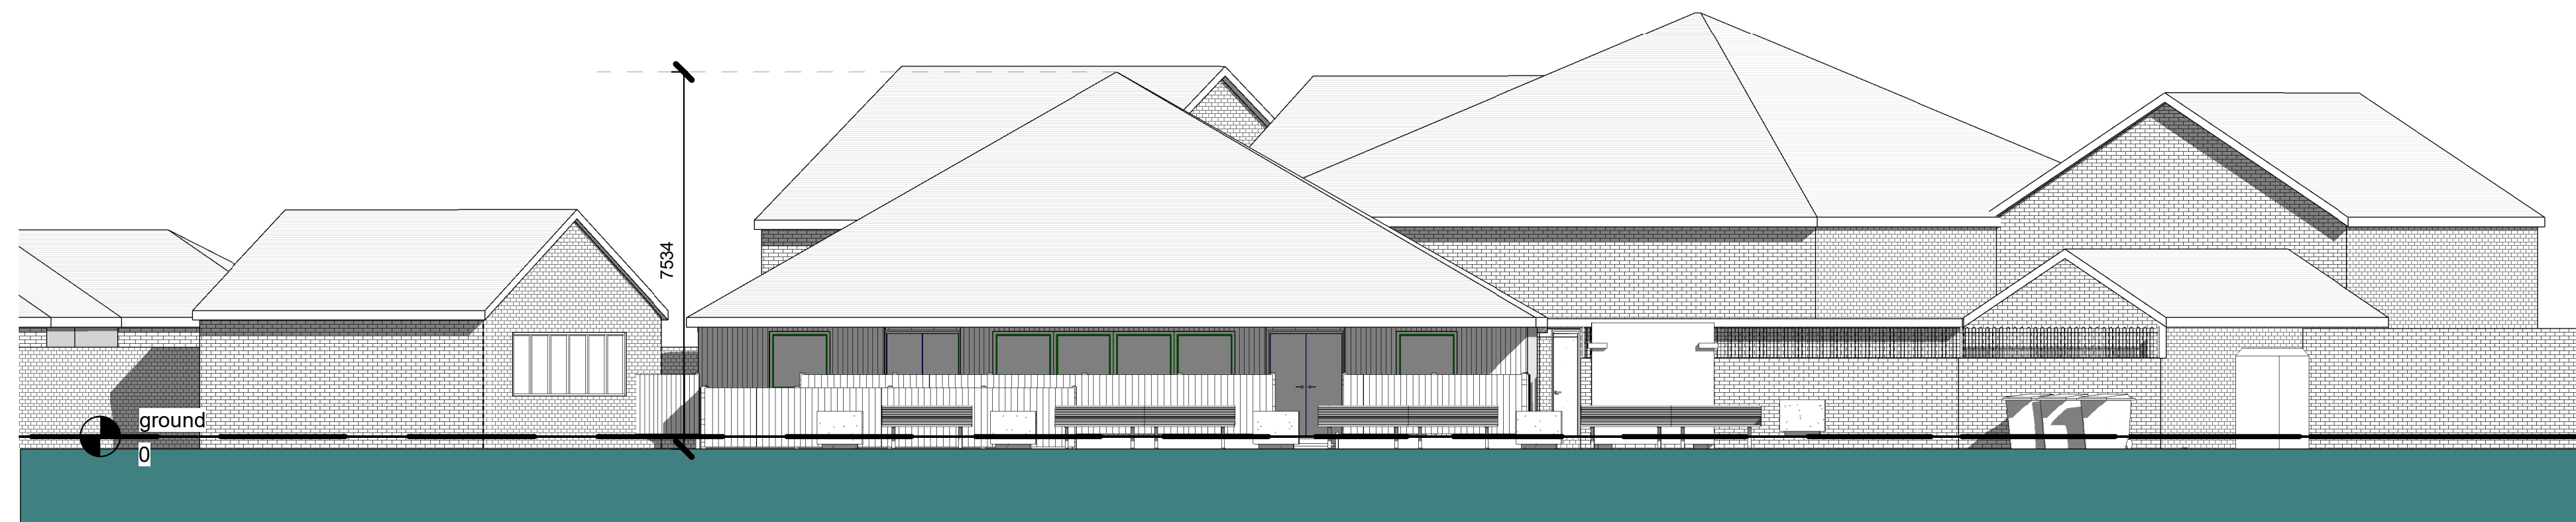

1 West Elevation
1 : 100

2 South Elevation
1 : 100

3 north elevation
1 : 100

4 existing 3D
View 1 front

Rev	Description	Date

CODE	Client Number
STATUS	PURPOSE OF ISSUE

Richard Every Architect Ltd.
 Architecture & Project Management
 Chebwynde
 Liverpool Road
 Sollom
 PR4 6HP
 Tel: 01772 811137 Mob: 07590850521
 e-mail: richard@re-architect.co.uk
 Richard Every Architect Ltd Registered in England and Wales
 Company No. 6824976

PROJECT
**New Sports Pavilion-
 The Rookery**

TITLE
Existing Elevations

CLIENT Southport Holy Trinity Recreation Ground		
DRAWN BY Author	CHECKED BY Checker	DATE 05/08/19
SCALE (@ A1) 1 : 100	PROJECT NUMBER 9059.001	
DRAWING NUMBER X 200	REV	