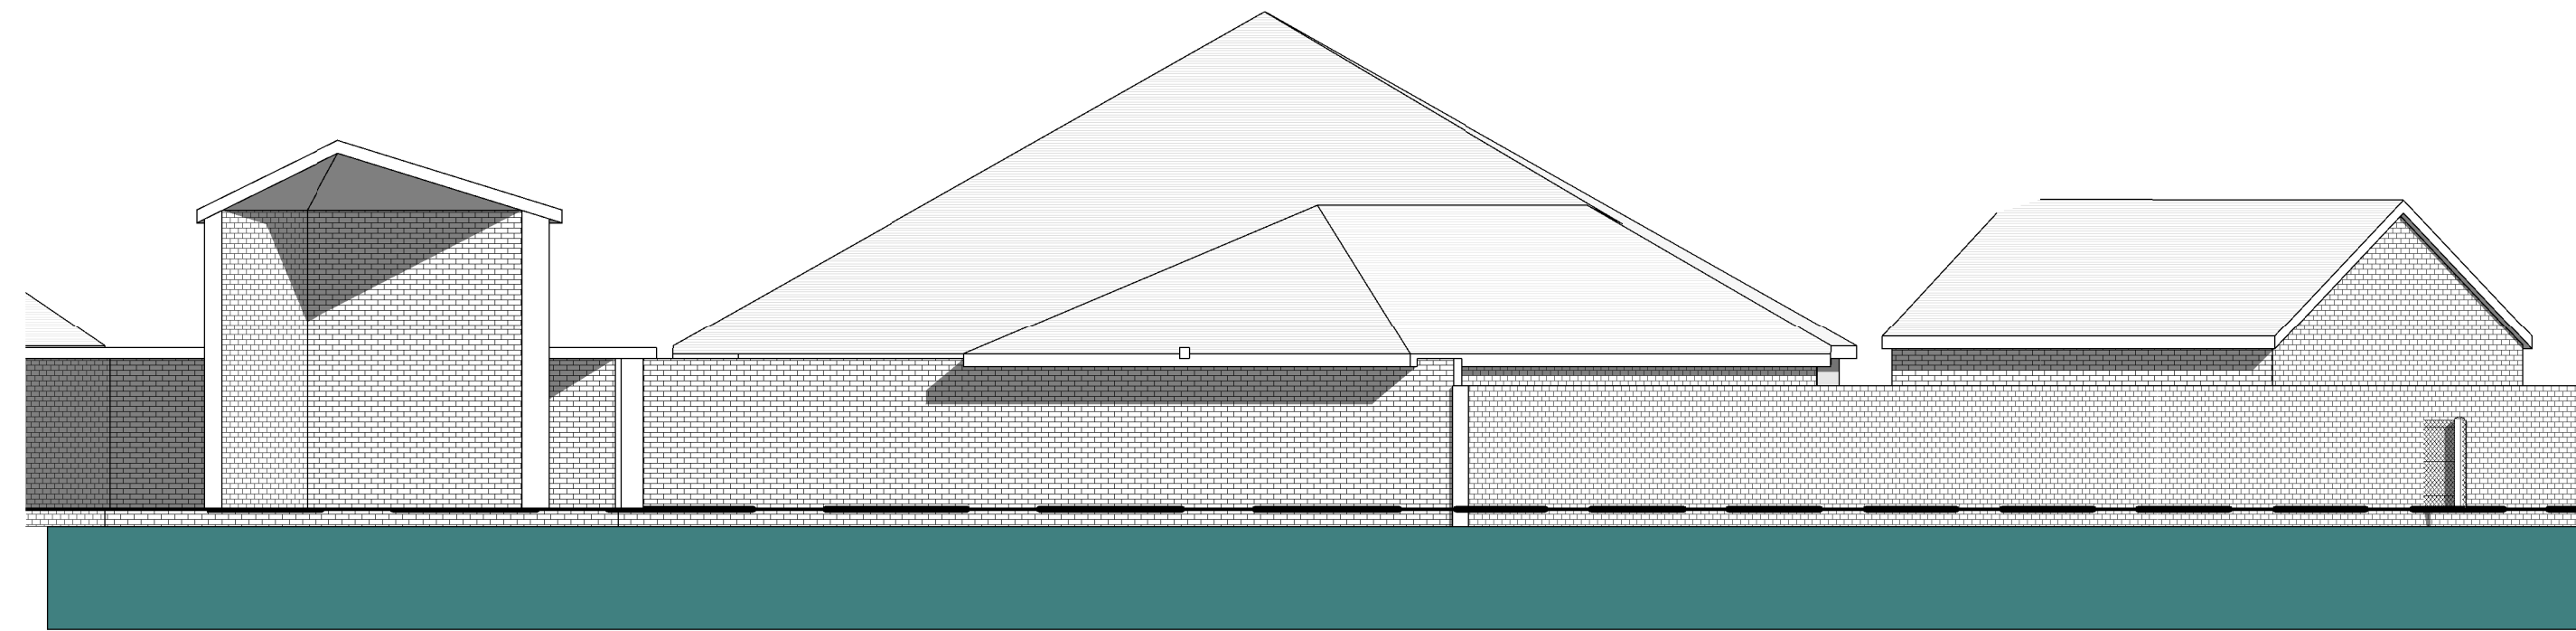

1 West Elevation
1 : 100

2 South Elevation
1 : 100

3 north elevation
1 : 100

4 existing 3D
View 1 front

Rev	Description	Date

CODE	Client Number
STATUS	PURPOSE OF ISSUE

Richard Every Architect Ltd.
 Architecture & Project Management
 Chebwynde
 Liverpool Road
 Sollom
 PR4 6HP
 Tel: 01772 811137 Mob: 07590850521
 e-mail: richard@re-architect.co.uk
 Richard Every Architect Ltd Registered in England and Wales
 Company No. 6824976

PROJECT
**New Sports Pavilion-
 The Rookery**

TITLE
Existing Elevations

CLIENT Southport Holy Trinity Recreation Ground		
DRAWN BY Author	CHECKED BY Checker	DATE 05/08/19
SCALE (@ A1) 1 : 100	PROJECT NUMBER 9059.001	
DRAWING NUMBER X 200	REV	