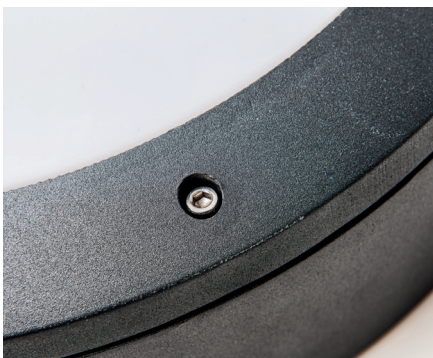

The Portchester-Hood 15W is a classic and stylish IP65 rated vandal resistant circular LED bulkhead.

Manufactured from die-cast aluminium and fitted with a strong UV stabilised polycarbonate lens, the Portchester remains robust whilst offering a subtle diffused light.

## Features

- LED rating 1,782lm (4000K & 6000K).
- LED rating 1,508lm (3000K).
- Luminaire flux 1,301lm (4000K & 6000K).
- Luminaire flux 1,101lm (3000K).
- 3000K (WW), 4000K (NW) and 6000K (CW) colour temperature options.
- -20 to +40°C operating temperature (Emergency 0 to +40°C).
- Long life span > 65,000hrs.
- Osram LED and Osram Driver.
- Hood eyelid cover allows additional impact resistance and reduces upwards light.
- Standard weight: 3.7Kg
- Tamper proof fixings for increased vandal resistance.
- Die-cast aluminium body and strong UV stabilised polycarbonate lens.