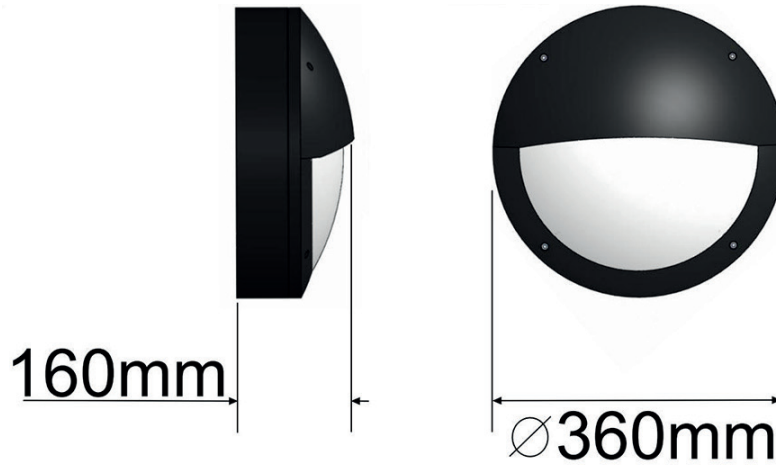

Specifications

Portchester Hood 15W

Item Number	Description	Light Source	LED Rating (lm)	Total Wattage (W)	Colour Name	CCT (K)	CRI	Voltage	Driver Current (mA)	Luminaire Flux (lm)	Luminaire Efficacy (lm/W)	Kg	Unit Colour	Face
Standard - Black														
PH15-A3C-00B	Portchester-Hood-15W-LED-AC-6K-Std-Black	LED	1,782	15	CW	6K	Ra>70	220-240	350	1,301	87	3.7	Black	Hood
PH15-A3N-00B	Portchester-Hood-15W-LED-AC-4K-Std-Black	LED	1,782	15	NW	4K	Ra>70	220-240	350	1,301	87	3.7	Black	Hood
PH15-A3W-00B	Portchester-Hood-15W-LED-AC-3K-Std-Black	LED	1,508	15	WW	3K	Ra>80	220-240	350	1,101	73	3.7	Black	Hood
Standard - Grey														
PH15-A3C-00G	Portchester-Hood-15W-LED-AC-6K-Std-Grey	LED	1,782	15	CW	6K	Ra>70	220-240	350	1,301	87	3.7	Grey	Hood
PH15-A3N-00G	Portchester-Hood-15W-LED-AC-4K-Std-Grey	LED	1,782	15	NW	4K	Ra>70	220-240	350	1,301	87	3.7	Grey	Hood
PH15-A3W-00G	Portchester-Hood-15W-LED-AC-3K-Std-Grey	LED	1,508	15	WW	3K	Ra>80	220-240	350	1,101	73	3.7	Grey	Hood
Standard - Black - Emergency														
PH15-A3C-01B	Portchester-Hood-15W-LED-AC-6K-Std-E3-Black	LED	1,782	15	CW	6K	Ra>70	220-240	350	1,301	87	4.2	Black	Hood
PH15-A3N-01B	Portchester-Hood-15W-LED-AC-4K-Std-E3-Black	LED	1,782	15	NW	4K	Ra>70	220-240	350	1,301	87	4.2	Black	Hood
PH15-A3W-01B	Portchester-Hood-15W-LED-AC-3K-Std-E3-Black	LED	1,508	15	WW	3K	Ra>80	220-240	350	1,101	73	4.2	Black	Hood
Standard - Grey - Emergency														
PH15-A3C-01G	Portchester-Hood-15W-LED-AC-6K-Std-E3-Grey	LED	1,782	15	CW	6K	Ra>70	220-240	350	1,301	87	4.2	Grey	Hood
PH15-A3N-01G	Portchester-Hood-15W-LED-AC-4K-Std-E3-Grey	LED	1,782	15	NW	4K	Ra>70	220-240	350	1,301	87	4.2	Grey	Hood
PH15-A3W-01G	Portchester-Hood-15W-LED-AC-3K-Std-E3-Grey	LED	1,508	15	WW	3K	Ra>80	220-240	350	1,101	73	4.2	Grey	Hood
Standard - Black - Microwave														
PH15-A3C-02B	Portchester-Hood-15W-LED-AC-6K-Std-MW-Black	LED	1,782	15	CW	6K	Ra>70	220-240	350	1,301	87	3.9	Black	Hood
PH15-A3N-02B	Portchester-Hood-15W-LED-AC-4K-Std-MW-Black	LED	1,782	15	NW	4K	Ra>70	220-240	350	1,301	87	3.9	Black	Hood
PH15-A3W-02B	Portchester-Hood-15W-LED-AC-3K-Std-MW-Black	LED	1,508	15	WW	3K	Ra>80	220-240	350	1,101	73	3.9	Black	Hood

www.gemmalighting.com

0800 999 5201