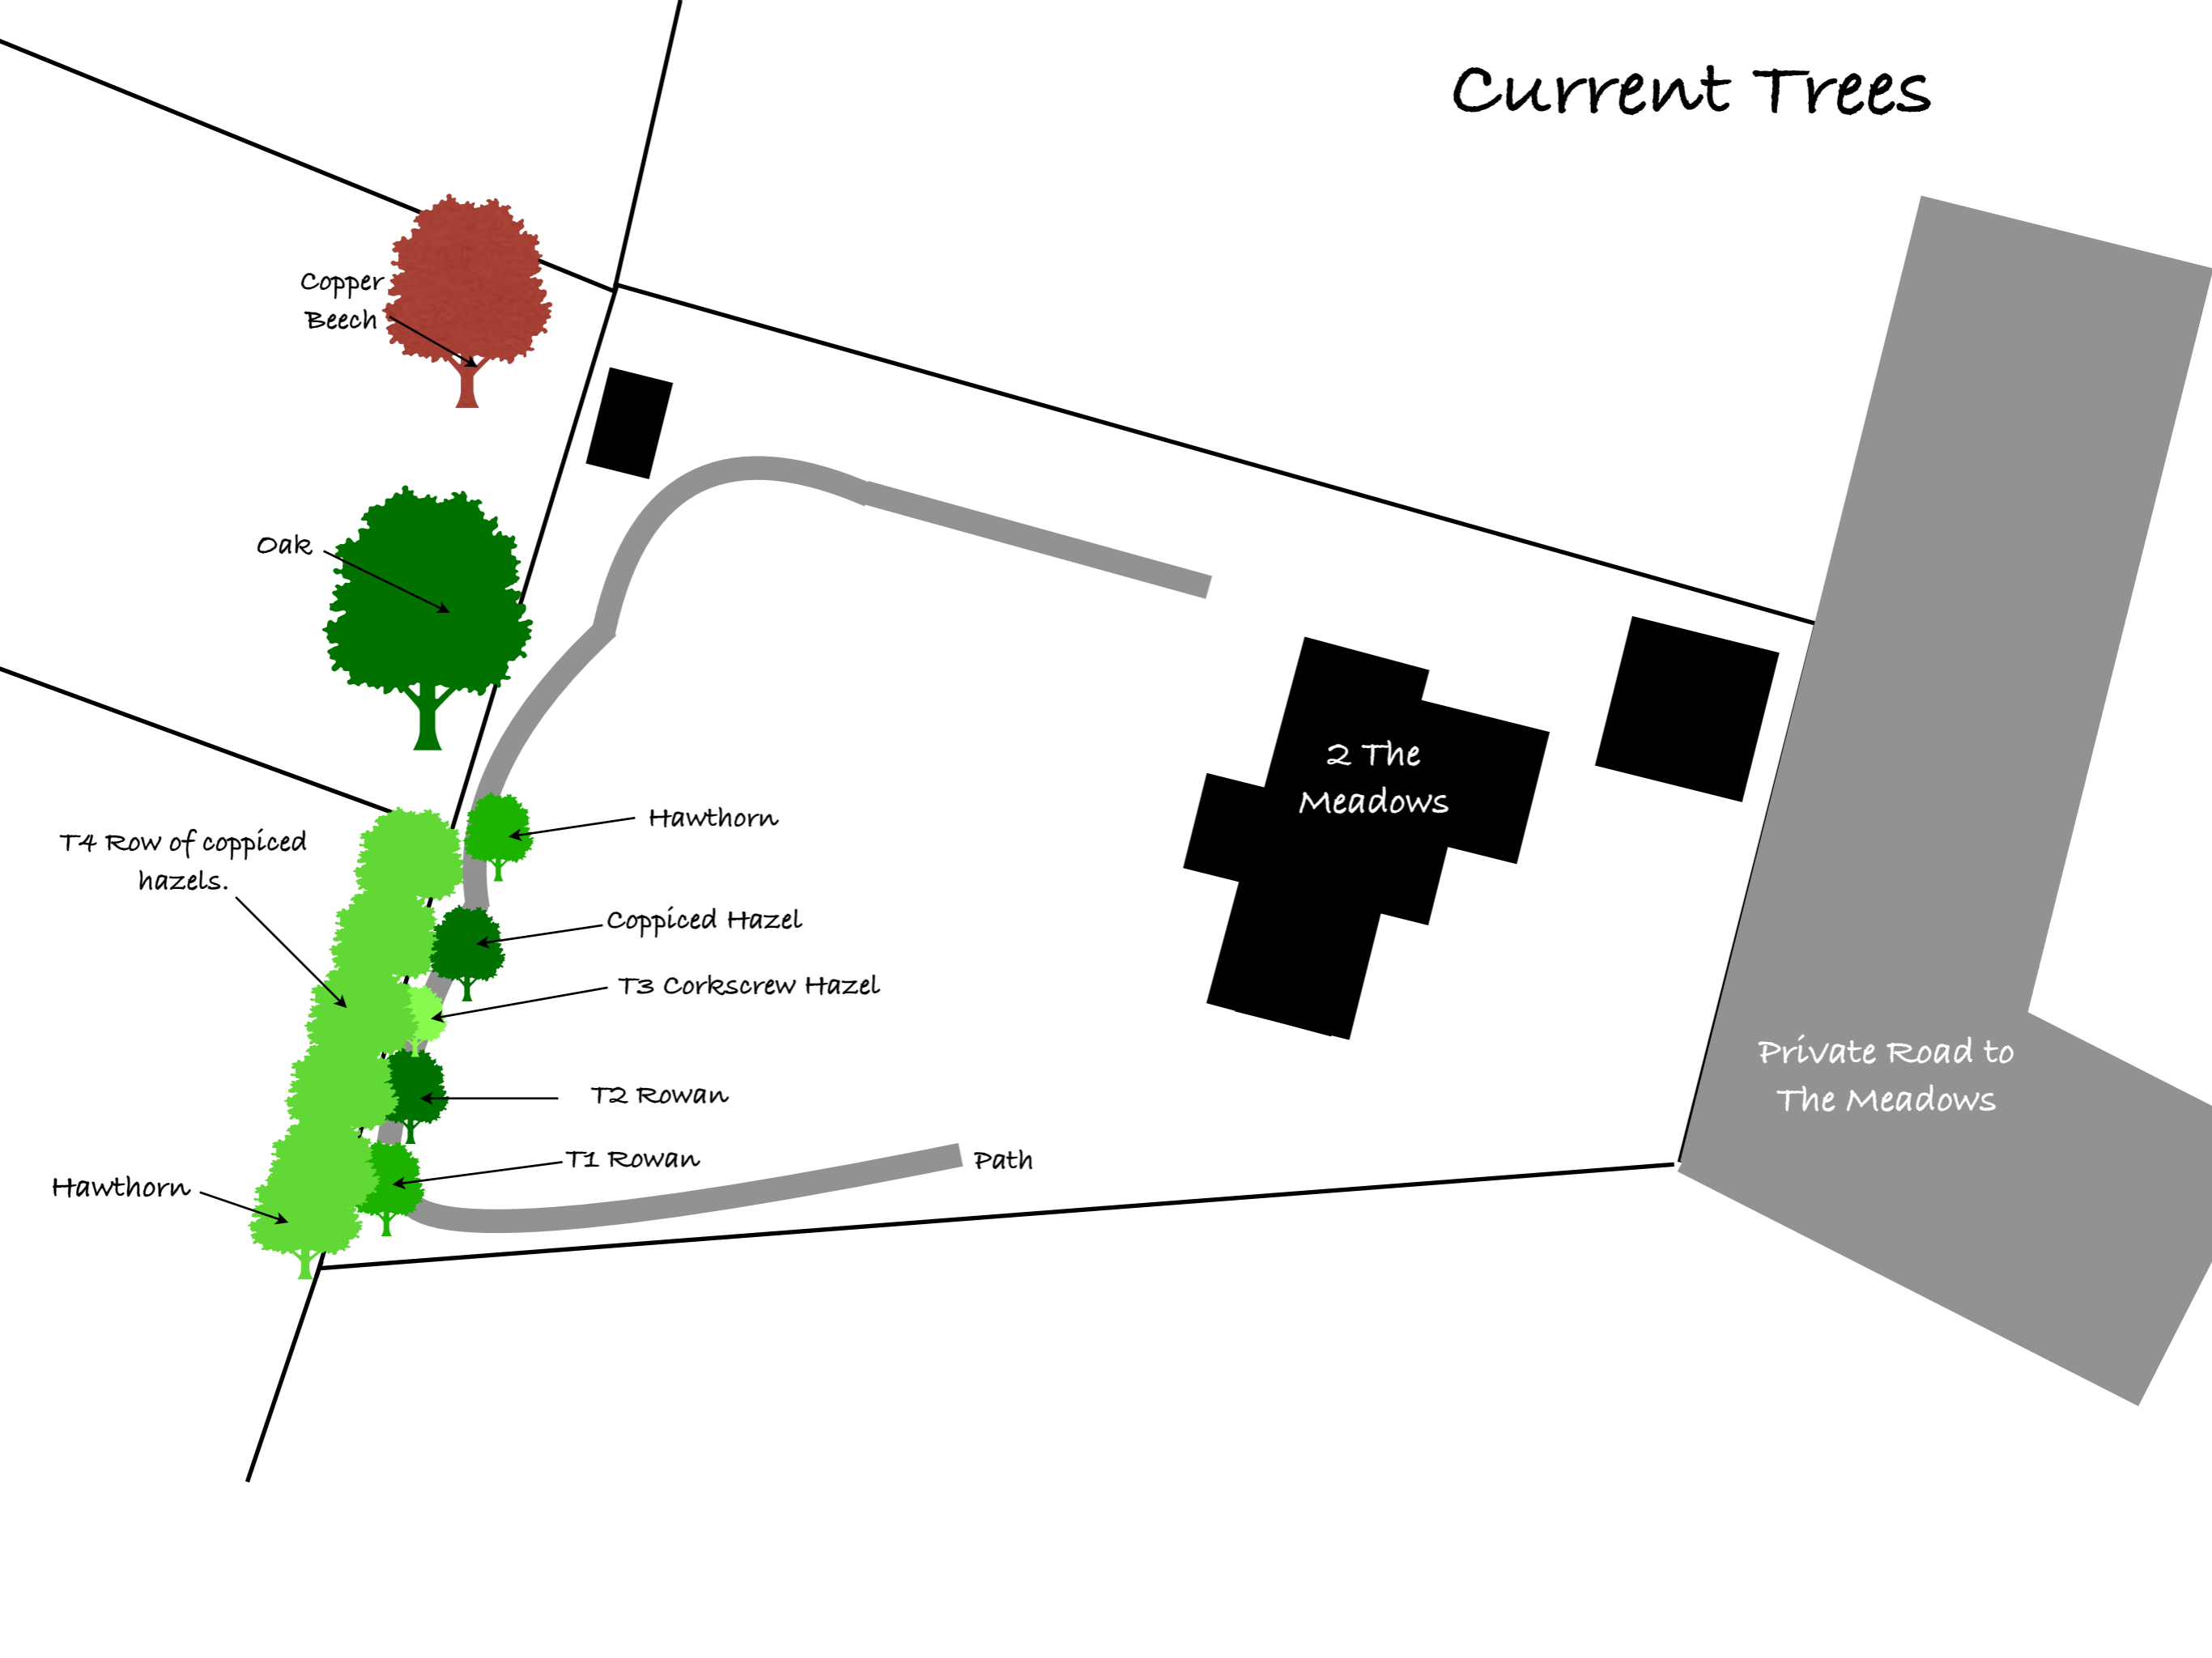

Current Trees

Copper Beech

Oak

T4 Row of coppiced hazels.

Hawthorn

Coppiced Hazel

T3 Corkscrew Hazel

T2 Rowan

T1 Rowan

Hawthorn

Path

2 The Meadows

Private Road to The Meadows

Replacement Trees