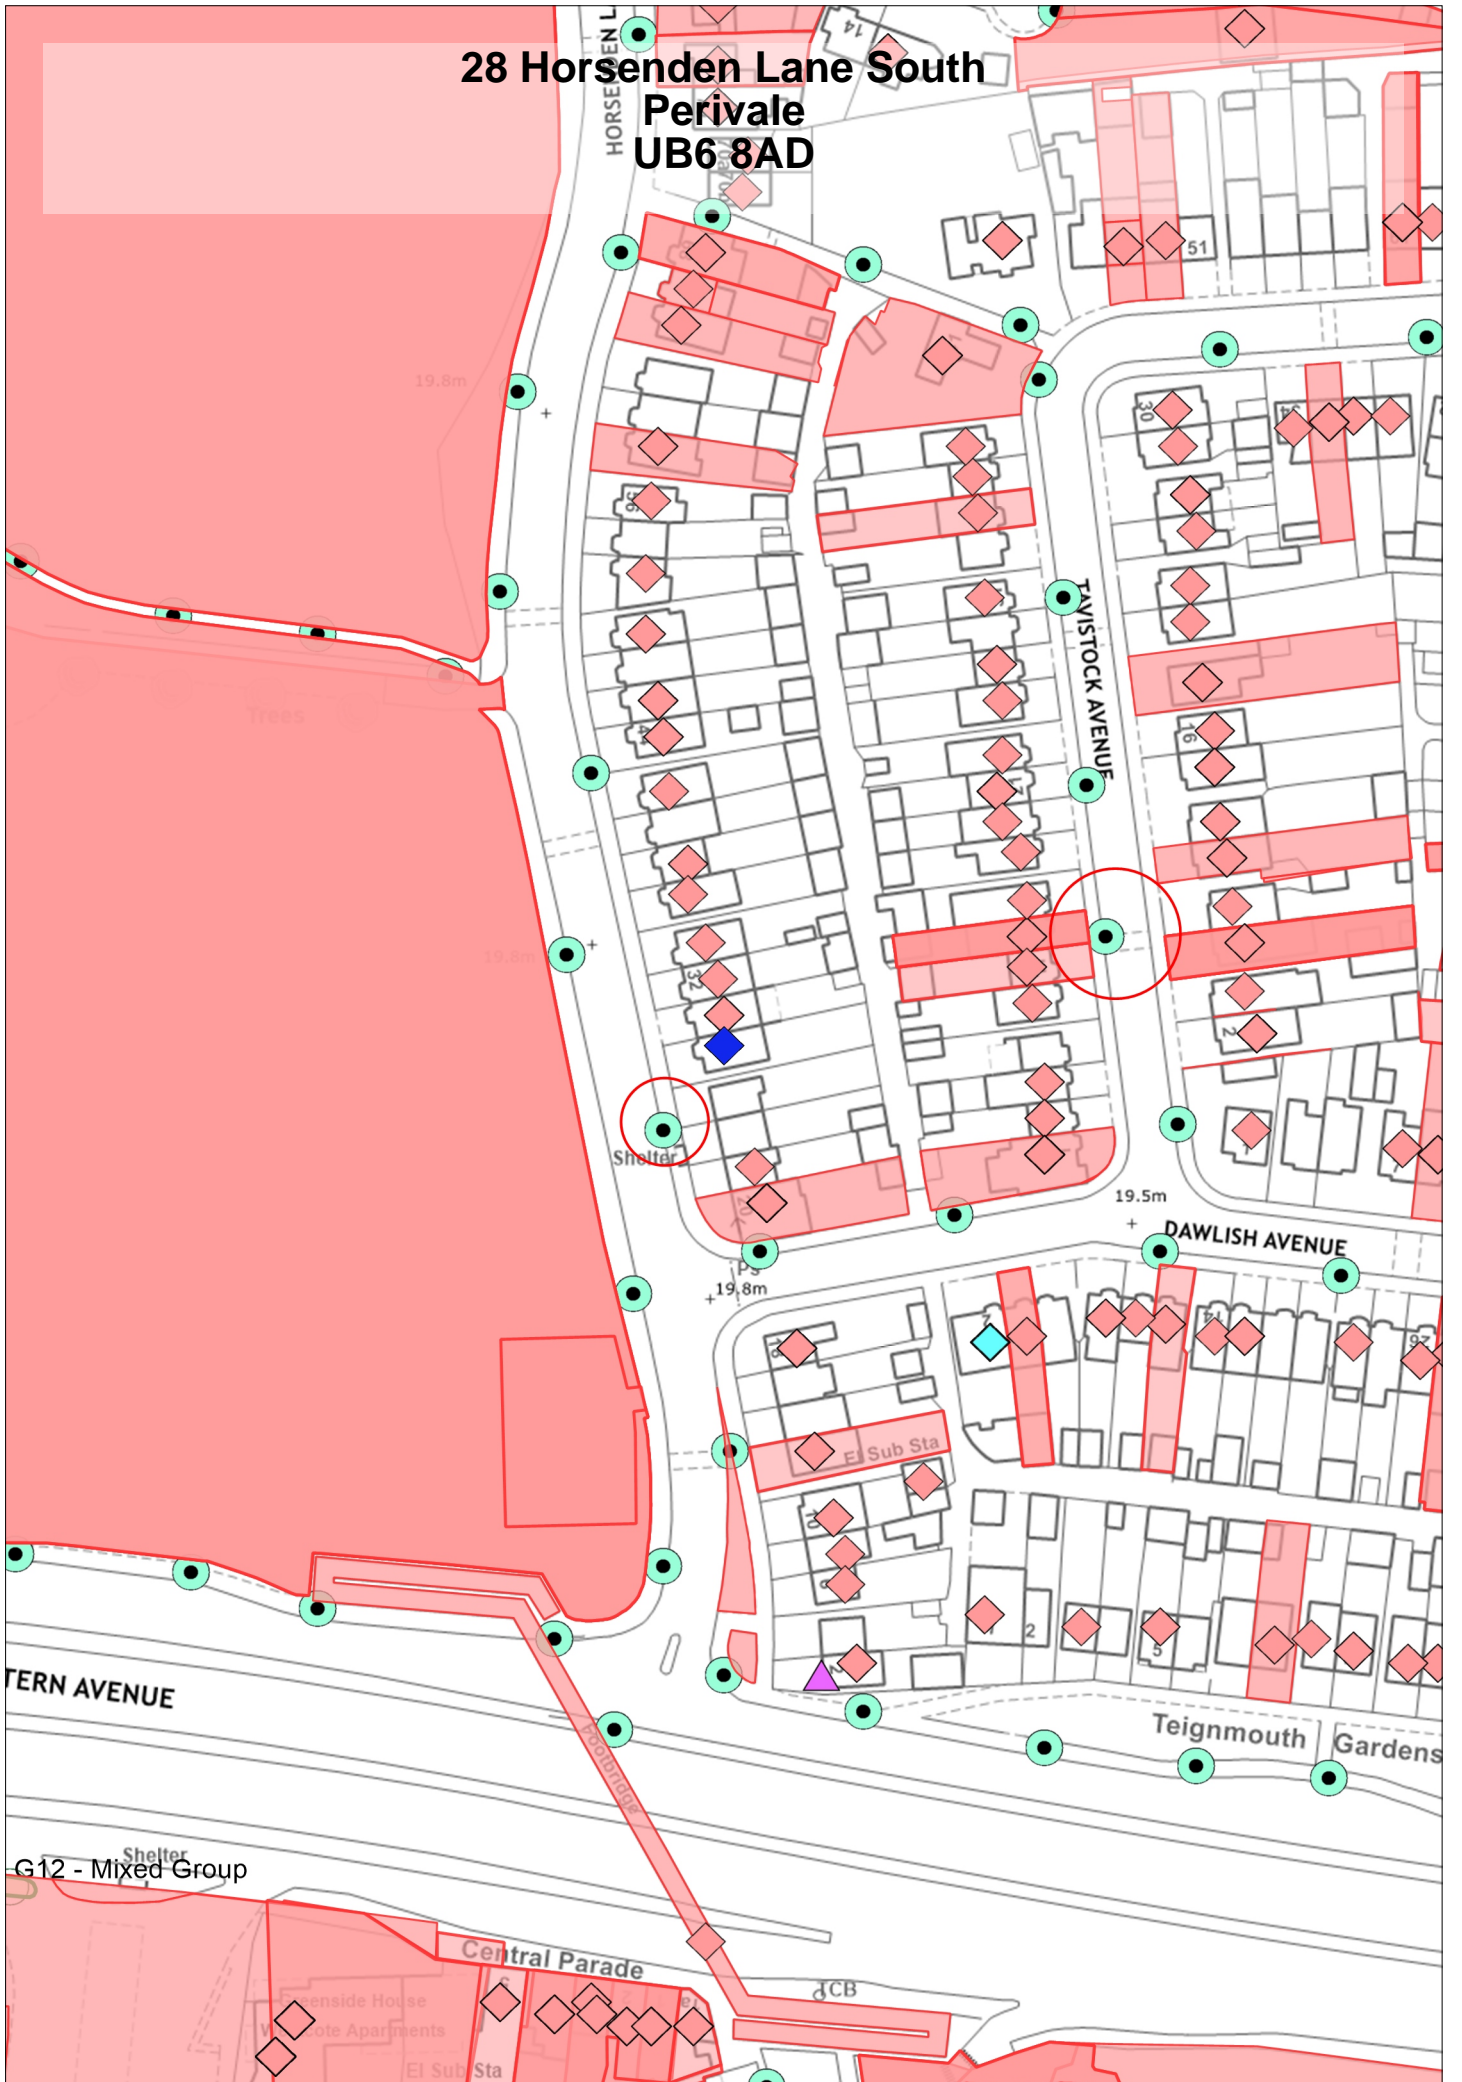

28 Horsenden Lane South
Perivale
UB6 8AD

G12 - Mixed Group

Central Parade

Teignmouth Gardens

TERN AVENUE

HORSENDEN L

TWISTOCK AVENUE

DAWLISH AVENUE

Shelter

E1 Sub Sta

BCB

E1 Sub Sta

enside House
ote Apartments