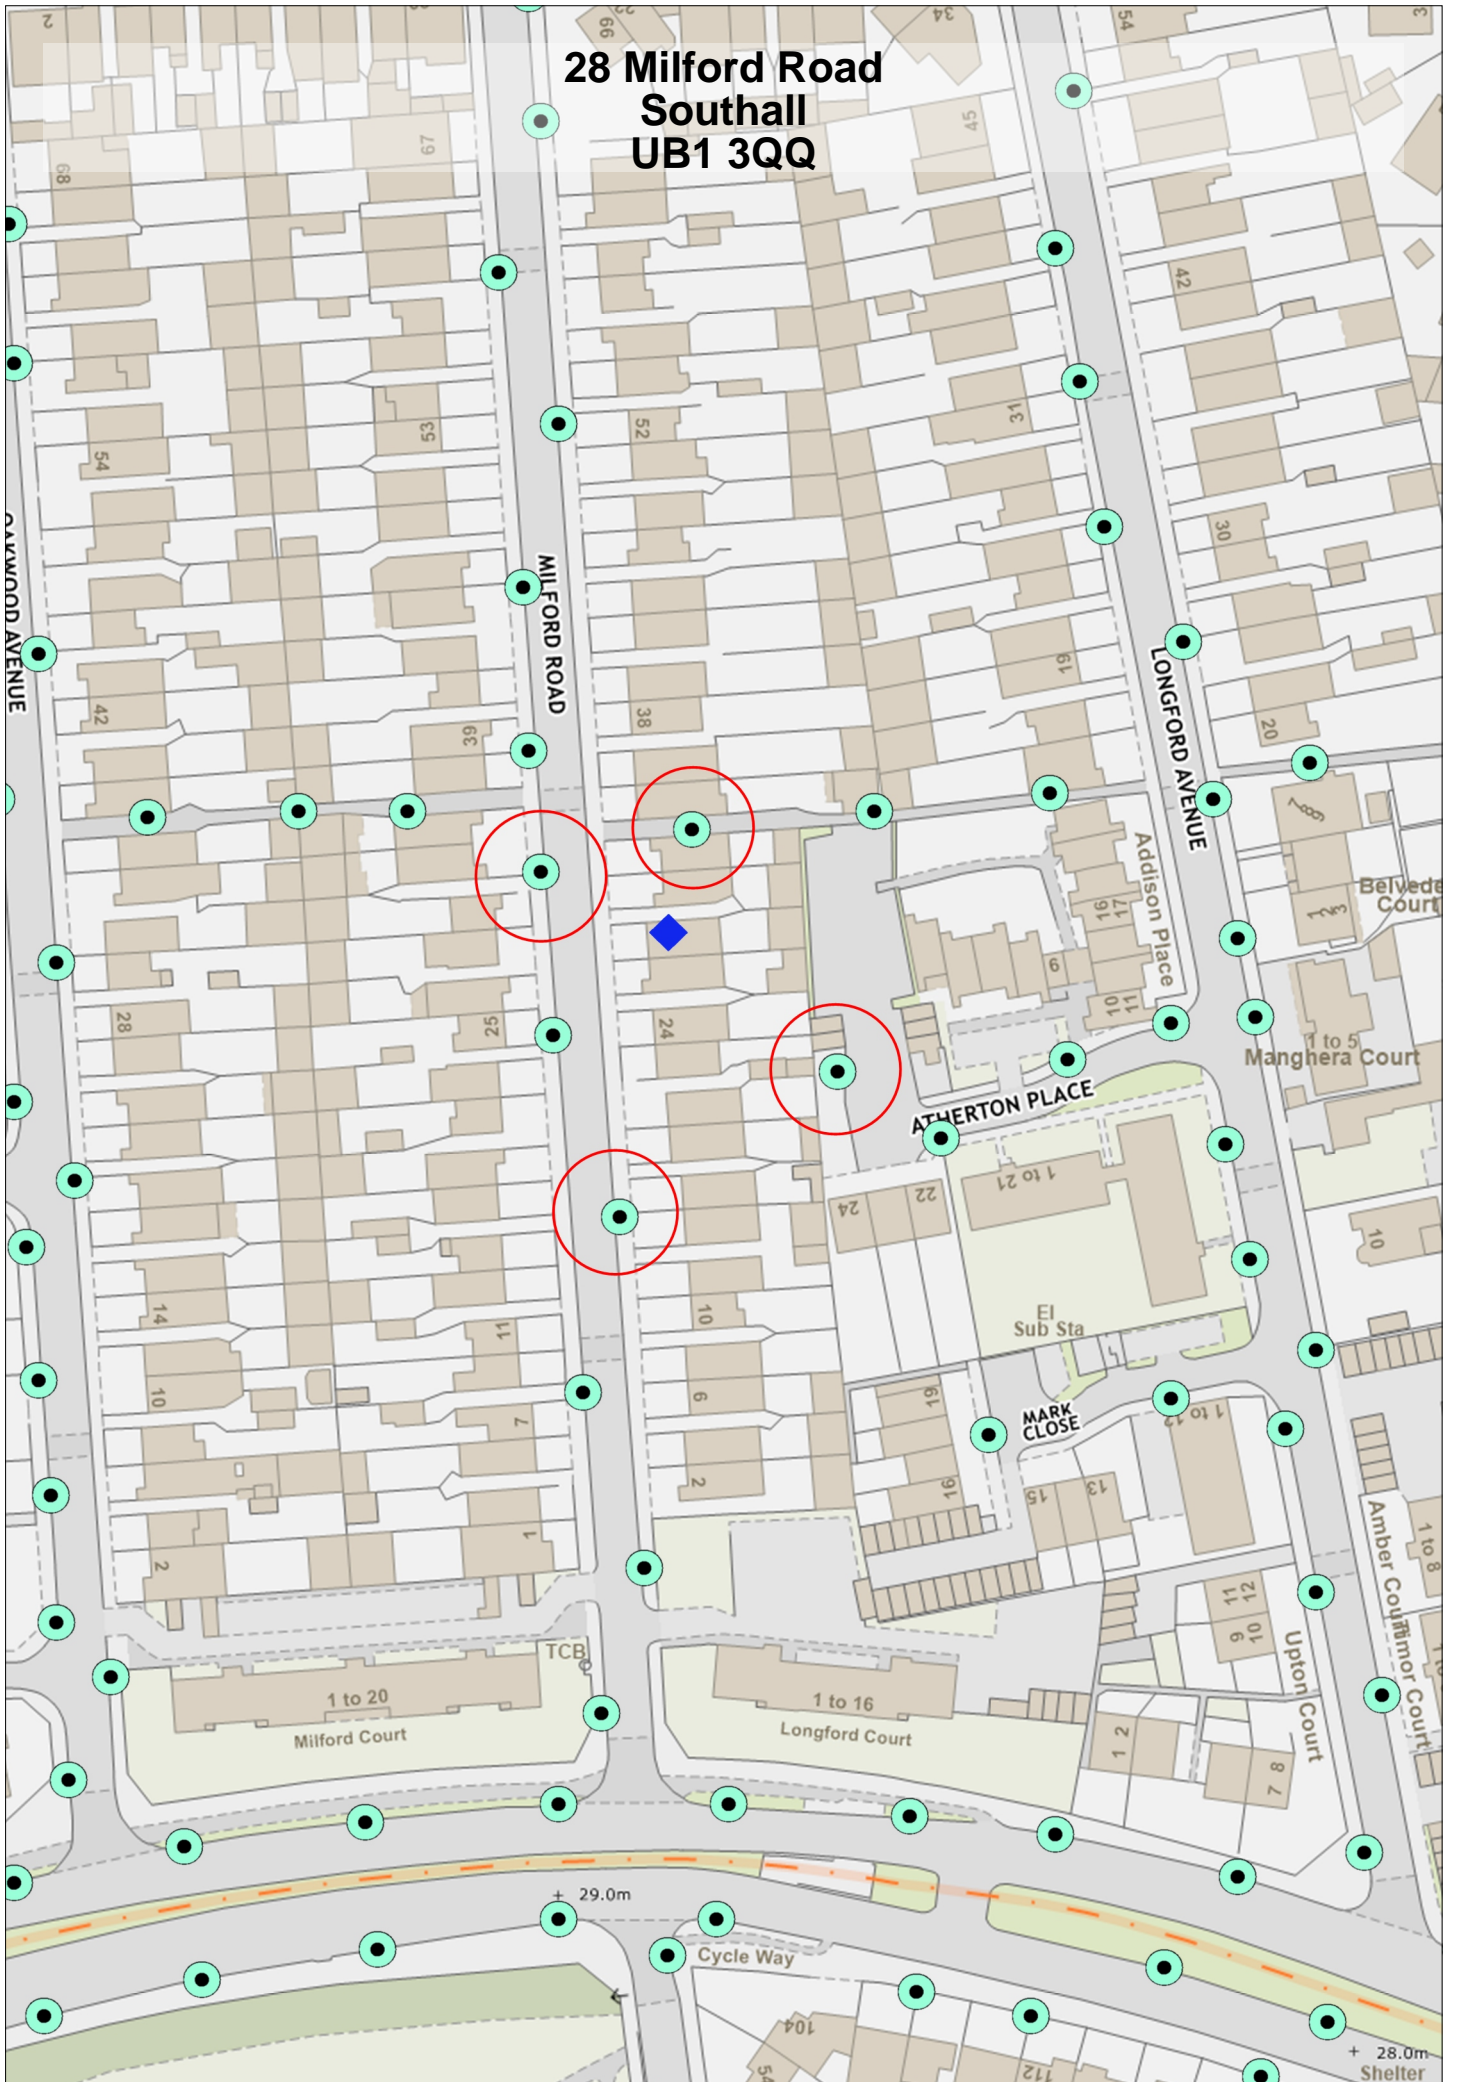

**28 Milford Road  
Southall  
UB1 3QQ**

+ 29.0m

Cycle Way

+ 28.0m  
Shelter