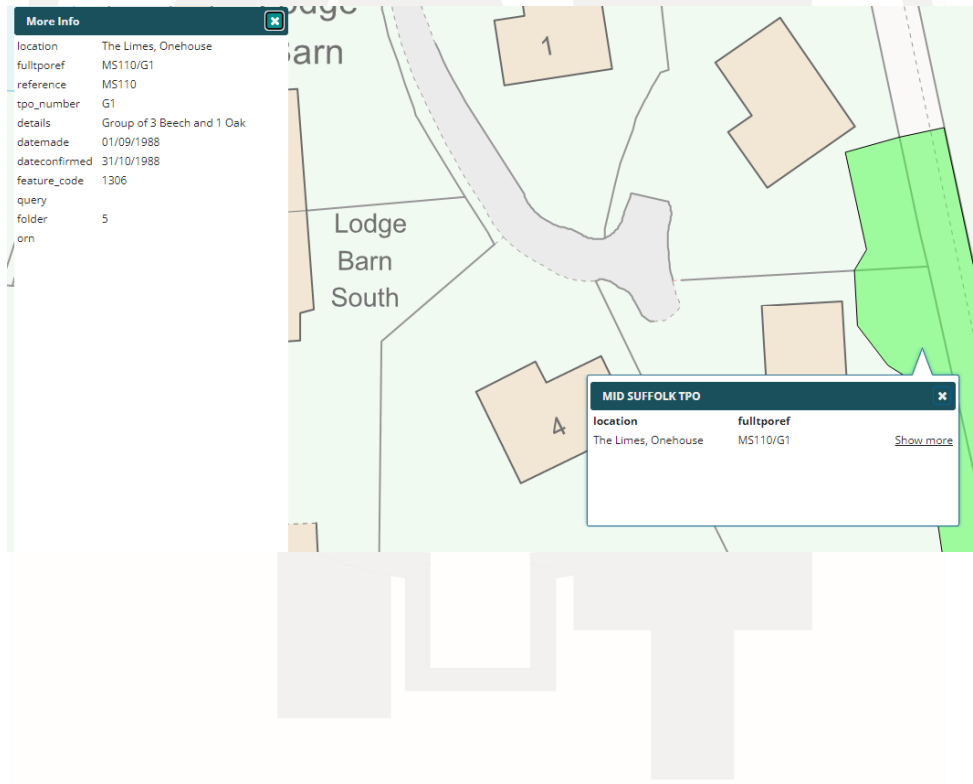

Mr Greenfield
3 The Limes
Onehouse
IP14 3XA

Date: 18.11.2023.
Quotation Number: Q4349
Location: IP14 3XA
Ref: NA

Work description: Domestic tree works

A1 TREES
www.a1tree.co.uk

LANDSCAPE BUILDERS.co.uk

9. **Quercus rubor (oak).**
Reduce overall crown by 1.5m , with the exception of the Eastern side of the crown which is heavily unbalanced and should be reduced back by 3m to improve the balance the tree.
Remove major dead wood.
Raise crown to 3m from ground level.

The tree is over-shadowing the neighbouring garden, encroaching onto no 3 and also causing light issues.

0800 112 3469

Suffolk

Unit 7, The Brickworks
Old Stowmarket Road
Woolpit, IP30 9QS

Essex

1 Rumbolds Farm
Hammonds Road, Sandon
Chelmsford, CM2 7RS