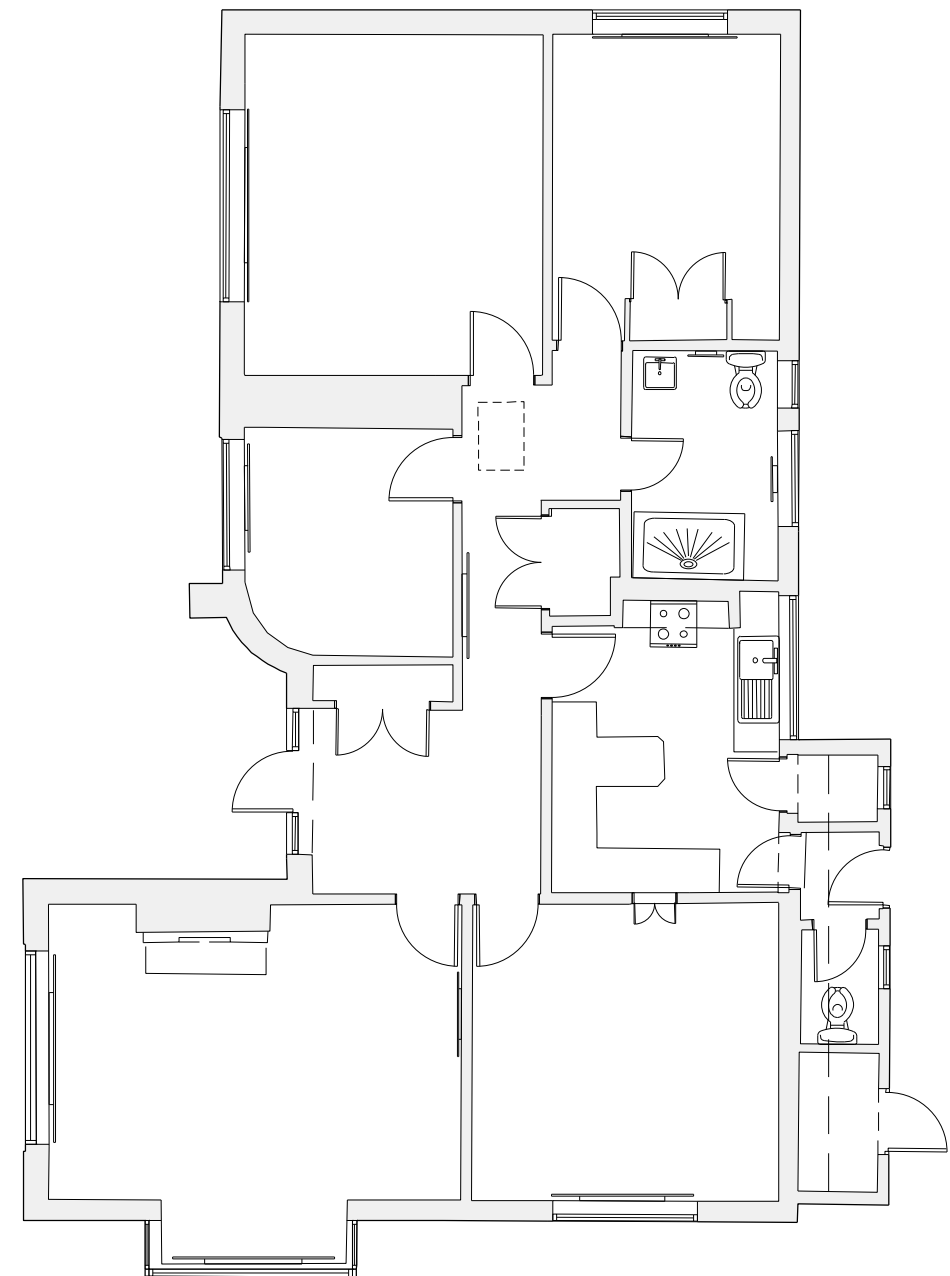

01 ROOF PLAN

02 FLOOR PLAN

Mr & Mrs R Price
70 Riviera Towns, Hayle TR27 5AF

REV	DESCRIPTION

© THIS DRAWING IS COPYRIGHT

JOB TITLE
Chy An Coose
Holman Park
Camborne TR14 8FD

SIZE
1:100
DATE
10.23

TITLE PLANS EXISTING		
NR 160	REV P1	SIZE A3