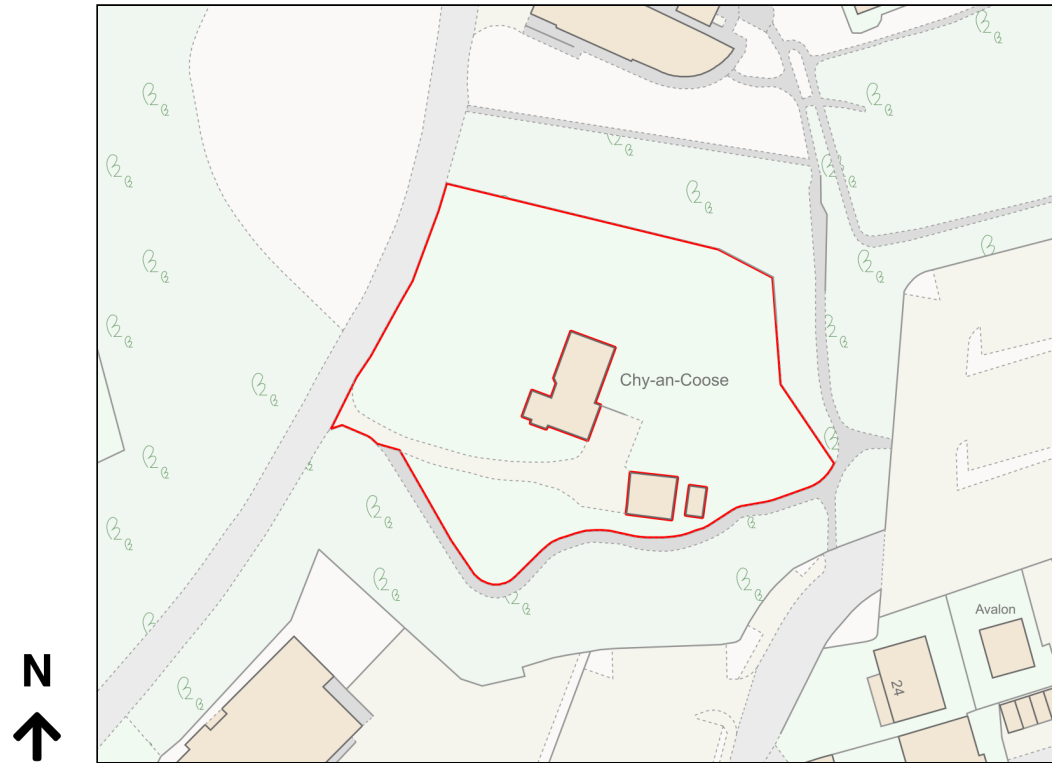

# Location Plan

Site Address: Chy An Coose, Holman Park, Camborne, TR14 8FD

Date Produced: 04-Dec-2023

Scale: 1:1250 @A4

Planning Portal Reference: PP-12639720v1