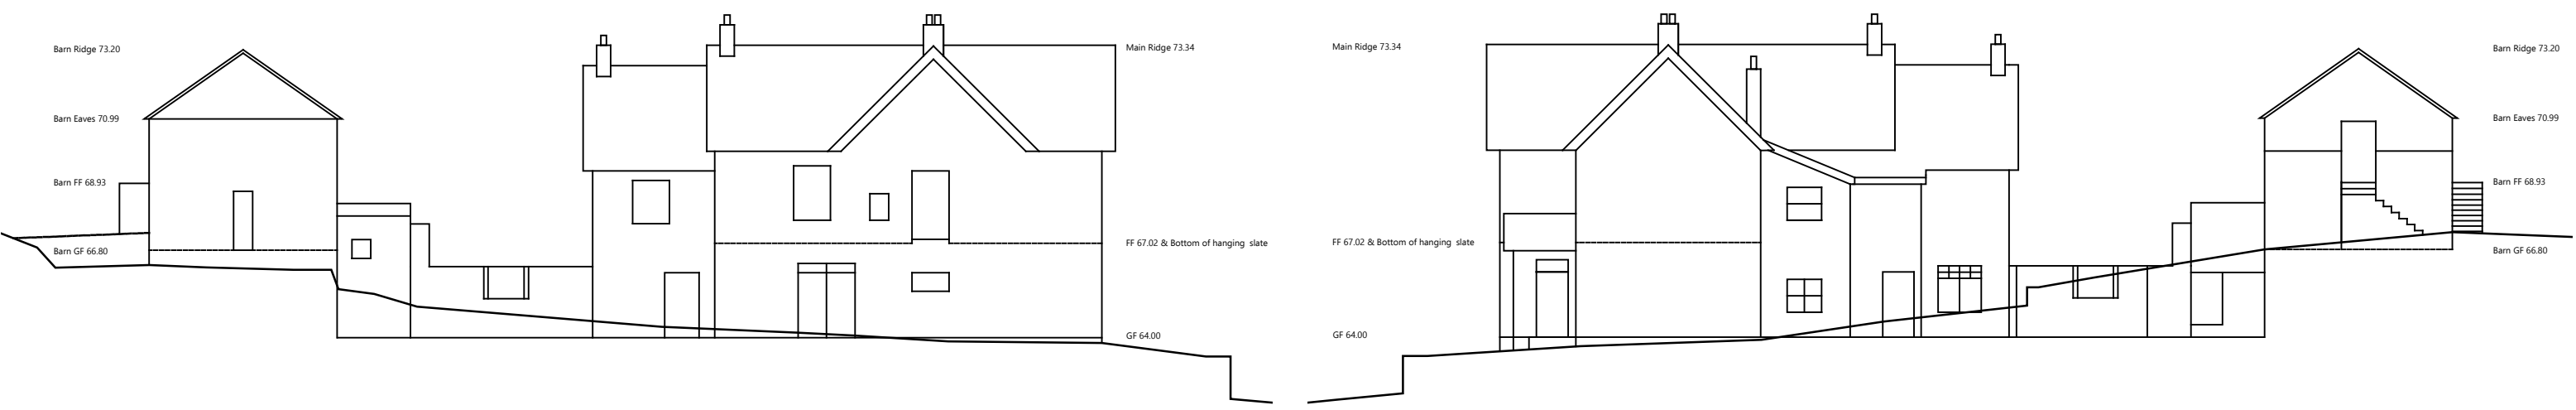

North Elevation

Notes:

1. These drawings are the copyright property of Roderick James Architects LLP.
2. This document should only be used for the purpose indicated by the drawing status below.

South Elevation

West Elevation

East Elevation

revision	date	details

drawing status

Roderick James Architects LLP

DEVON - WILTSHIRE - SCOTLAND

tel: 01803 868 000 email: enquiries@rjarchitects.co.uk www.roderickjamesarchitects.co.uk

project Extension to Treskelly Farm, St Germans, Saltash, PL12 5PE		drawing Existing Elevations	
client Mr & Mrs Broadhurst		drawing number Broadhurst/1/EX02	revision
scale 1:200 @ A3	date Dec 2023		

1:200