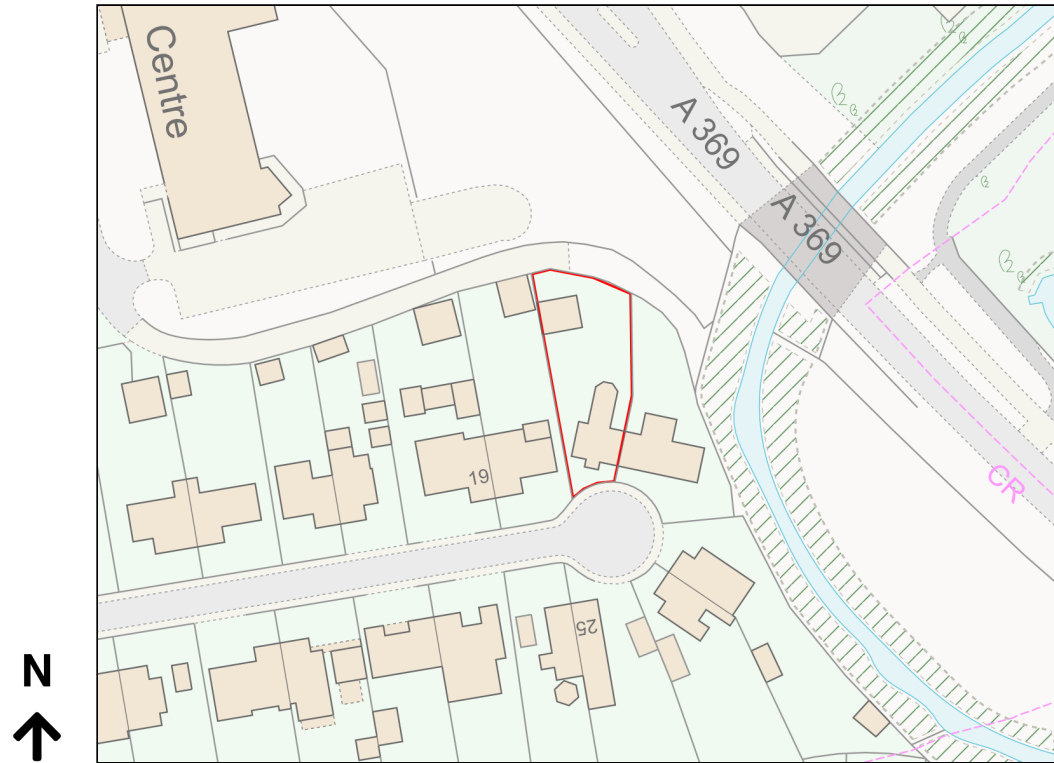

Location Plan

Site Address: 21, Albert Road, Portishead, BS20 6PP

Date Produced: 15-Dec-2023

Scale: 1:1250 @A4

Planning Portal Reference: PP-12680692v1