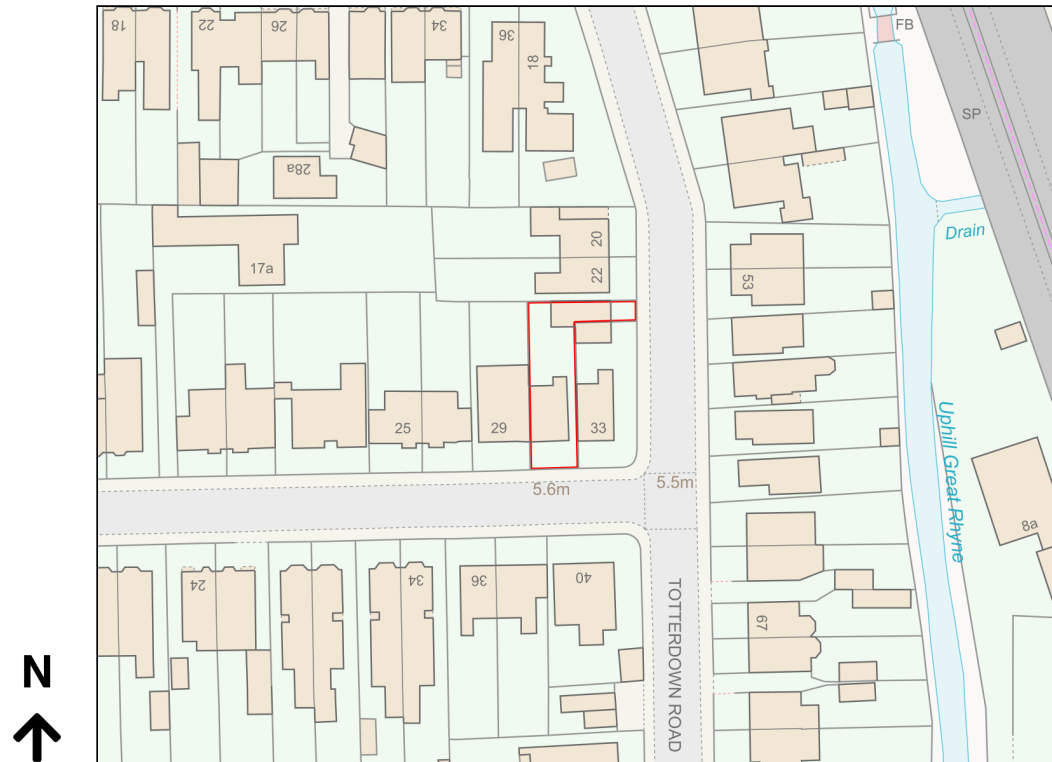

Location Plan

Site Address: 31, Southville Road, Weston-super-mare, BS23 4LX

Date Produced: 19-Dec-2023

Scale: 1:1250 @A4

Planning Portal Reference: PP-12688218v1