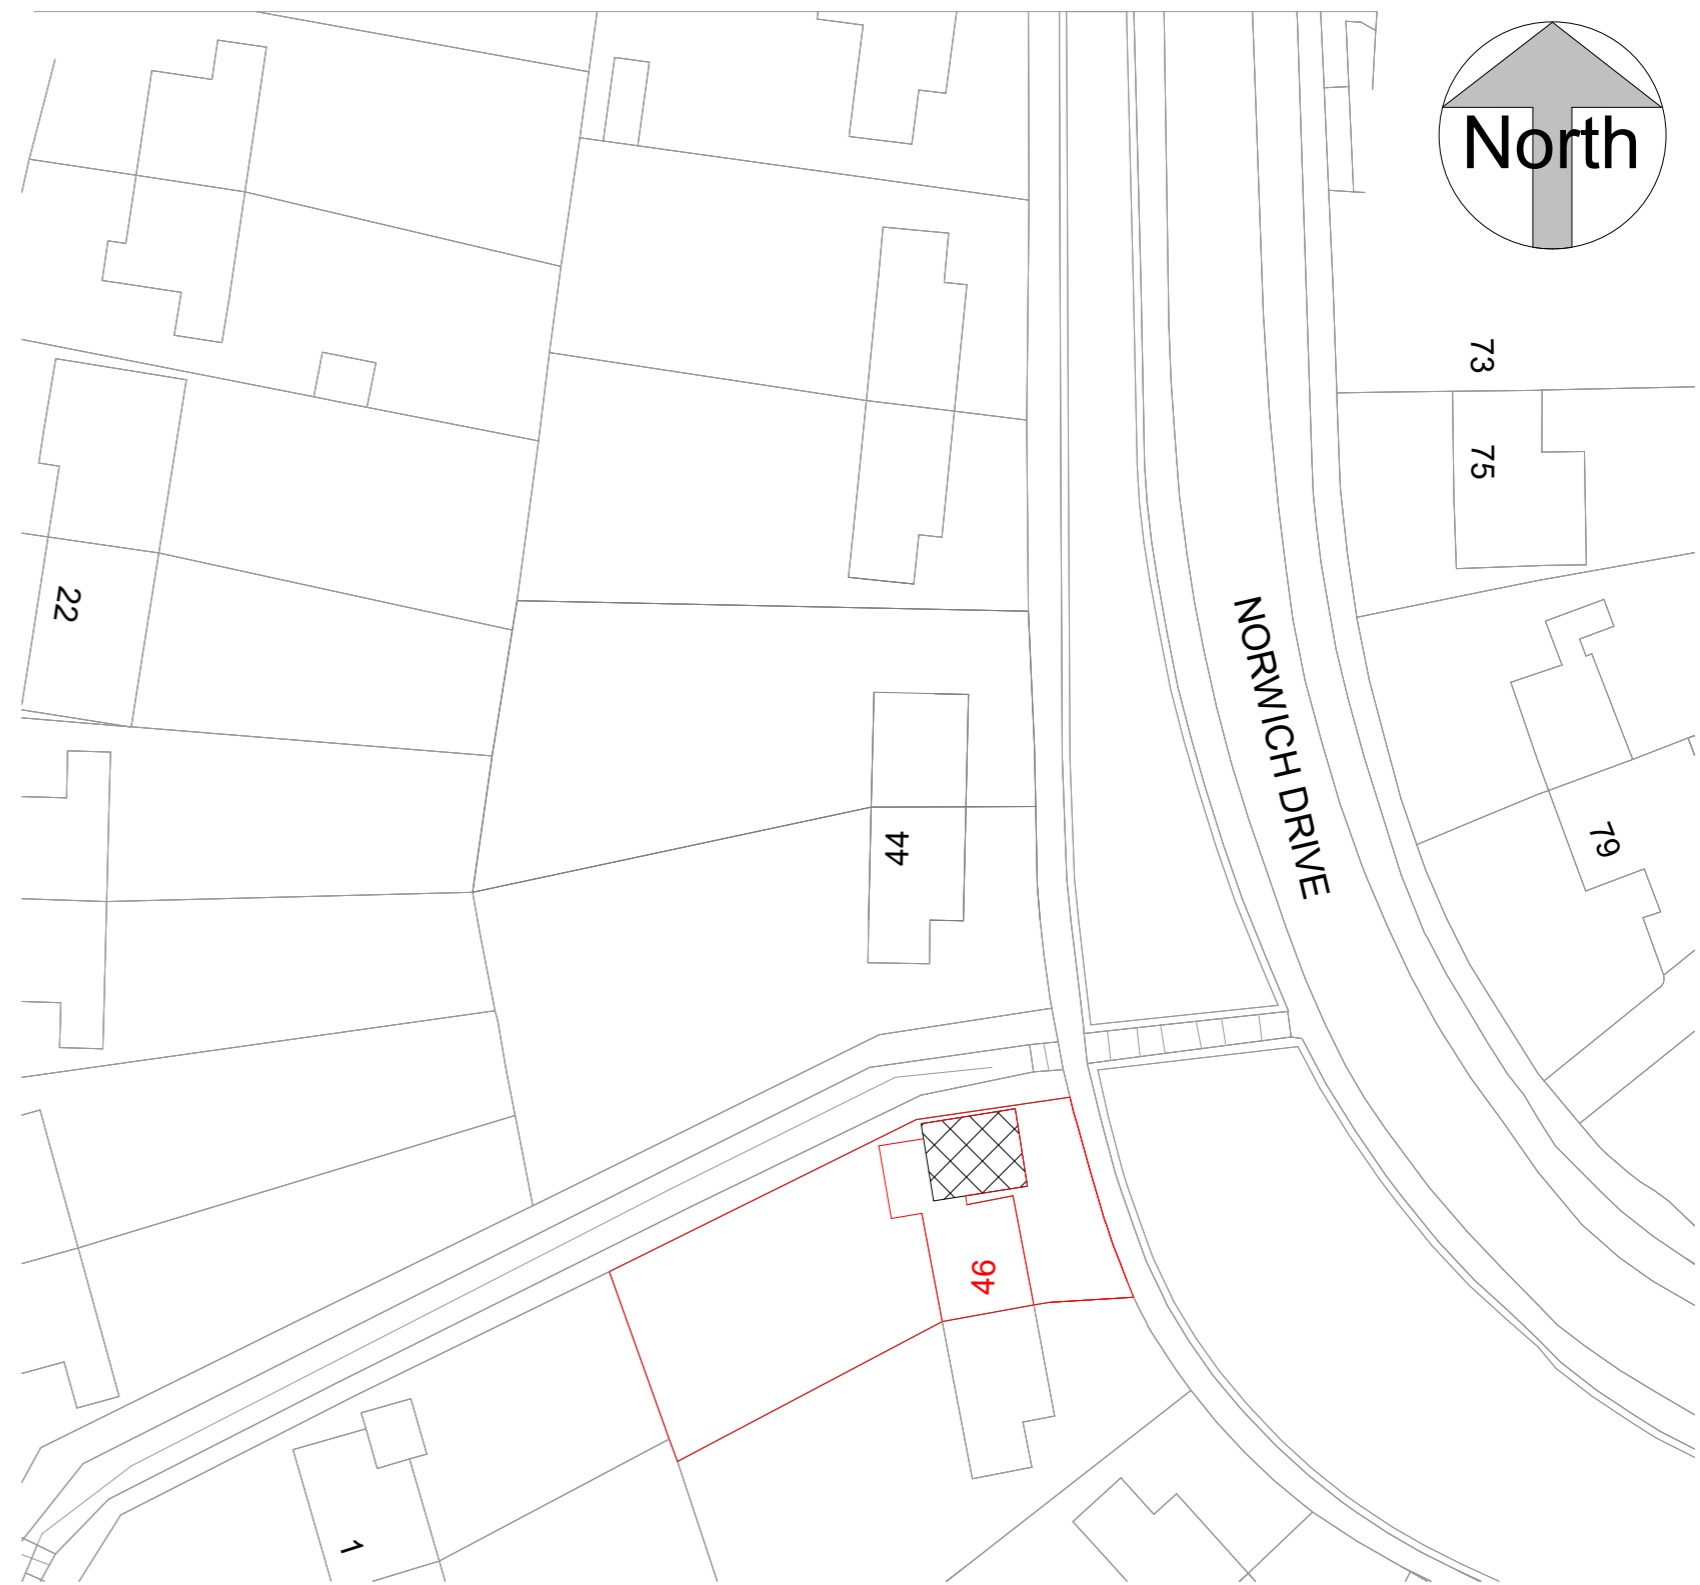

Location Plan

1:1250

Block Plan

1:500

ReQuestAPlan
Map number: TQRQM23298094347882

ReQuestAPlan
Map number: TQRQM23298094347882
Title: 46 Norwich Drive, BN2 4LE
Map Produced for: Parkers Design
© Crown copyright and database rights 2023 OS 100042766

All measurement to be checked on site prior to any comment

Parkers Design Limited - The Studio @ 90, PO9 2PR www.pexd.co.uk - info@parkersdesign.com - 07776 008822

PROJECT 46 Norwich Drive BN2 4LE		CLIENT Mutch		
SHEET Site Plan		Date	Issue Date	Scale (@ A3) As indicated
		Drawn by SW	DRAWING NUMBER P 0	REV
		Checked by SR		