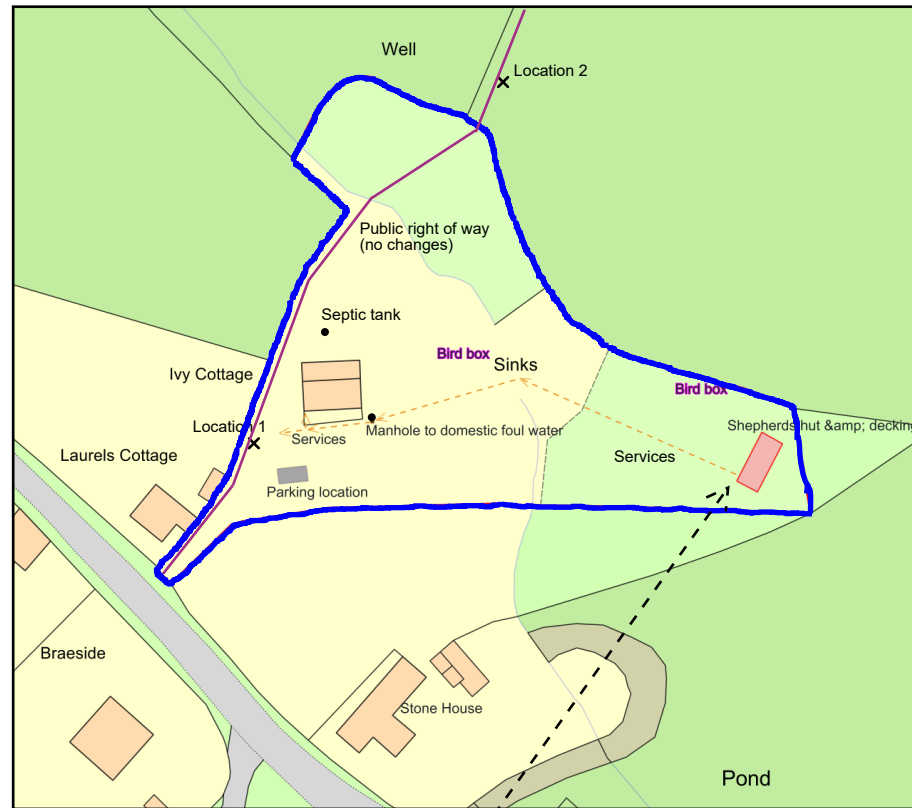

Ivy Cottage Shepherds Hut

See Ivy Cottage Shepherds Hut Detailed Plan with Dimensions

Plan Produced for: Adam Meehan

Date Produced: 12 Nov 2023

Plan Reference Number: TQRQM23240155029695

Scale: 1:1250 @ A4