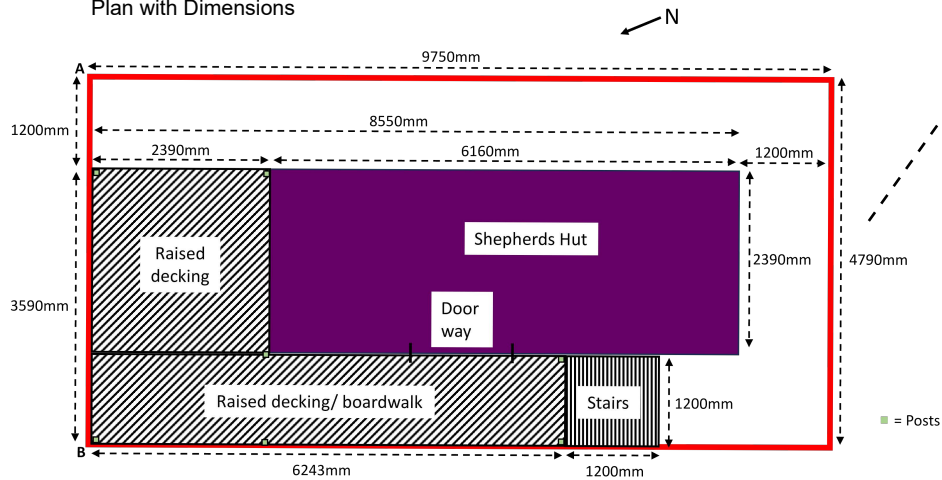

Ivy Cottage Shepherds Hut

See Ivy Cottage Shepherds Hut Detailed Plan with Dimensions

Plan Produced for: Adam Meehan

Date Produced: 12 Nov 2023

Plan Reference Number: TQRQM23240155029695

Scale: 1:1250 @ A4