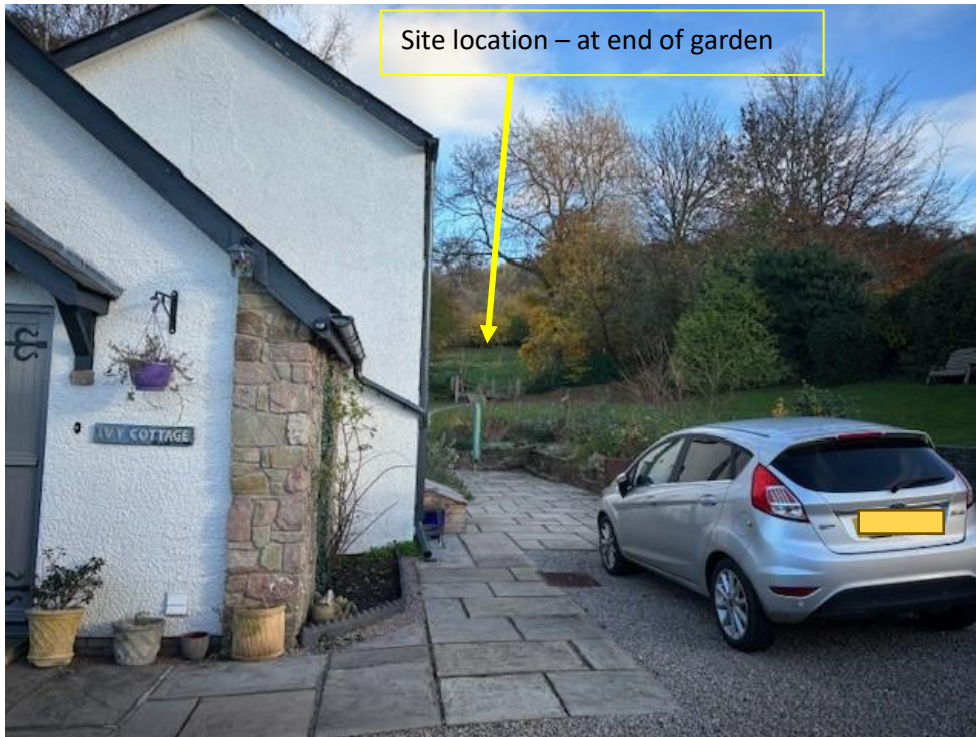

Site location

View towards Monmouth from site location

View towards applicant's house from site location

View toward site location

View towards site location from footpath (from location 2 on Site Plan)

View towards site location from footpath in front of Ivy Cottage (from location 1 on Site Plan)

Style of raised decking proposed for shepherds hut