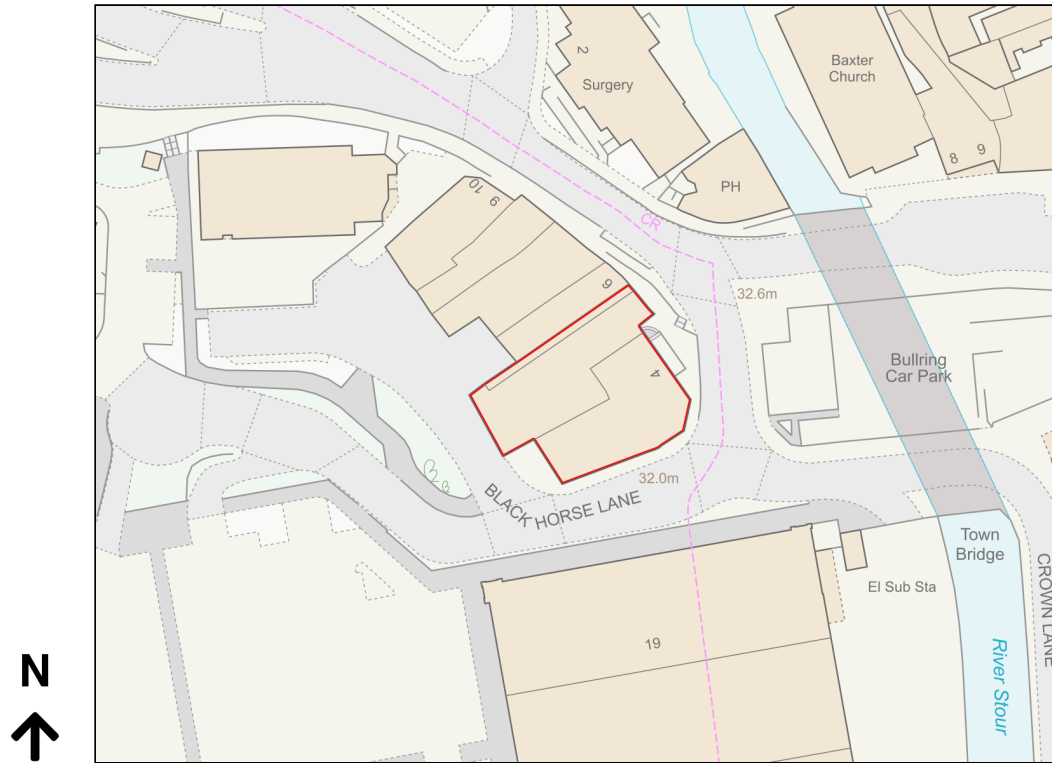

Location Plan

Site Address: Easting: 383041 Northing: 276711

Date Produced: 05-Dec-2023

Scale: 1:1250 @A4

Planning Portal Reference: PP-12603359v1