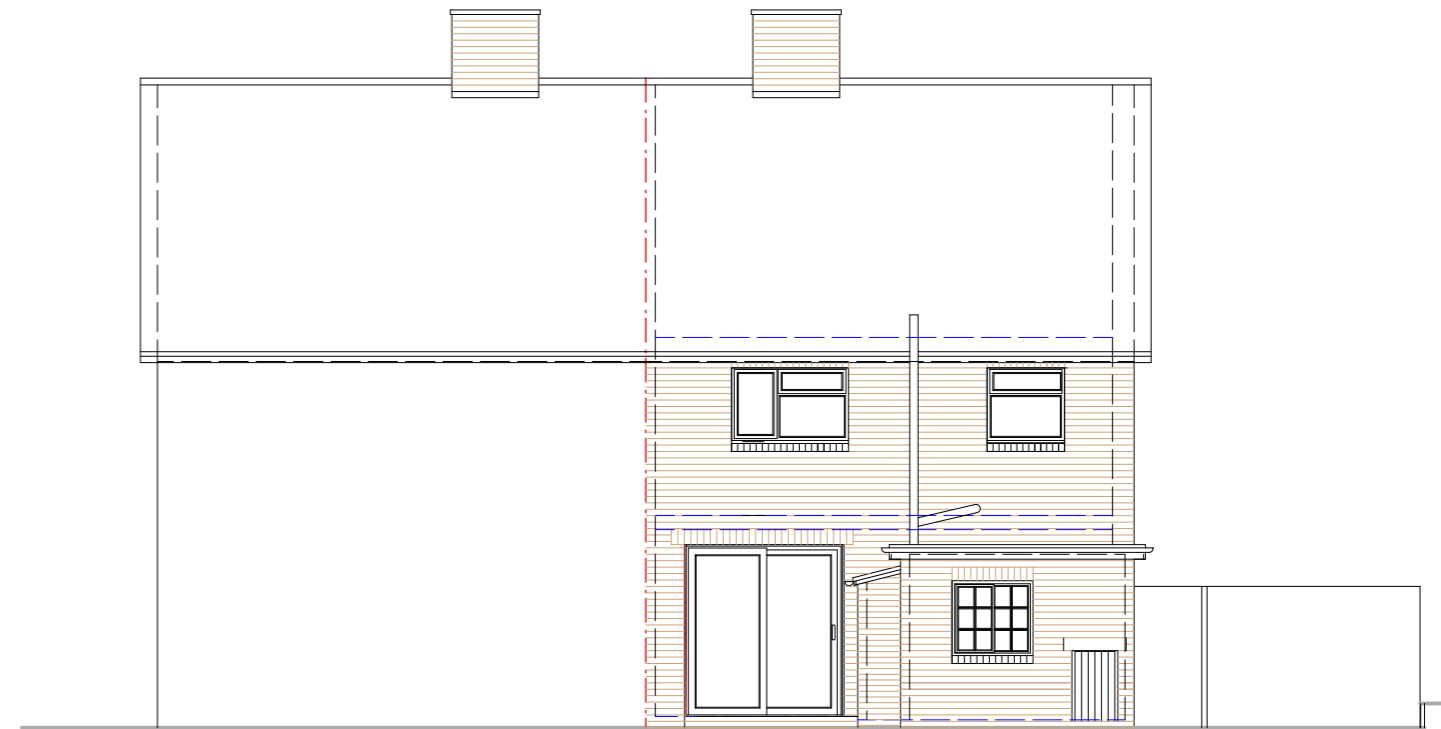

West Elevation

South Elevation

North Elevation

Loft Conversion & Extension
 18, Lyttleton Road, Bewdley, Worcestershire, DY12 2BU
 for Mr & Mrs Madeley

Graham Luxford, Dip Arch RIBA
 63, Stourport Road, Bewdley, Worcestershire. DY12 1BH
 tel 01299 402060 E-mail grahamluxford@macace.net

drg title
Existing Elevations

drg no
A3 Drawing

scale
1:50

job no
Ma23/

drg no
E06

date
Dec 2023