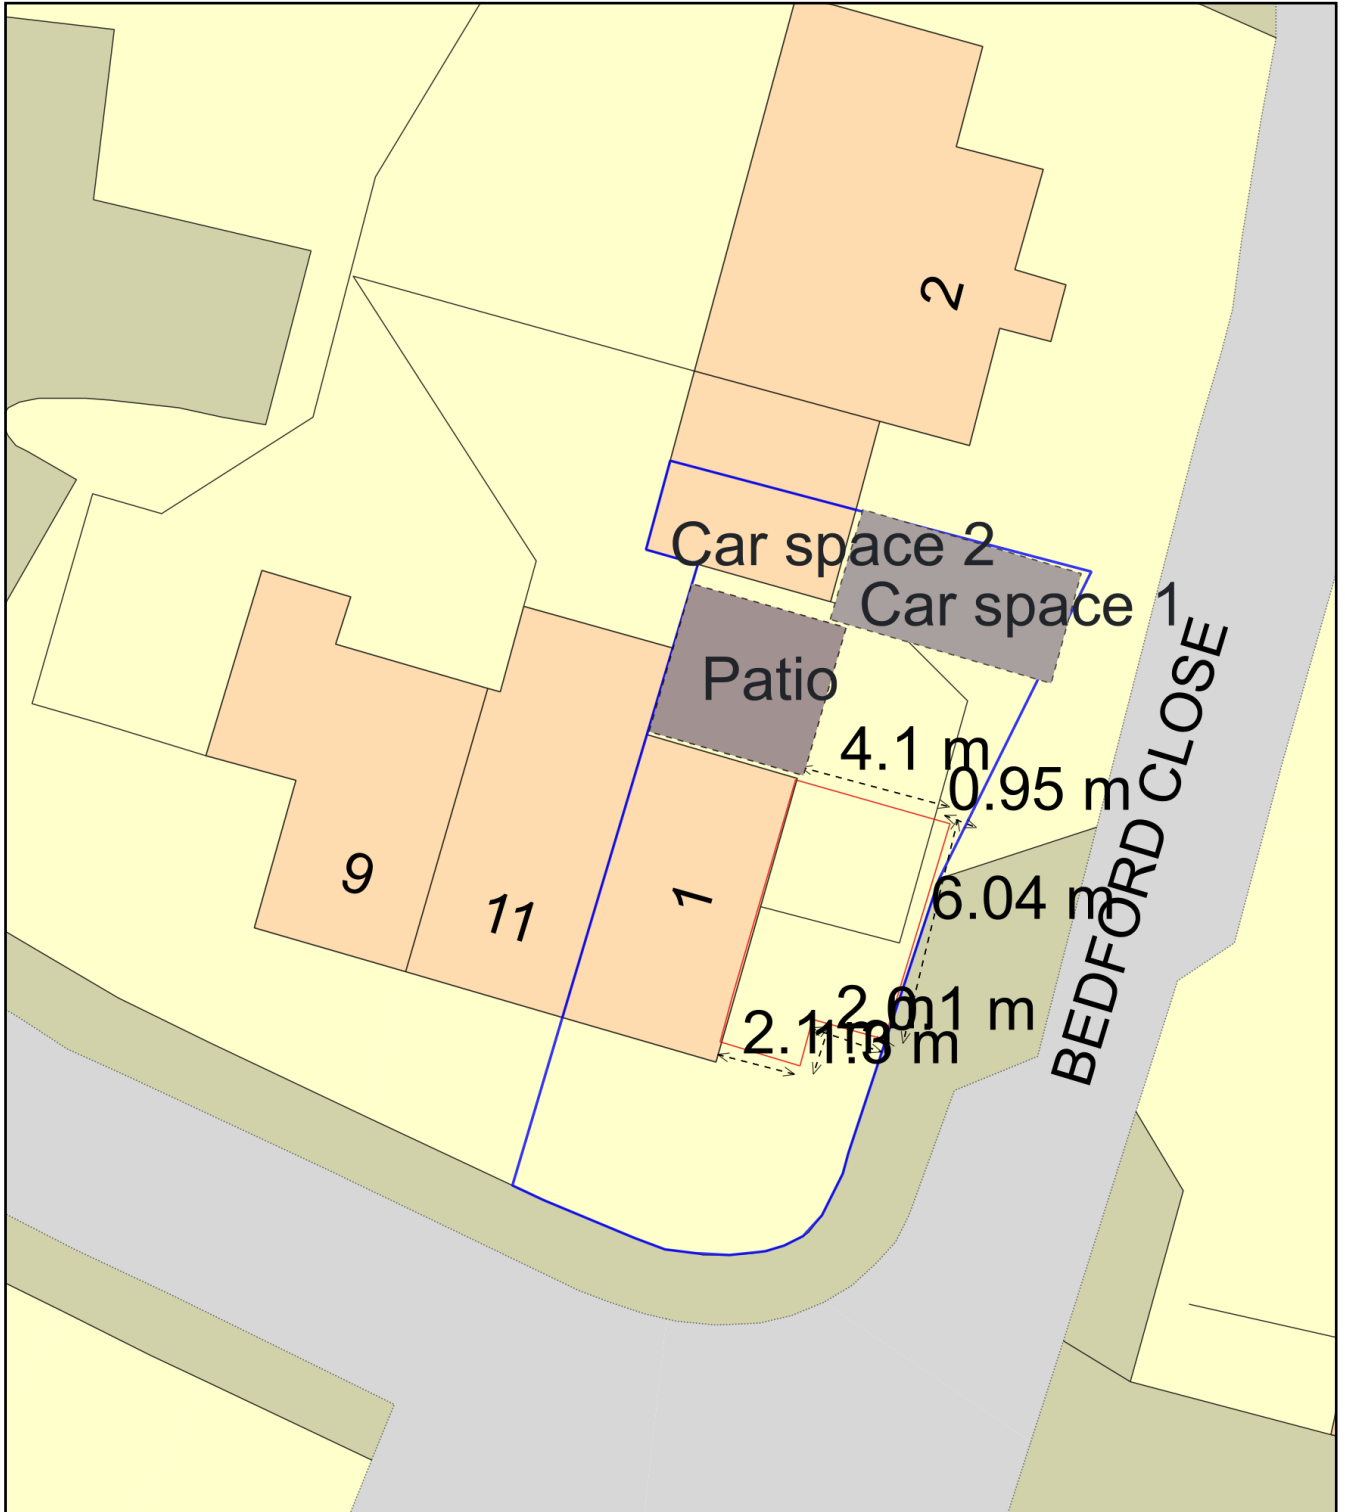

Site Block Plan - 1 Bedford Close

Plan Produced for: Shaun Coombes

Date Produced: 28 Nov 2023

Plan Reference Number: TQRQM23332194501752

Scale: 1:200 @ A4