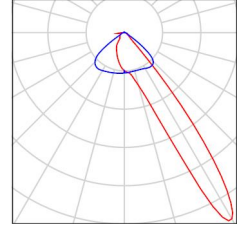

Lydney Rugby Club - Rec Ground

Lydney Rugby Club - Rec Ground 100lux

Direct Sports Lighting

Unit 3 Ure Bank Maltigns, Ripon, HG4 1AE.

Operator Michael Butterill
Telephone 0845 643 0722
Fax
e-Mail sales@directsportslighting.co.uk

Exterior Scene 1 / Luminaire parts list

8 Pieces NOVA FL10-1200W-NB-SX351C-70RA
Article No.:
Luminous flux (Luminaire): 155946 lm
Luminous flux (Lamps): 155946 lm
Luminaire Wattage: 1197.8 W
Luminaire classification according to CIE: 99
CIE flux code: 72 94 99 99 100
Fitting: 1 x User defined (Correction Factor
1.000).

See our luminaire
catalog for an image of
the luminaire.