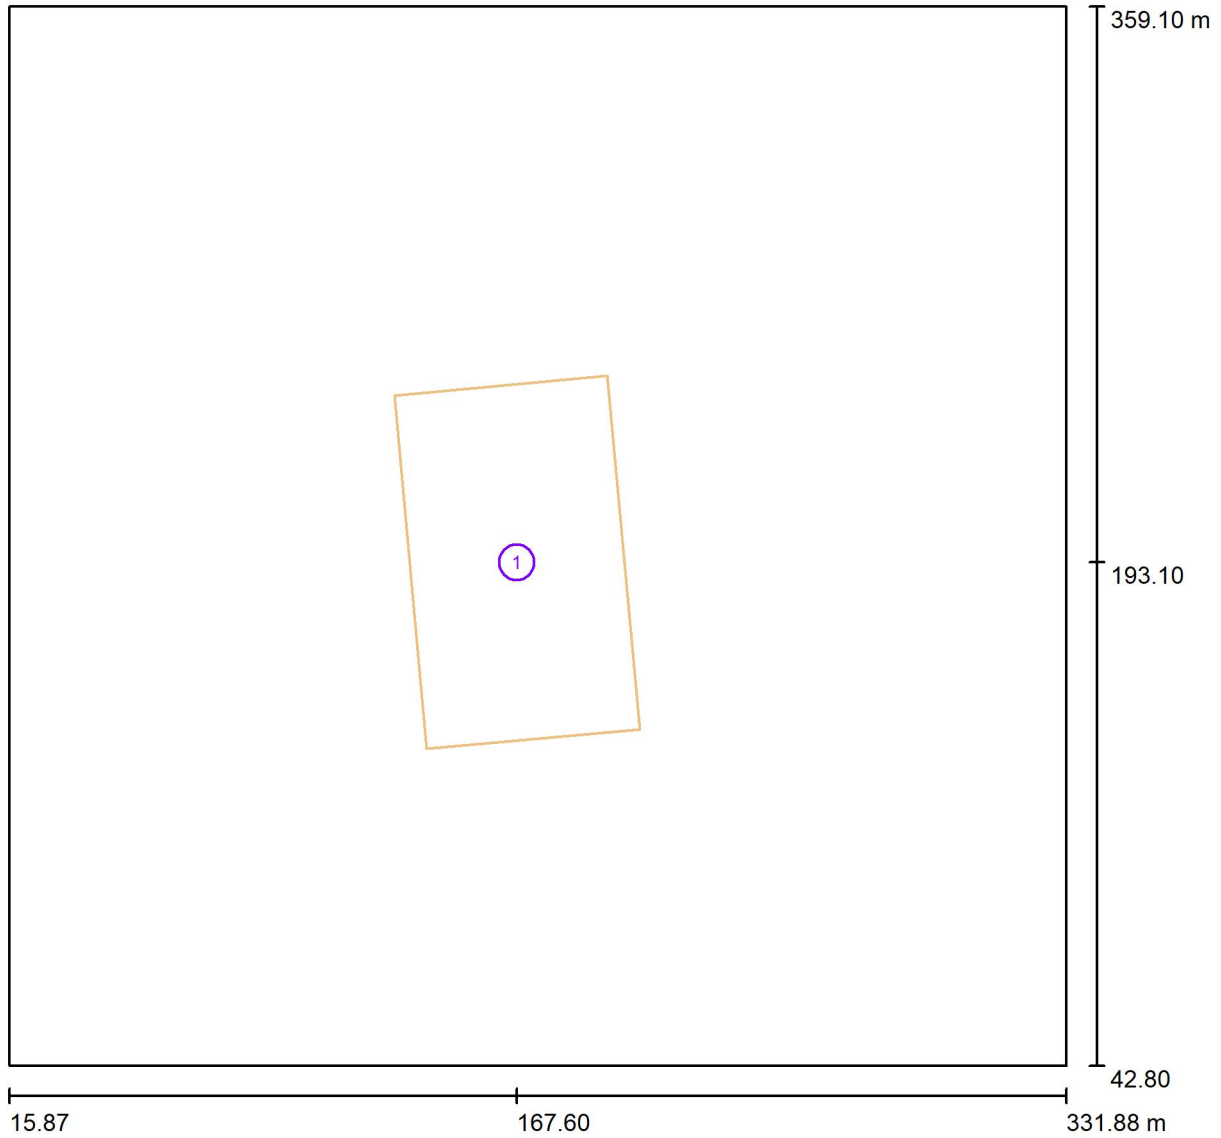

Lydney Rugby Club - Rec Ground

Lydney Rugby Club - Rec Ground 100lux

Direct Sports Lighting

Unit 3 Ure Bank Maltigns, Ripon, HG4 1AE.

Operator Michael Butterill
Telephone 0845 643 0722
Fax
e-Mail sales@directsportslighting.co.uk

Exterior Scene 1 / Sport Sites (layout plan)

Scale 1 : 2260

Sport Site Parts List

No.	Pieces	Designation
1	1	General Sport Area