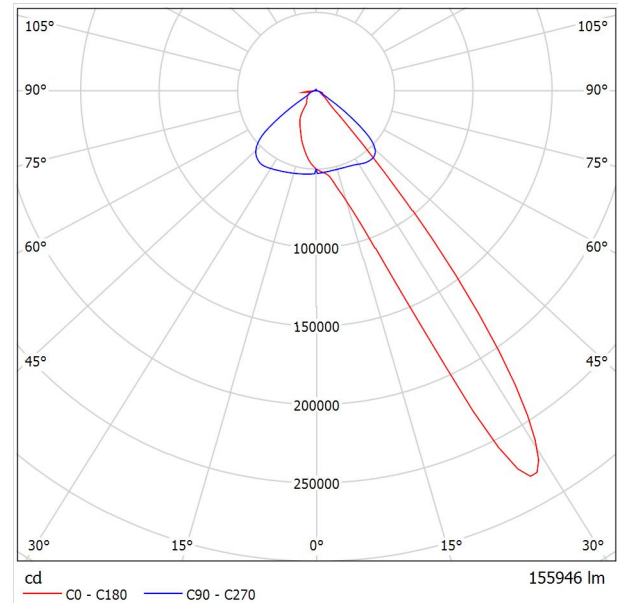

Lydney Rugby Club - Rec Ground

Lydney Rugby Club - Rec Ground 100lux

Direct Sports Lighting

Unit 3 Ure Bank Maltigns, Ripon, HG4 1AE.

Operator Michael Butterill
Telephone 0845 643 0722
Fax
e-Mail sales@directsportslighting.co.uk

NOVA FL10-1200W-NB-SX351C-70RA / Luminaire Data Sheet

Luminous emittance 1:

See our luminaire catalog for an image of the luminaire.

Luminaire classification according to CIE: 99
CIE flux code: 72 94 99 99 100

Due to missing symmetry properties, no UGR table can be displayed for this luminaire.