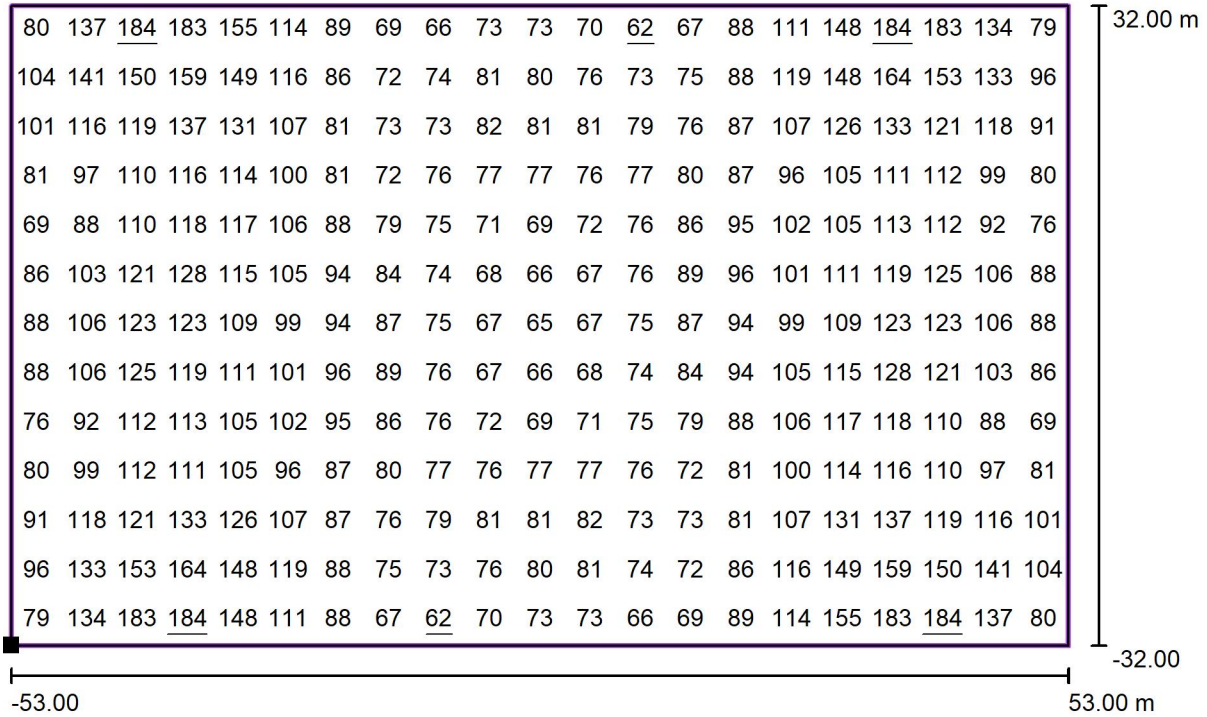

Direct Sports Lighting

Unit 3 Ure Bank Maltigns, Ripon, HG4 1AE.

Operator Michael Butterill
Telephone 0845 643 0722
Fax
e-Mail sales@directsportslighting.co.uk

Exterior Scene 1 / General Sport Area 1 Calculation Grid (PA) / Value Chart (E, Perpendicular)

Values in Lux, Scale 1 : 758

Position of surface in external scene:
Marked point: (130.928 m,
242.982 m, 0.000 m)

Grid: 21 x 13 Points

E_{av} [lx]
100

E_{min} [lx]
62

E_{max} [lx]
184

u_0
0.62

E_{min} / E_{max}
0.34