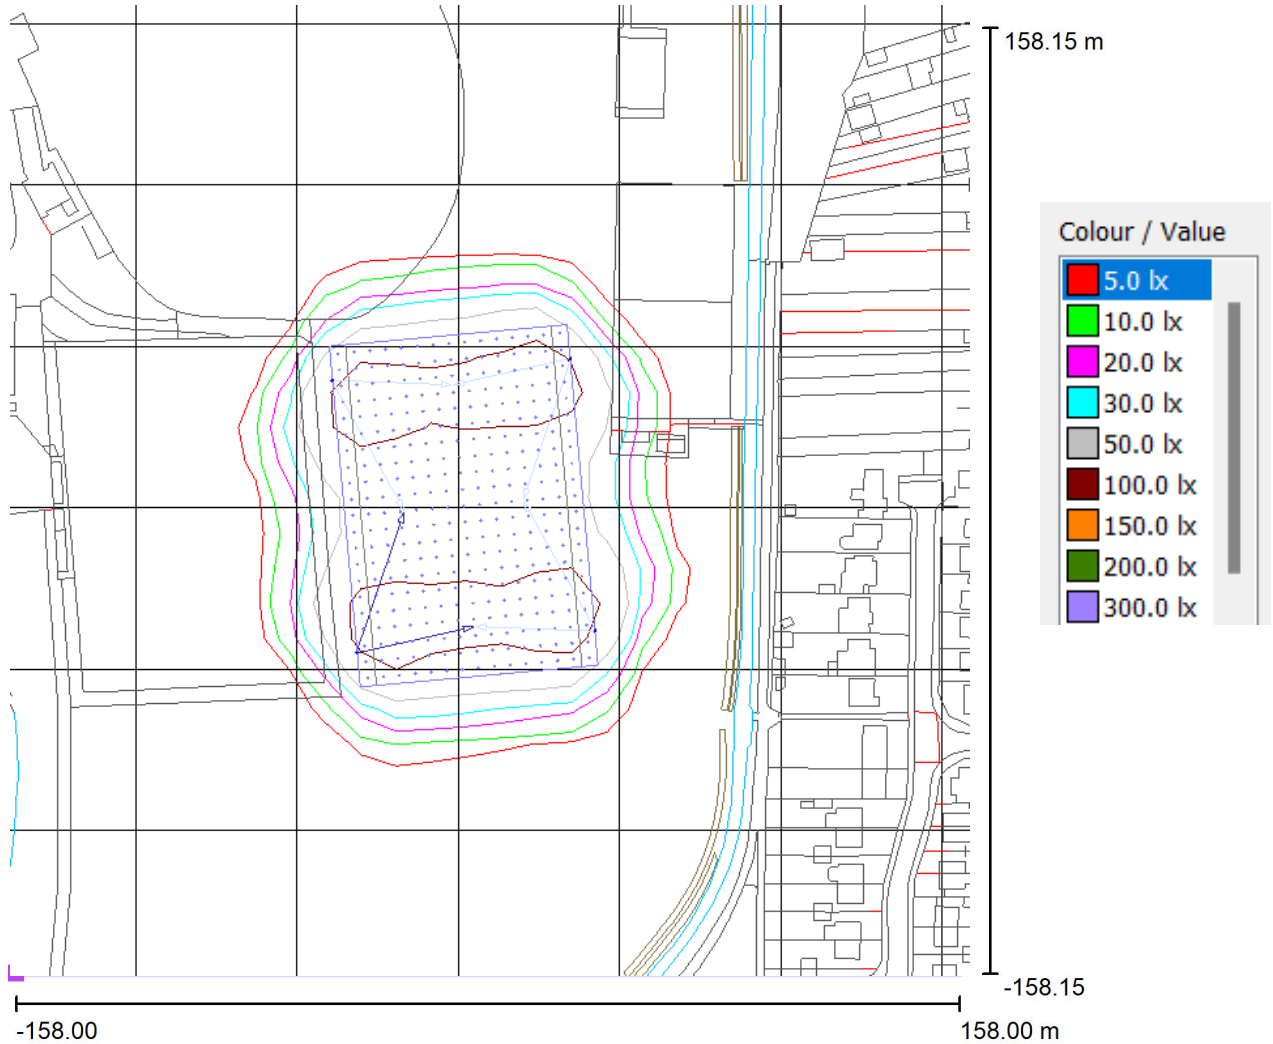

## Exterior Scene 1 / Calculation Grid 1 / Isolines (E, Perpendicular)

Values in Lux, Scale 1 : 2533

Position of surface in external scene:

Marked point: (15.874 m, 42.800 m,  
 0.000 m)

Grid: 29 x 29 Points