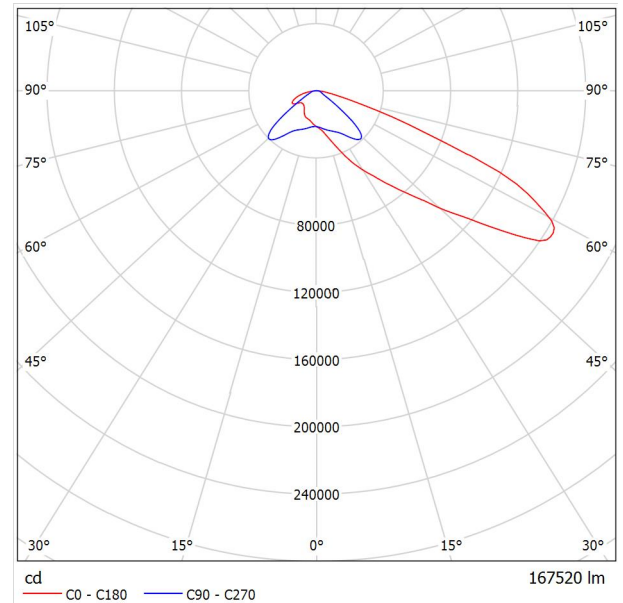

Lydney Rugby Club - Rec Ground

Lydney Rugby Club - Rec Ground 100lux

Direct Sports Lighting

Unit 3 Ure Bank Maltigns, Ripon, HG4 1AE.

Operator Michael Butterill
Telephone 0845 643 0722
Fax
e-Mail sales@directsportslighting.co.uk

NOVA PRO FL10-1200W with 2 modules-NB-SX351C-70RA / Luminaire Data Sheet

Luminous emittance 1:

See our luminaire catalog for an image of the luminaire.

Luminaire classification according to CIE: 100
CIE flux code: 28 71 96 100 100

Due to missing symmetry properties, no UGR table can be displayed for this luminaire.