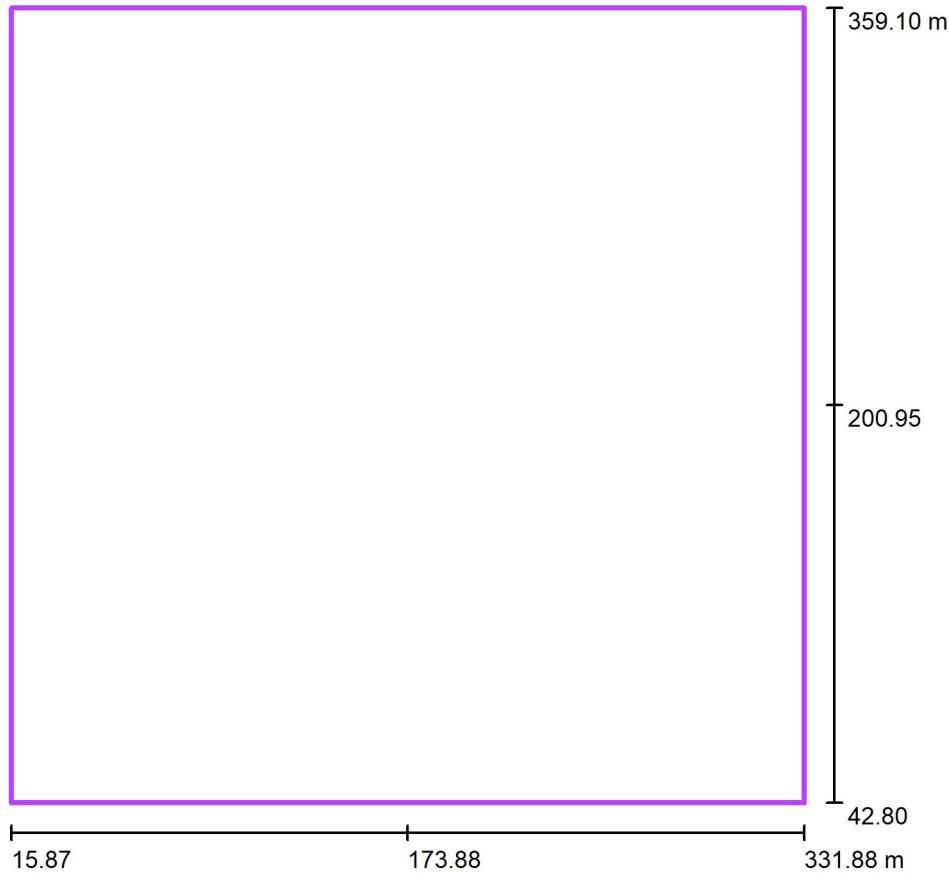

Lydney Rugby Club - Rec Ground

Lydney Rugby Club - Rec Ground 100lux

Direct Sports Lighting

Unit 3 Ure Bank Maltigns, Ripon, HG4 1AE.

Operator Michael Butterill
Telephone 0845 643 0722
Fax
e-Mail sales@directsportslighting.co.uk

Exterior Scene 1 / Calculation Grid 1 / Summary

Scale 1 : 3016

Position: (173.876 m, 200.950 m, 0.000 m)

Size: (316.005 m, 316.300 m)

Rotation: (0.0°, 0.0°, 0.0°)

Type: Normal, Grid: 29 x 29 Points

Results overview

No.	Type	E_{av} [lx]	E_{min} [lx]	E_{max} [lx]	u0	E_{min} / E_{max}	E_{hm} / E_m	H [m]	Camera
1	perpendicular	11	0.03	186	0.00	0.00	/	0.000	/

E_{hm} / E_m = Relationship between middle horizontal and vertical illuminance, H = Measuring Height