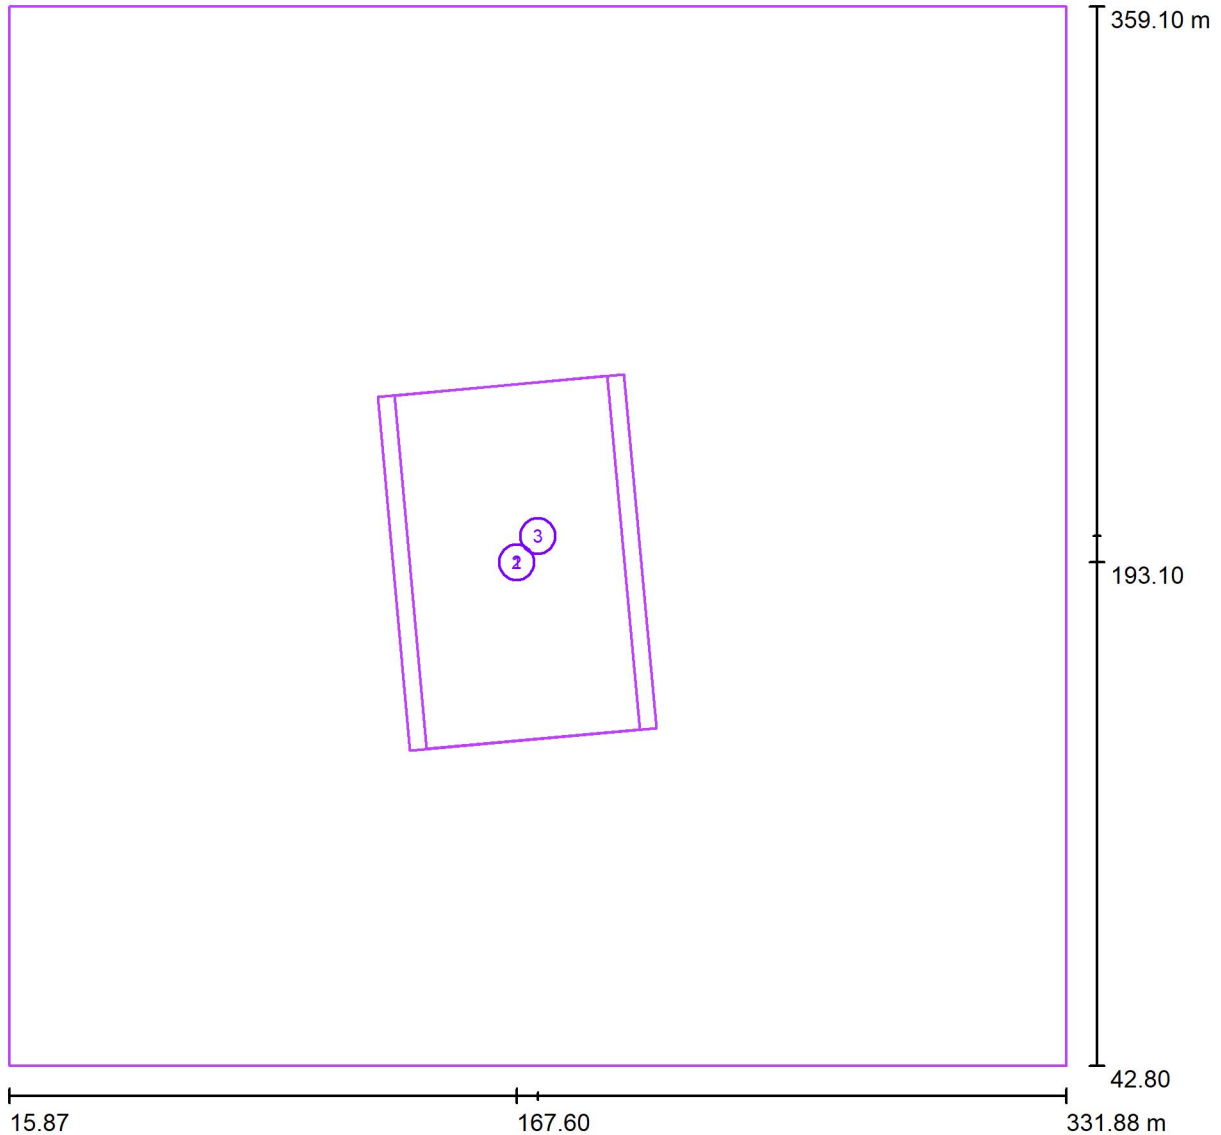

Lydney Rugby Club - Rec Ground

Lydney Rugby Club - Rec Ground 100lux

Direct Sports Lighting

Unit 3 Ure Bank Maltigns, Ripon, HG4 1AE.

Operator Michael Butterill
Telephone 0845 643 0722
Fax
e-Mail sales@directsportslighting.co.uk

Exterior Scene 1 / Calculation Grid (Coordinates List)

Scale 1 : 2260

List of the Calculation Grids

No.	Designation	Position [m]			Size [m]		Rotation [°]		
		X	Y	Z	L	W	X	Y	Z
1	General Sport Area 1 Calculation Grid (PA)	167.600	193.100	0.000	106.000	64.000	0.0	0.0	-84.8
2	General Sport Area 1 Calculation Grid (TA)	167.600	193.100	0.000	106.000	74.000	0.0	0.0	-84.8
3	Calculation Grid 1	173.876	200.950	0.000	316.005	316.300	0.0	0.0	0.0