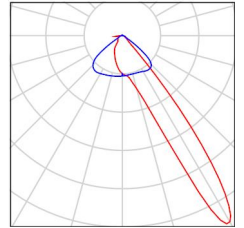

Lydney Rugby Club - Rec Ground

Lydney Rugby Club - Rec Ground 100lux

Direct Sports Lighting

Unit 3 Ure Bank Maltigns, Ripon, HG4 1AE.

Operator Michael Butterill
Telephone 0845 643 0722
Fax
e-Mail sales@directsportslighting.co.uk

Lydney Rugby Club - Rec Ground / Luminaire parts list

8 Pieces NOVA FL10-1200W-NB-SX351C-70RA
Article No.:
Luminous flux (Luminaire): 155946 lm
Luminous flux (Lamps): 155946 lm
Luminaire Wattage: 1197.8 W
Luminaire classification according to CIE: 99
CIE flux code: 72 94 99 99 100
Fitting: 1 x User defined (Correction Factor
1.000).

See our luminaire
catalog for an image of
the luminaire.