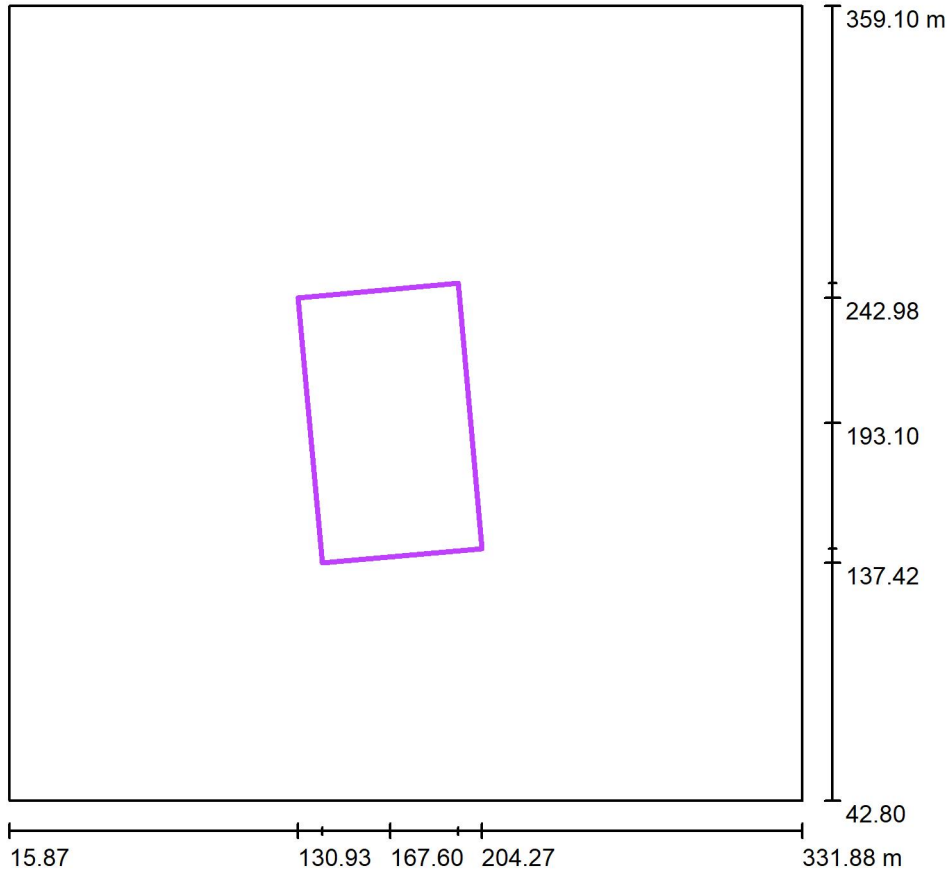

## Exterior Scene 1 / General Sport Area 1 Calculation Grid (PA) / Summary

Scale 1 : 3016

Position: (167.600 m, 193.100 m, 0.000 m)  
 Size: (106.000 m, 64.000 m)  
 Rotation: (0.0°, 0.0°, -84.8°)  
 Type: Normal, Grid: 21 x 13 Points  
 Belongs to the following sport arena: General Sport Area 1