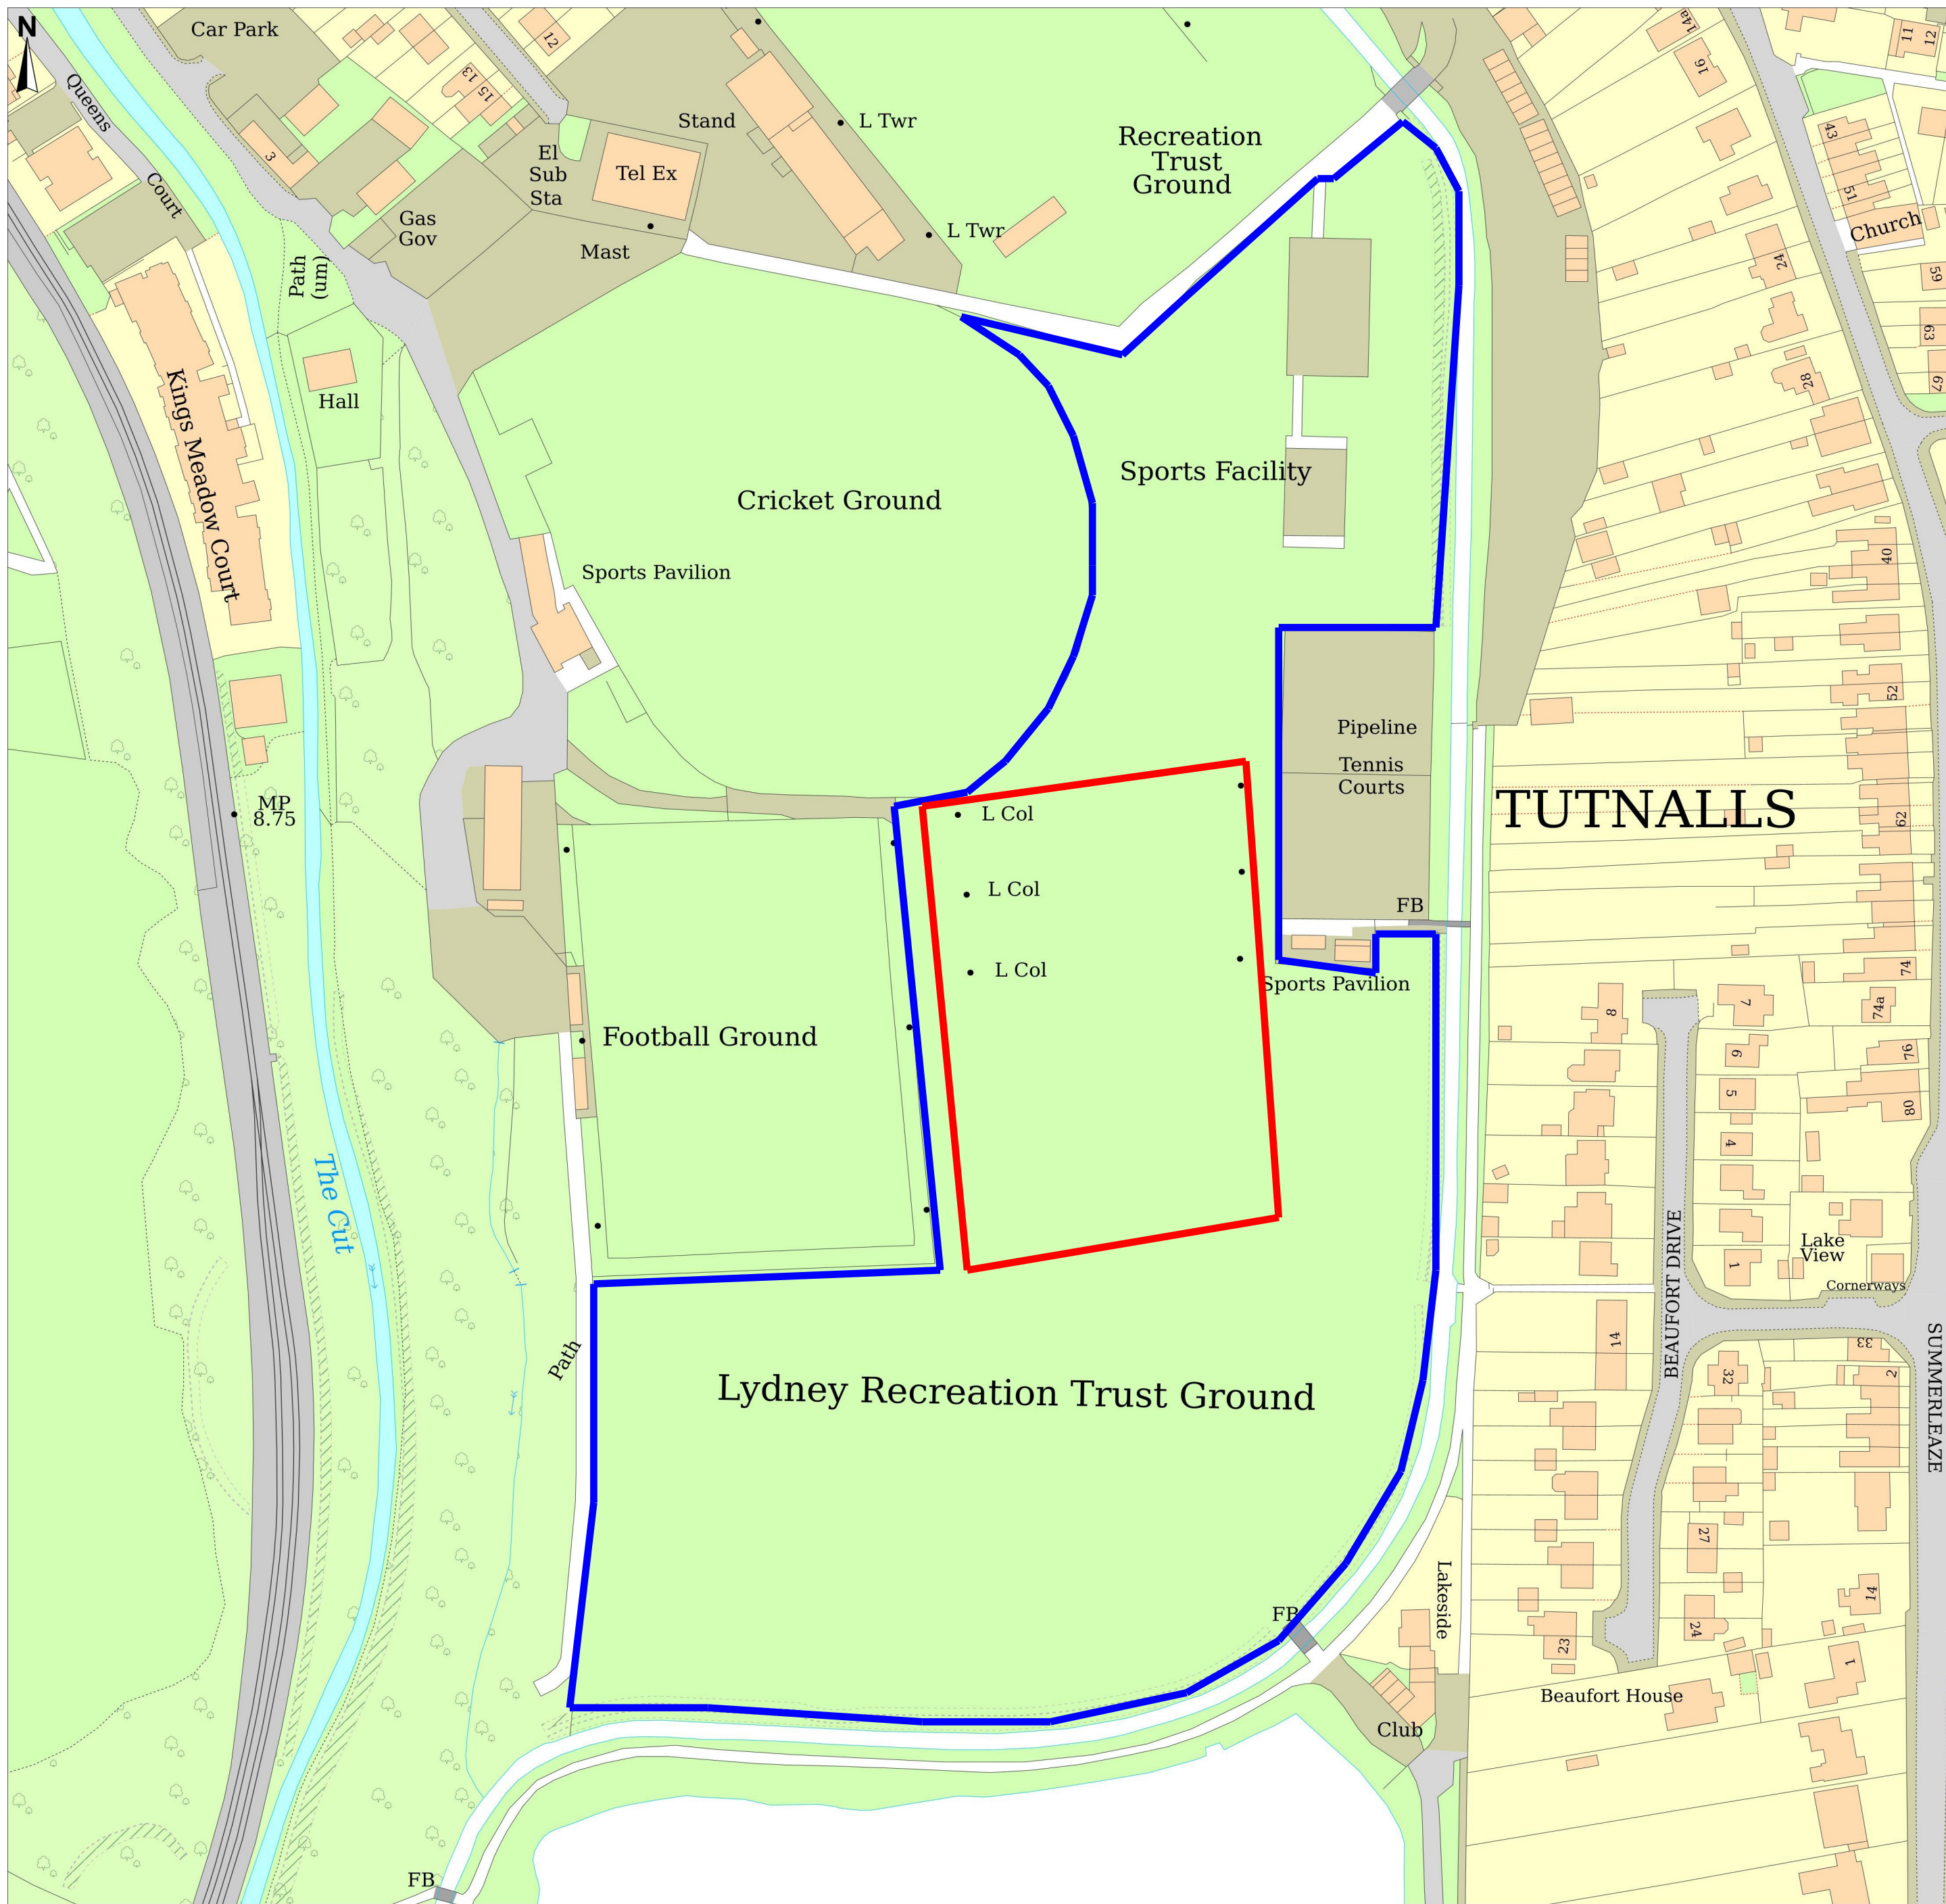

Lydney Recreation Ground Swan Road Lydney Gloucestershire GL15 5RU

1:1250 @ A2