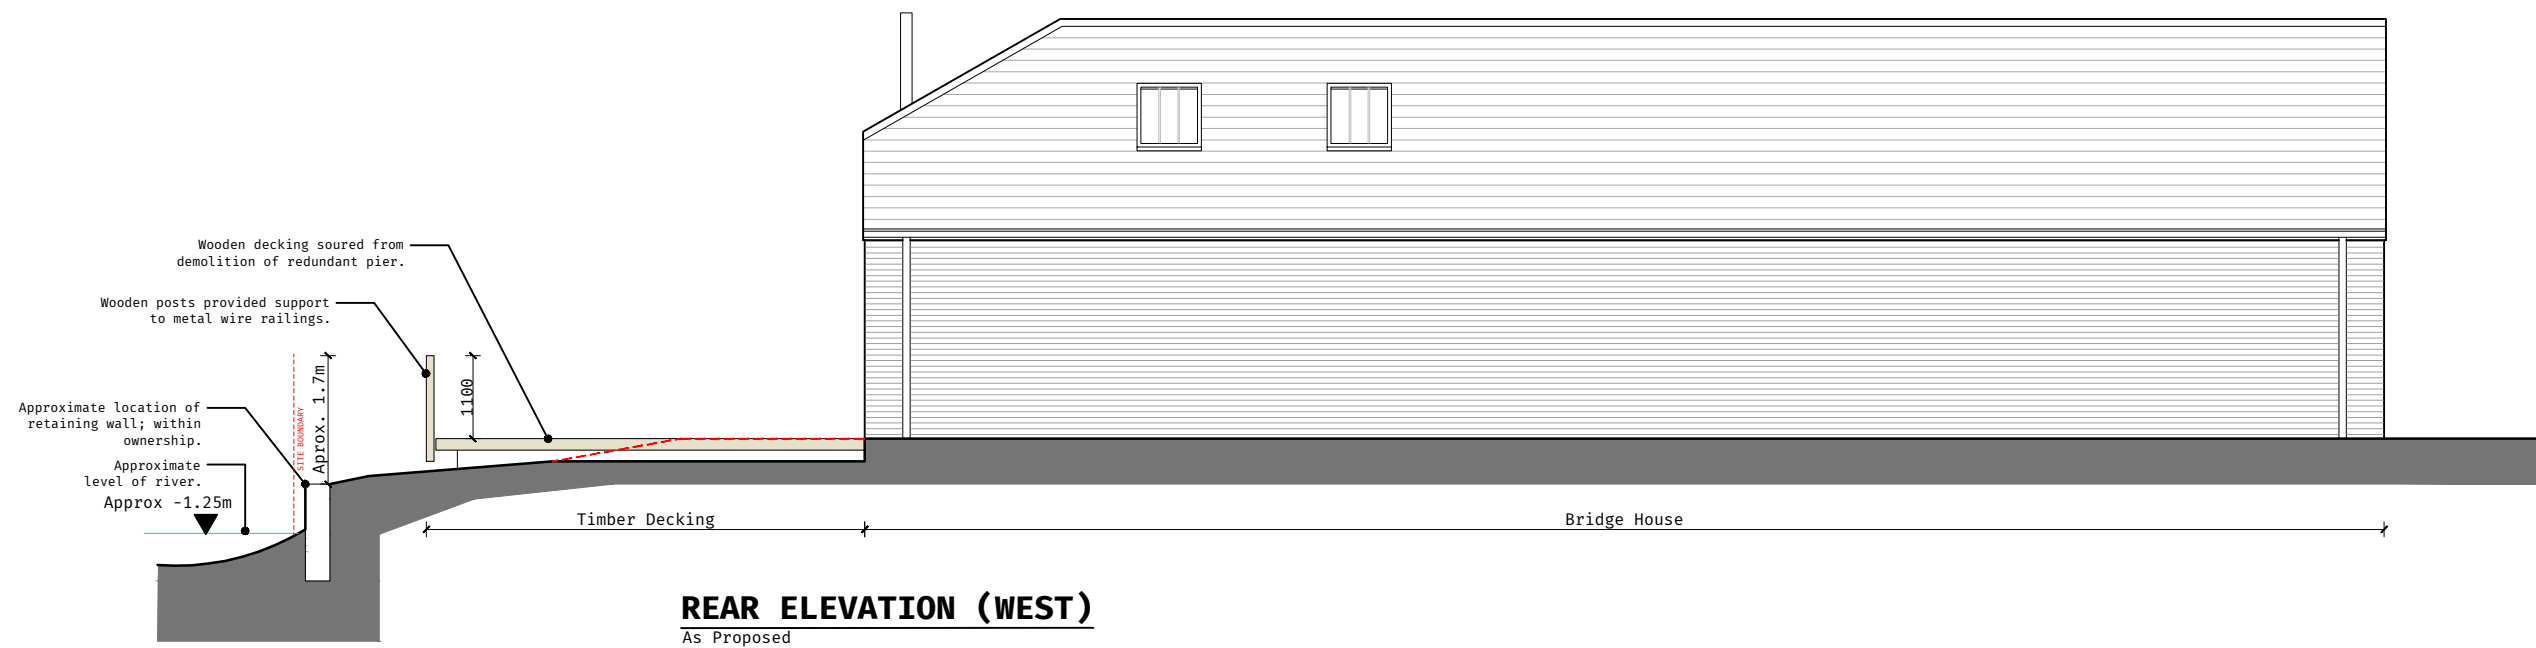

FRONT ELEVATION (WEST)
As Proposed

REAR ELEVATION (WEST)
As Proposed

Rev Date Revision Comment By

**Front & Rear Elevations
As Proposed**

Drawn by: SC Checked by: //
Scale: 1:100 @ A3

Motive Agency
Chobham, Surrey
GU24 8LZ