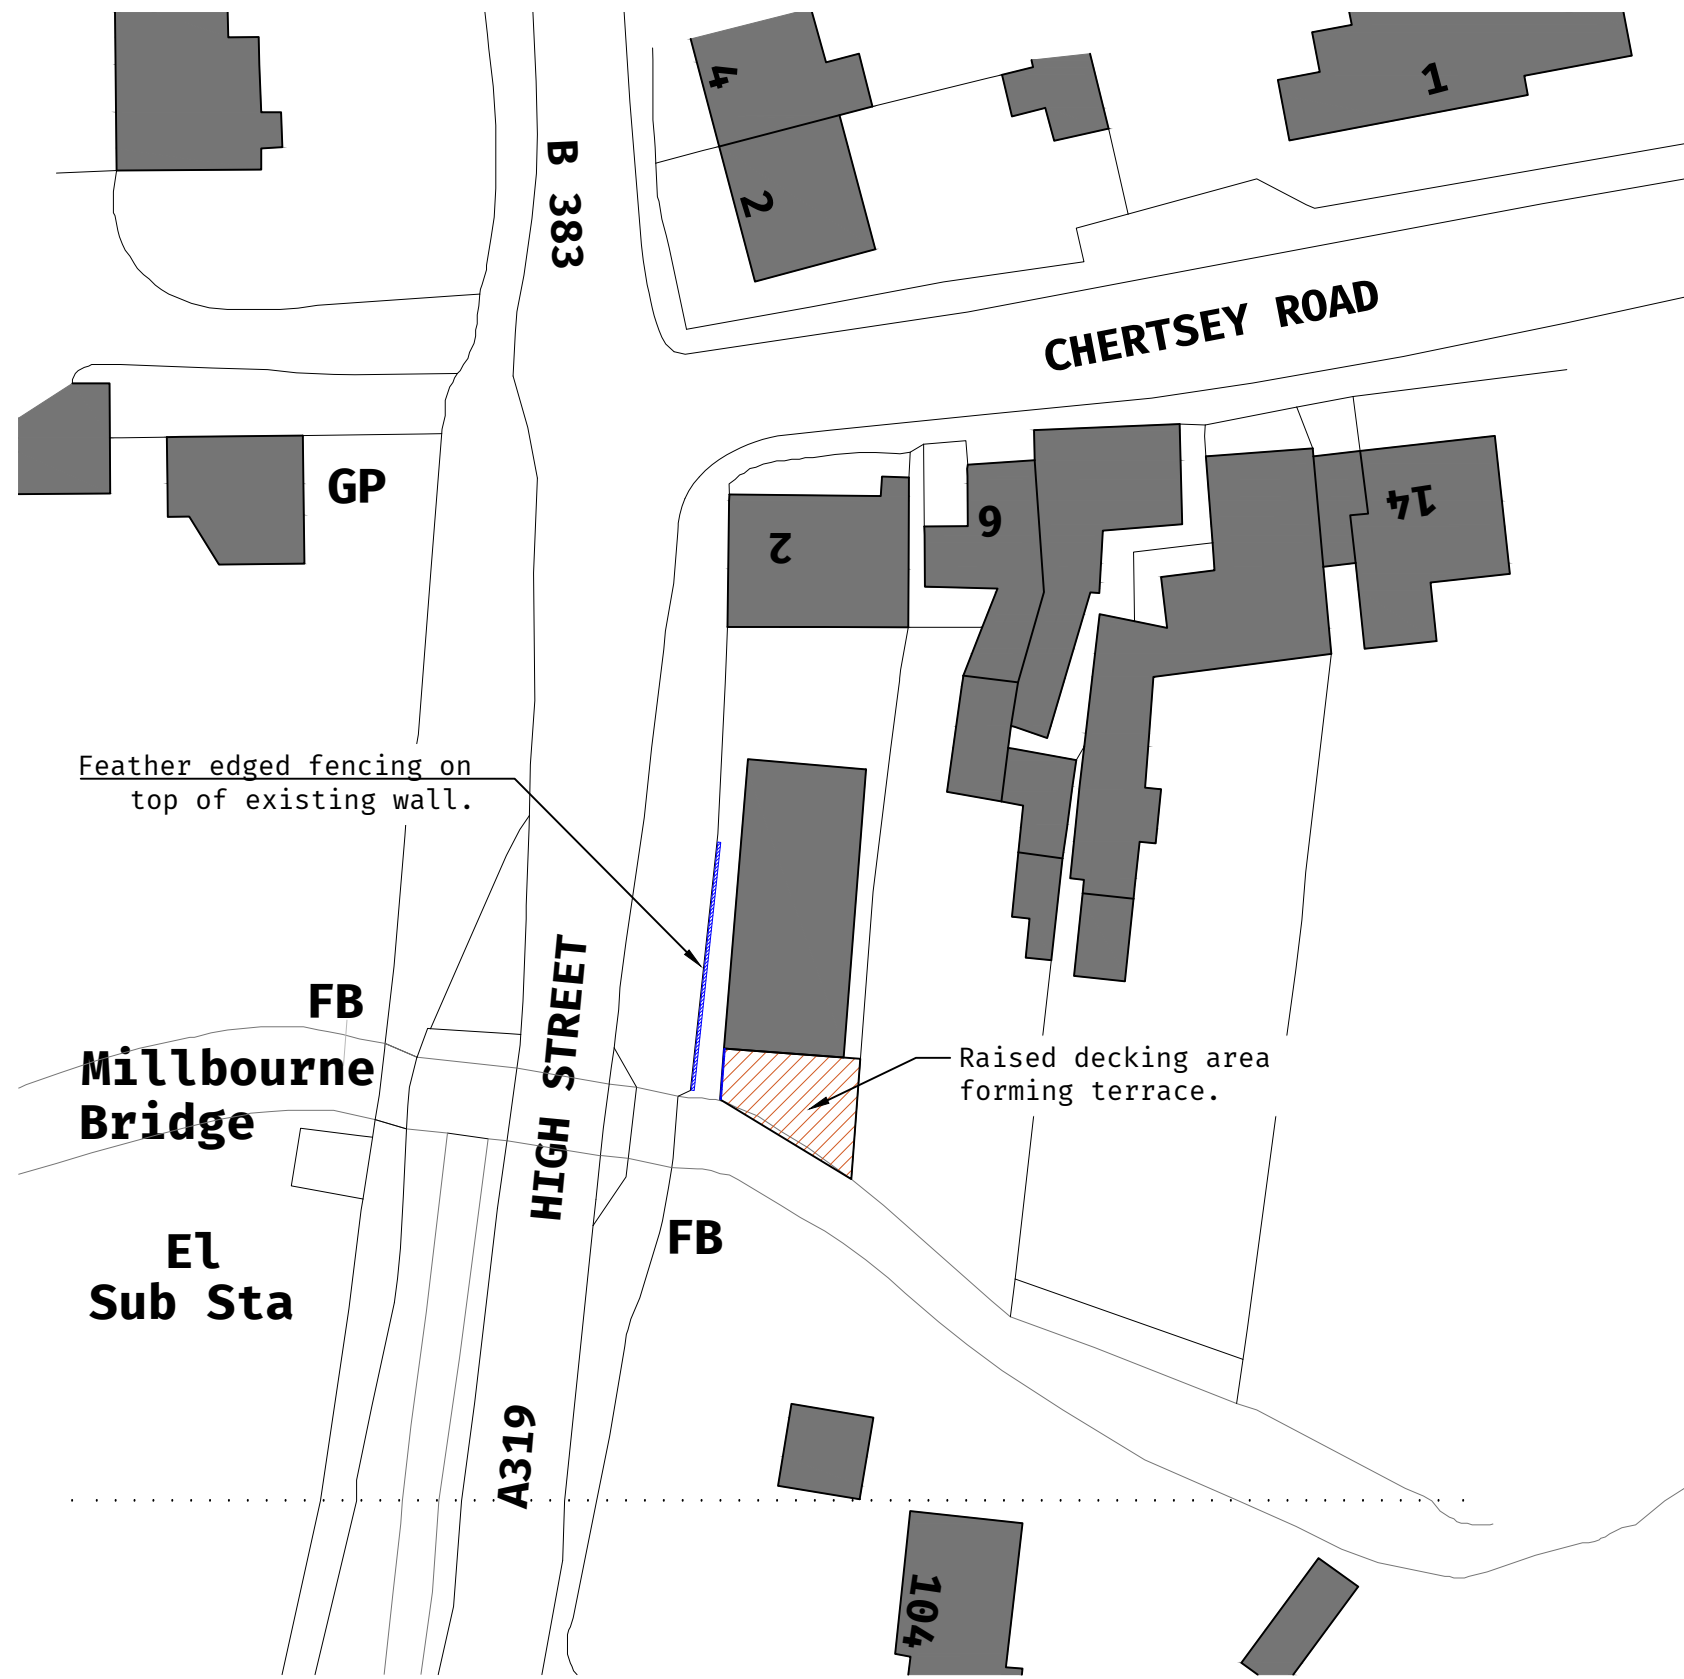

LOCATION PLAN

0 62.5 125
SCALE BAR 1:1250

Ordnance Survey (c) Crown Copyright 2023. All rights reserved. Licence number 100022432

BLOCK PLAN

0 25 50
SCALE BAR 1:500

Rev Date Revision Comment By Location & Block Plan

Drawn by: SC Checked by: //
Scale: As Stated @ A3

Motive Agency
Chobham, Surrey
GU24 8LZ

106
High Street

22-2001
040

Mitchell Evans
90 / Meadow
Godalming
GU7 3HY
01483 453 453