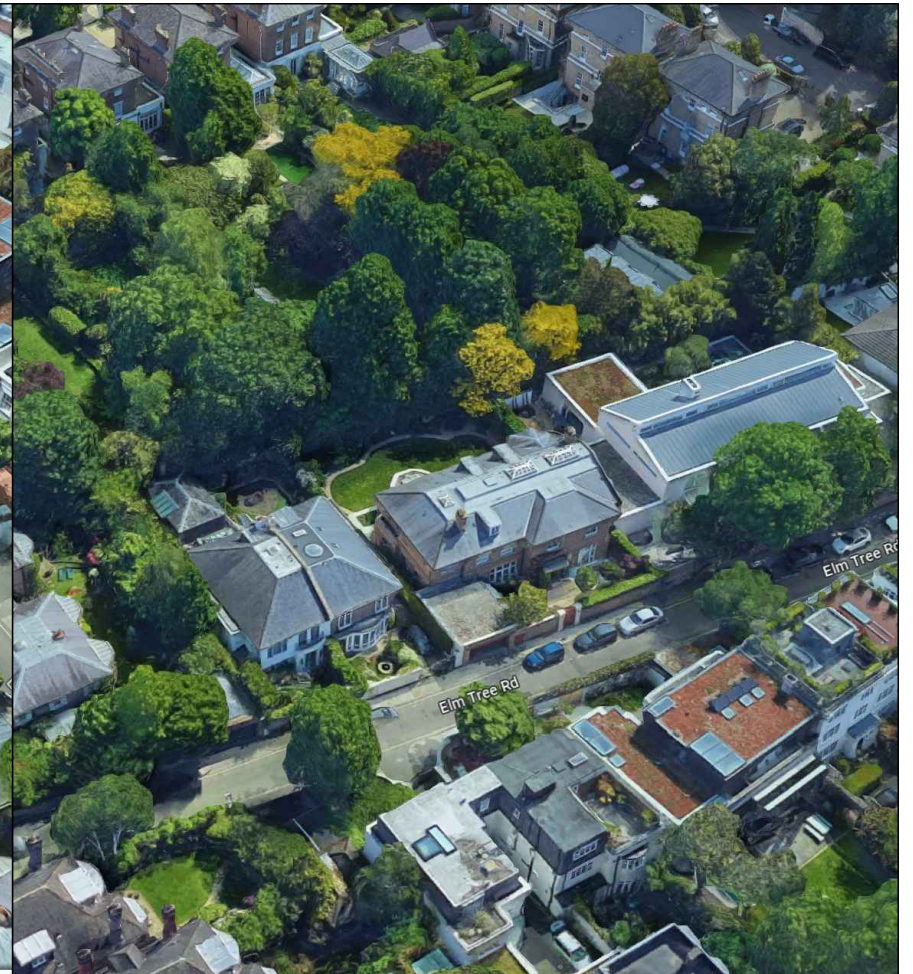

03

Date	Rev.	Amendment

Project:
28 Elm Tree Road, London, NW8 9JP

Drawing Title:
EXISTING - BIRDS EYE PHOTOGRAPHS

Date
NOV 23

Scale
1.100@A3

Drawing Status
PLANNING

Drawing No.
ET(02)40

Revision
-