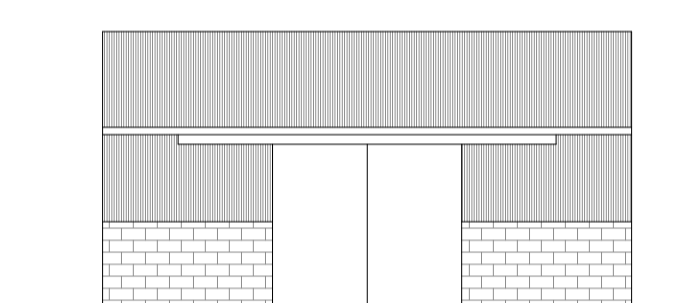

North Elevation

South Elevation

West Elevation

East Elevation

Plan View

IAN PICK ASSOCIATES LTD
Specialist Agricultural & Rural Planning Consultants

Station Farm Offices
Wansford Road
Nafferton
Driffield
East Yorkshire
YO25 8NJ

T : 01377 253363
E : mail@ianpick.co.uk
W : www.ianpickassociates.co.uk

CLIENT

Mason Farming Ltd
East End Farm
Butterwick
Malton
YO17 8HF

JOB TITLE

Proposed Replacement Cattle
Shed

DWG. TITLE

Existing Elevations of Cattle
Shed to be Demolished A1

REV

-

SCALE BAR 1:200