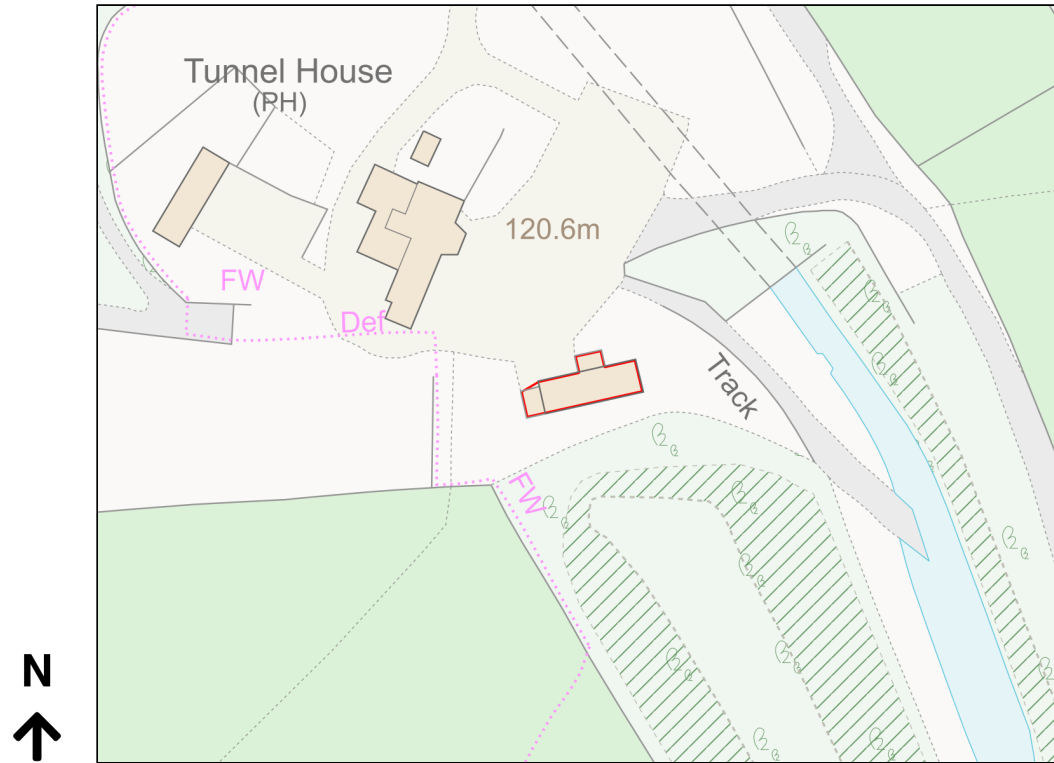

# Location Plan

Site Address: Tunnel House Inn, Tunnel House Inn, Road From Trewsbury Road To Railway Line, Coates, GL7 6PW

Date Produced: 20-Nov-2023

Scale: 1:1250 @A4

Planning Portal Reference: PP-12579553v1