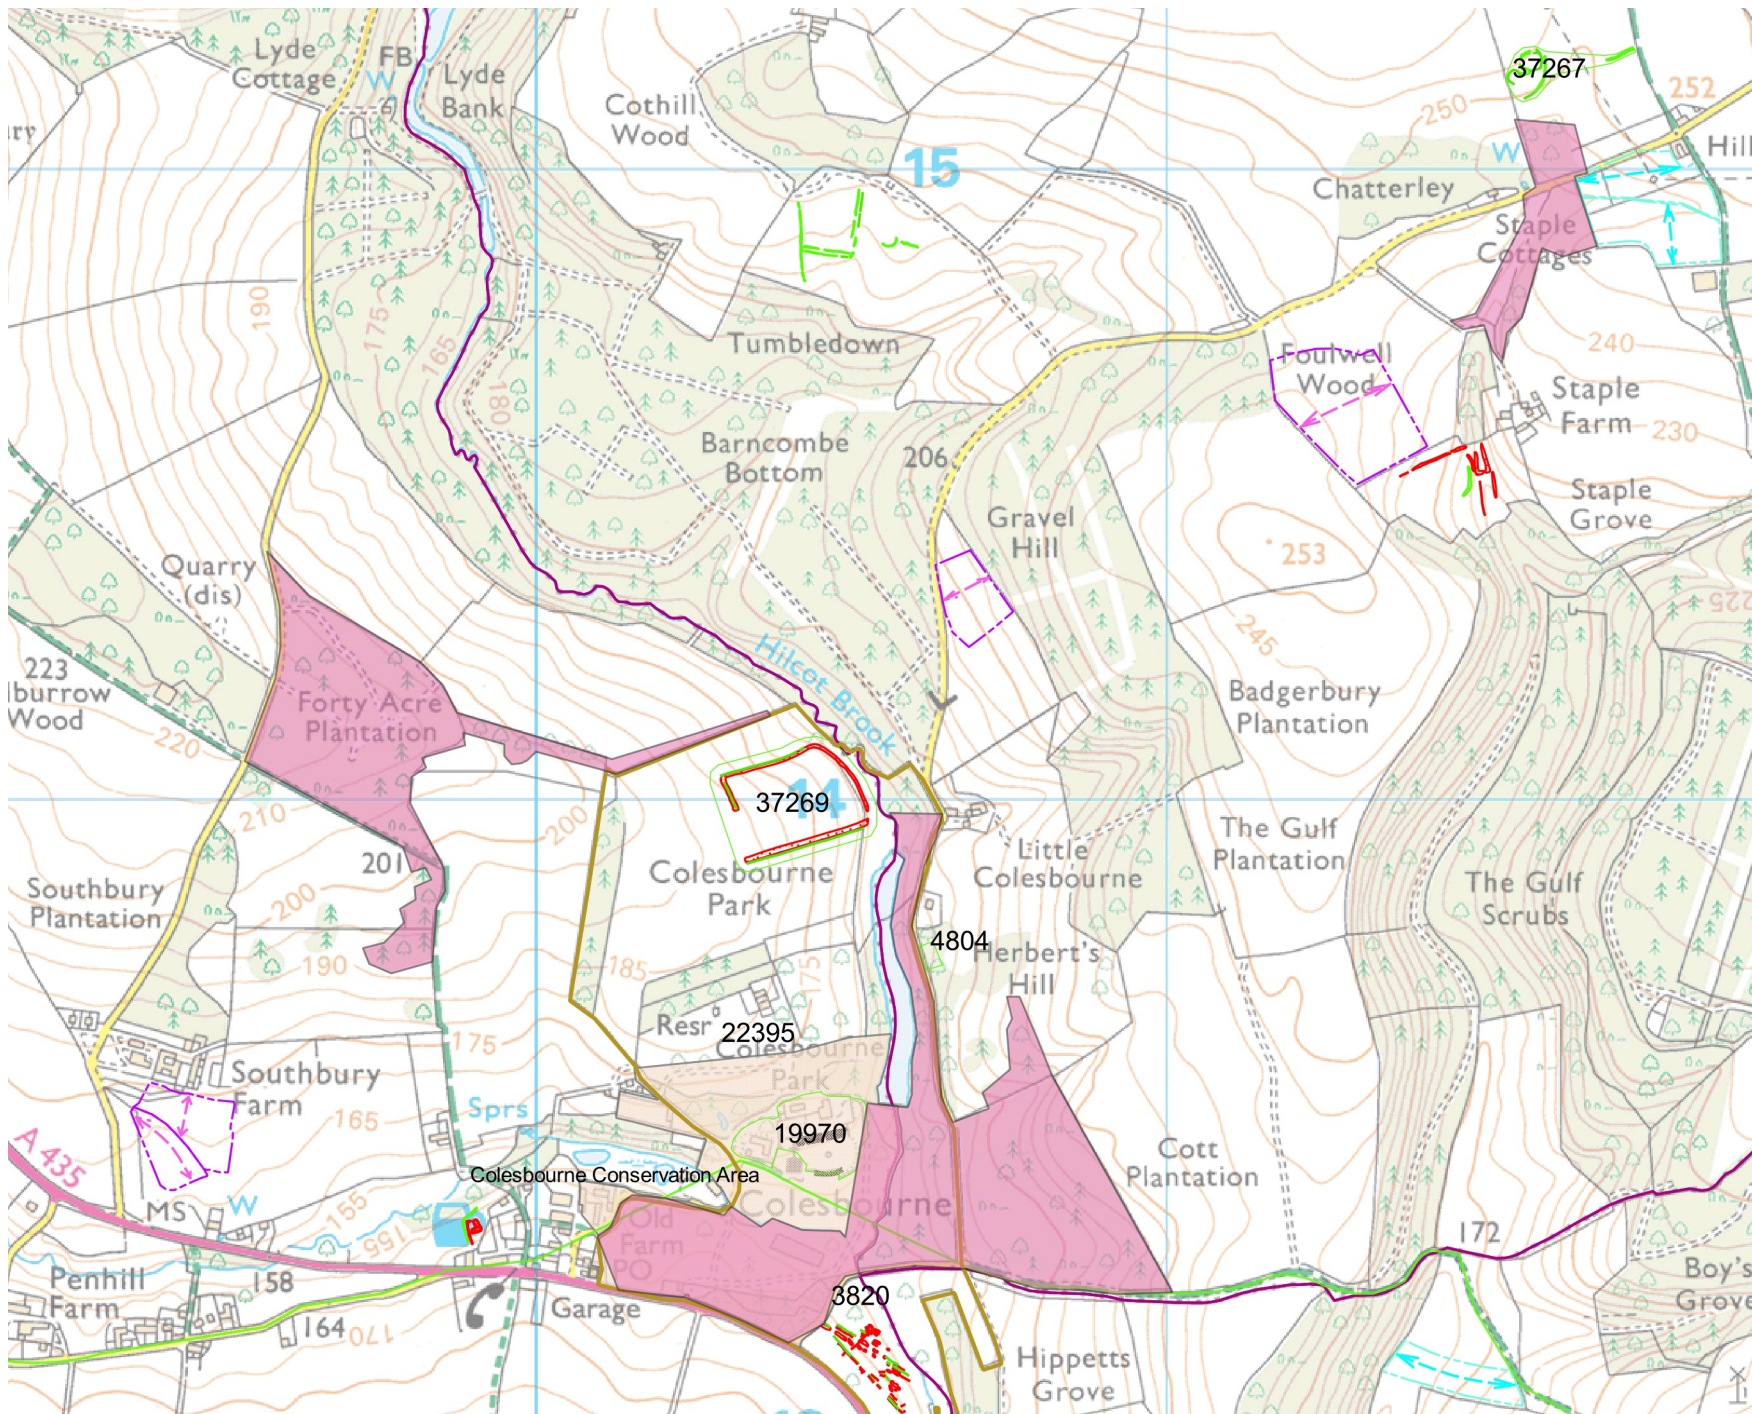

# HER Search

## HER Legend

 CS SHINE Apps 2023

Sent HER polygons

 General Archaeological Record

 Glos Gardens Landscape Trust

Drawn by: HER Team

SCALE:1:12,000

Date: 14-Dec-2023

This map is reproduced from (or based upon) the Ordnance Survey material with the permission of Ordnance Survey on behalf of the controller of Her Majesty's Stationery Office (c) Crown Copyright. Unauthorised reproduction infringes Crown copyright and may lead to prosecution or civil proceedings. Gloucestershire County Council 100019134 2023