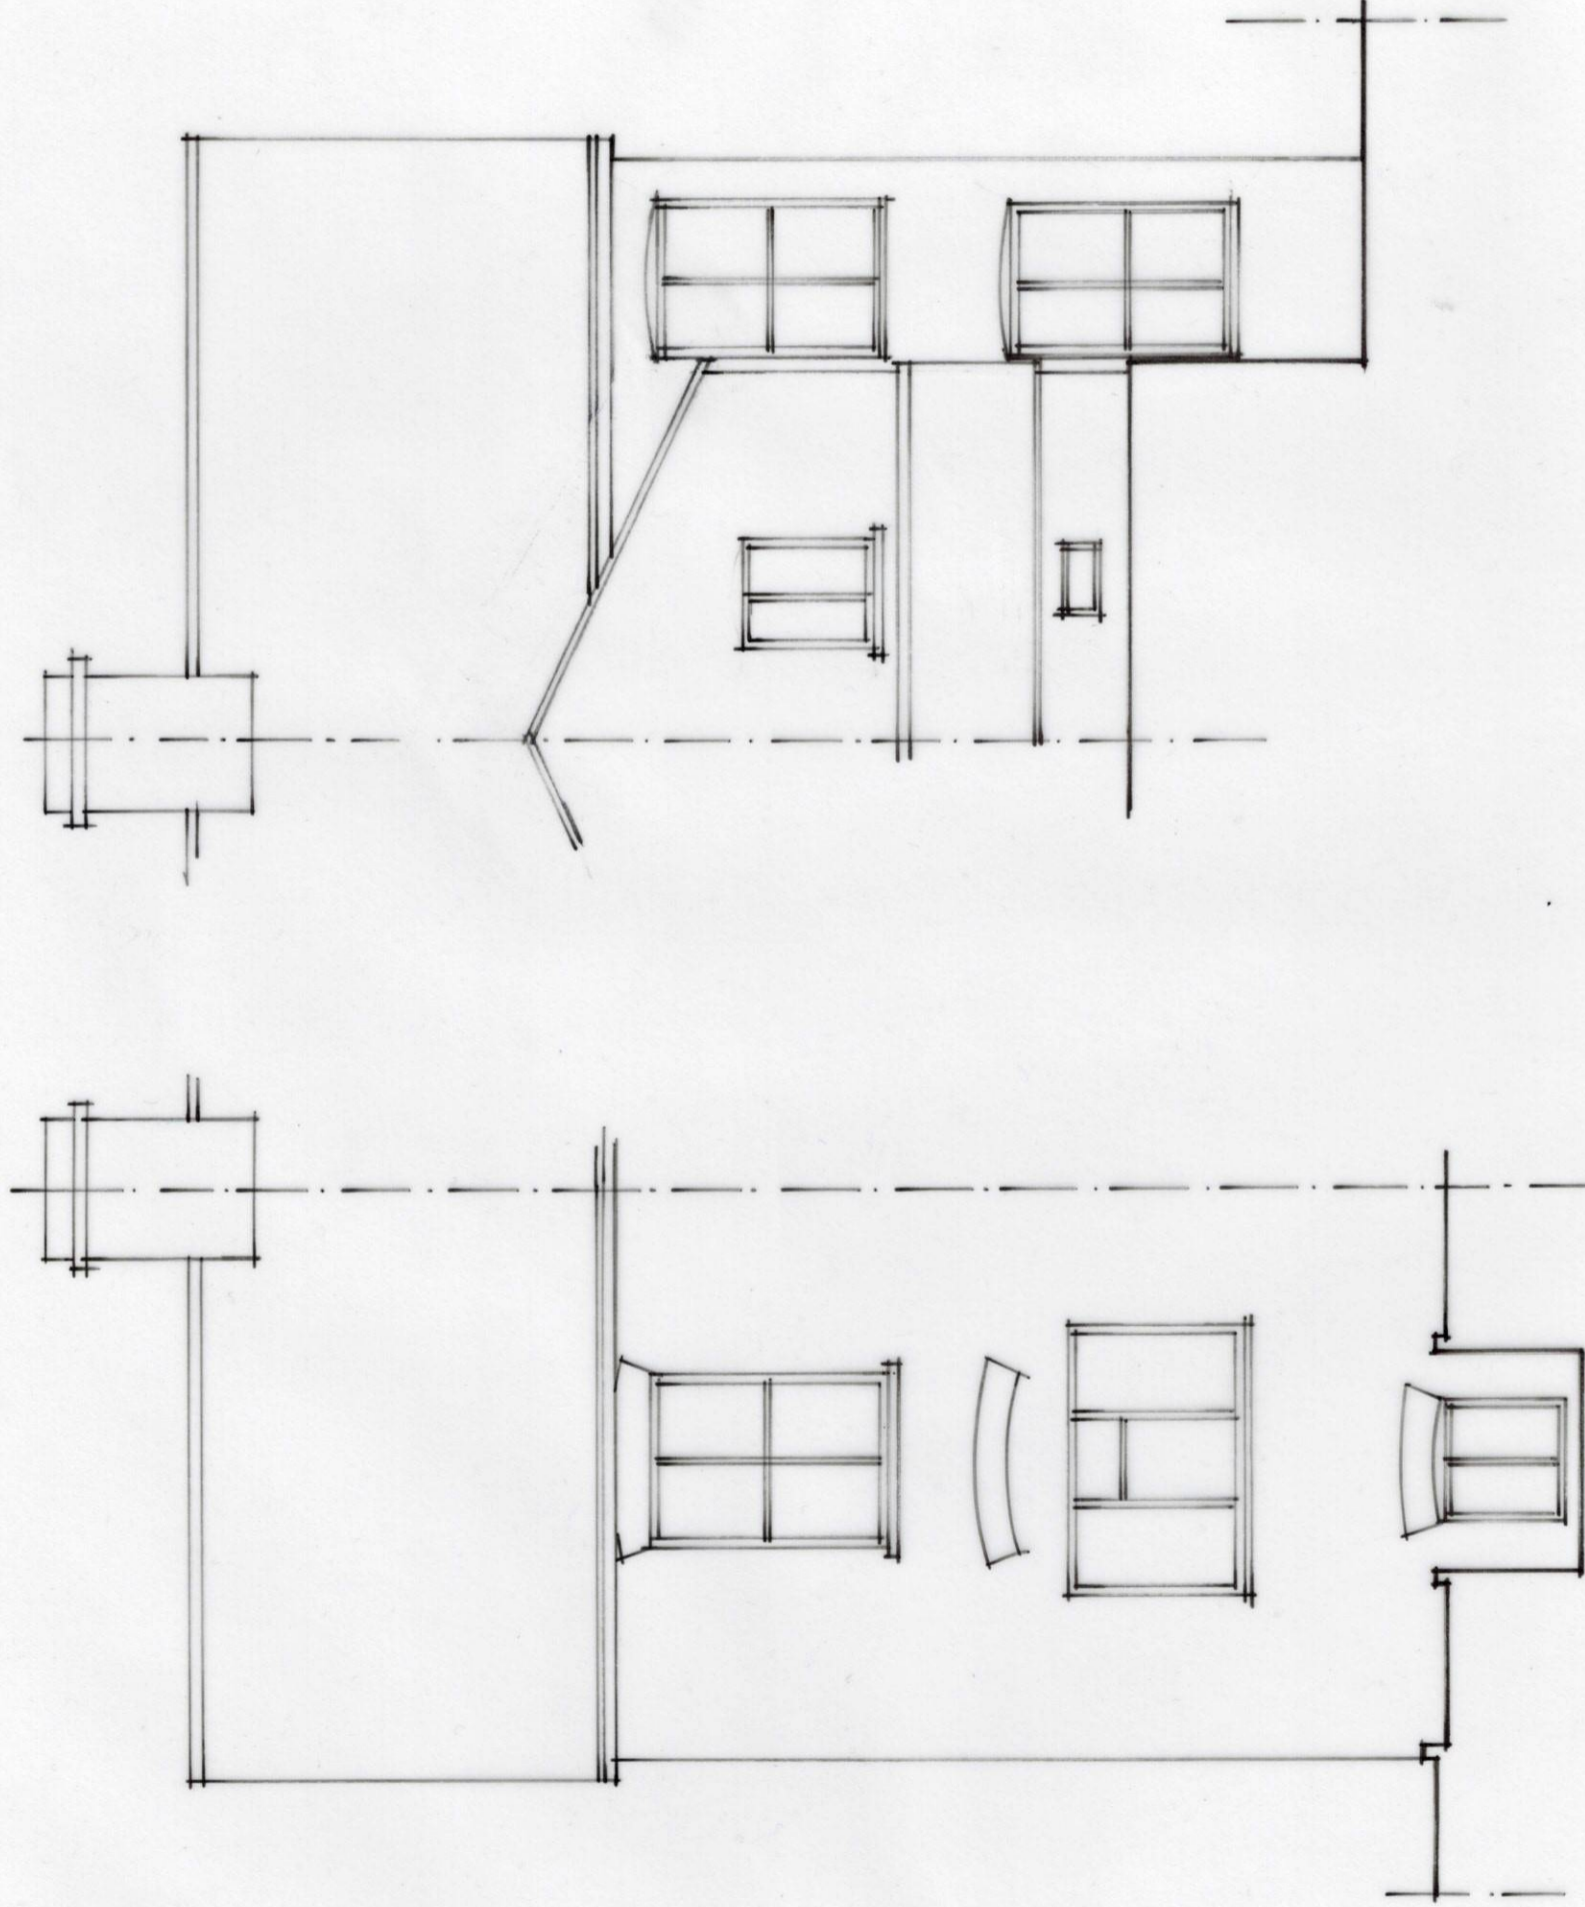

A	Date	Revision

© copyright

Client

C. MOXEY & C. MURPHY

Job Title

37 ADDISON ROAD
GUILDFORD
GU1 3AA

Drawing Title

FRONT & REAR
ELEVATIONS
AS EXISTING

Scale

1:50 @ A3

Date

NOV 23

Drawn by

JS

Drg. No.

2315. E-3

Rev.

FRONT ELEVATION

REAR ELEVATION