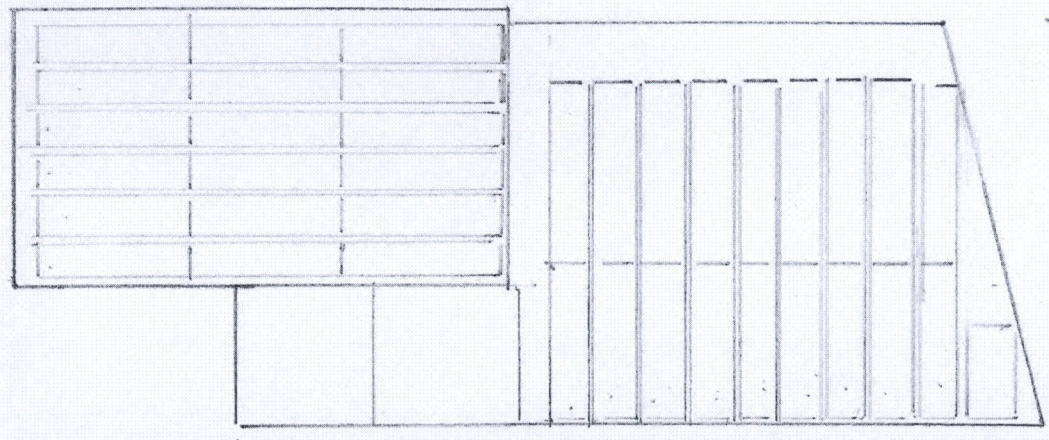

NORTH COTTAGE, BOSTON RD

NO INT SCALE

PROPOSED ROOF PLAN OF SHED CARPORT AND GARAGE

S / 195 / 2135 / 23

FLOOR PLAN OF EXISTING SHED CARPORT AND GARAGE