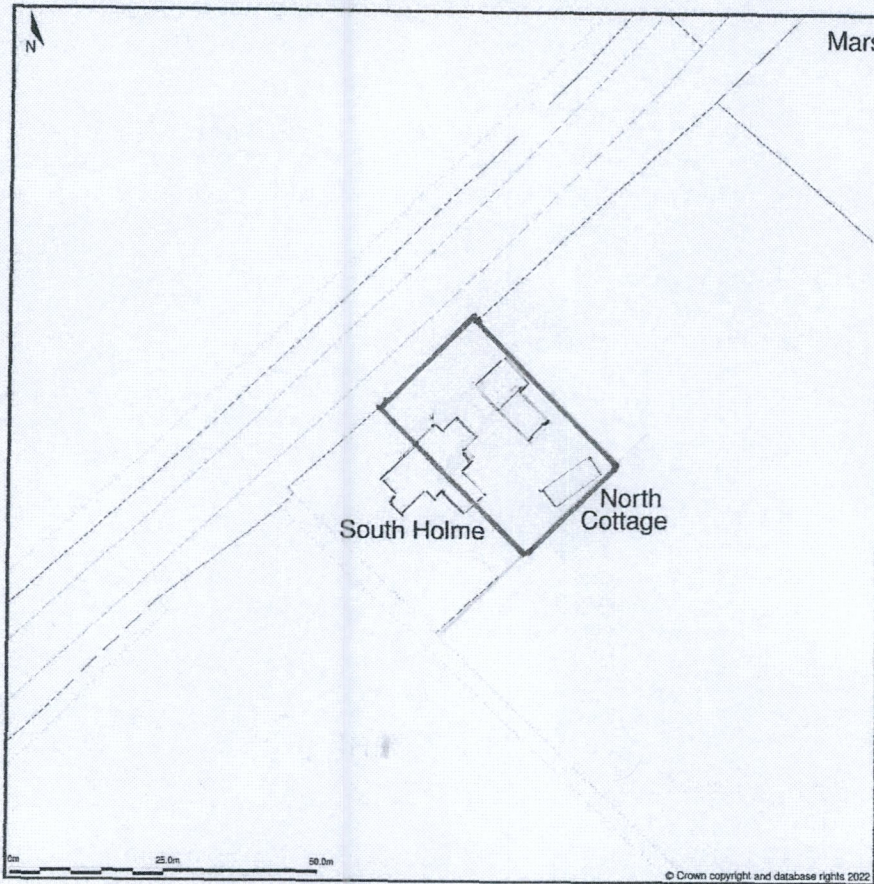

North Cottage, Boston Road, Wainfleet St Mary, Lincolnshire, PE24 4HH

Site Plan shows area bounded by: 549681.35, 357345.22 549822.77, 357486.64 (at a scale of 1:1250), OSGridRef: TF49755741. The representation of a road, track or path is no evidence of a right of way. The representation of features as lines is no evidence of a property boundary.

Produced on 17th Oct 2022 from the Ordnance Survey National Geographic Database and incorporating surveyed revision available at this date. Reproduction in whole or part is prohibited without the prior permission of Ordnance Survey. © Crown copyright 2022. Supplied by <https://www.buyaplan.co.uk> digital mapping a licensed Ordnance Survey partner (100053143). Unique plan reference: #00764997-14B249

S / 195 / 2135 / 23