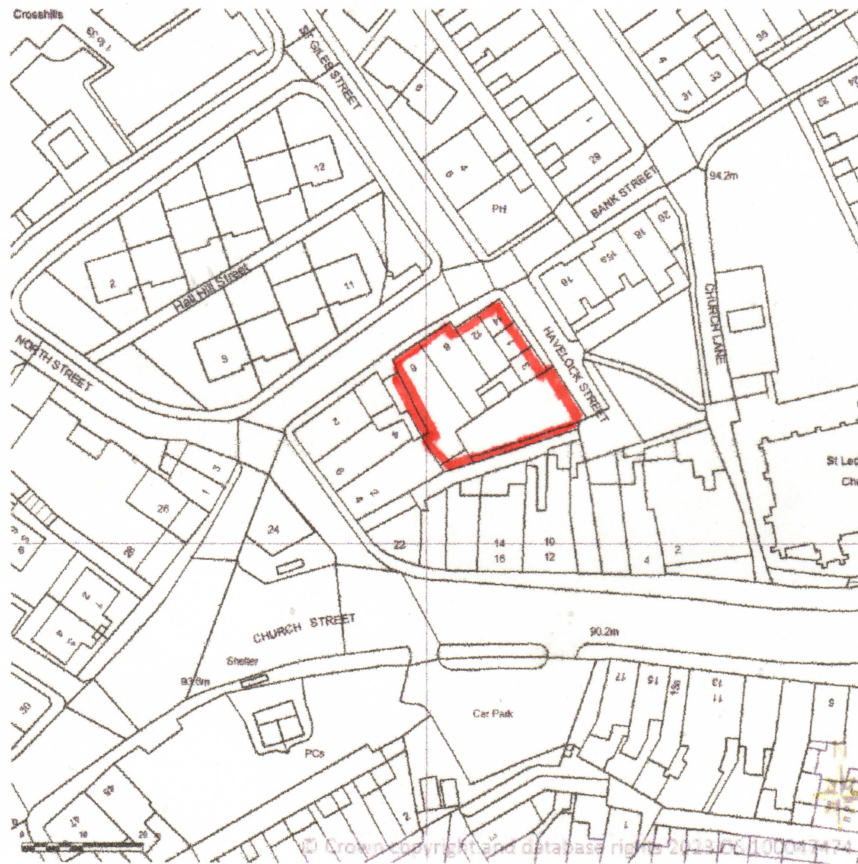

**SITE LOCATION PLAN**  
**AREA 2 HA**  
**SCALE 1:1250 on A4**  
**CENTRE COORDINATES: 379202, 434018**

Supplied by Streetwise Maps Ltd  
[www.streetwise.net](http://www.streetwise.net)  
Licence No: 100047474  
28/06/2023 15:53

BANK STREET SITE PLAN