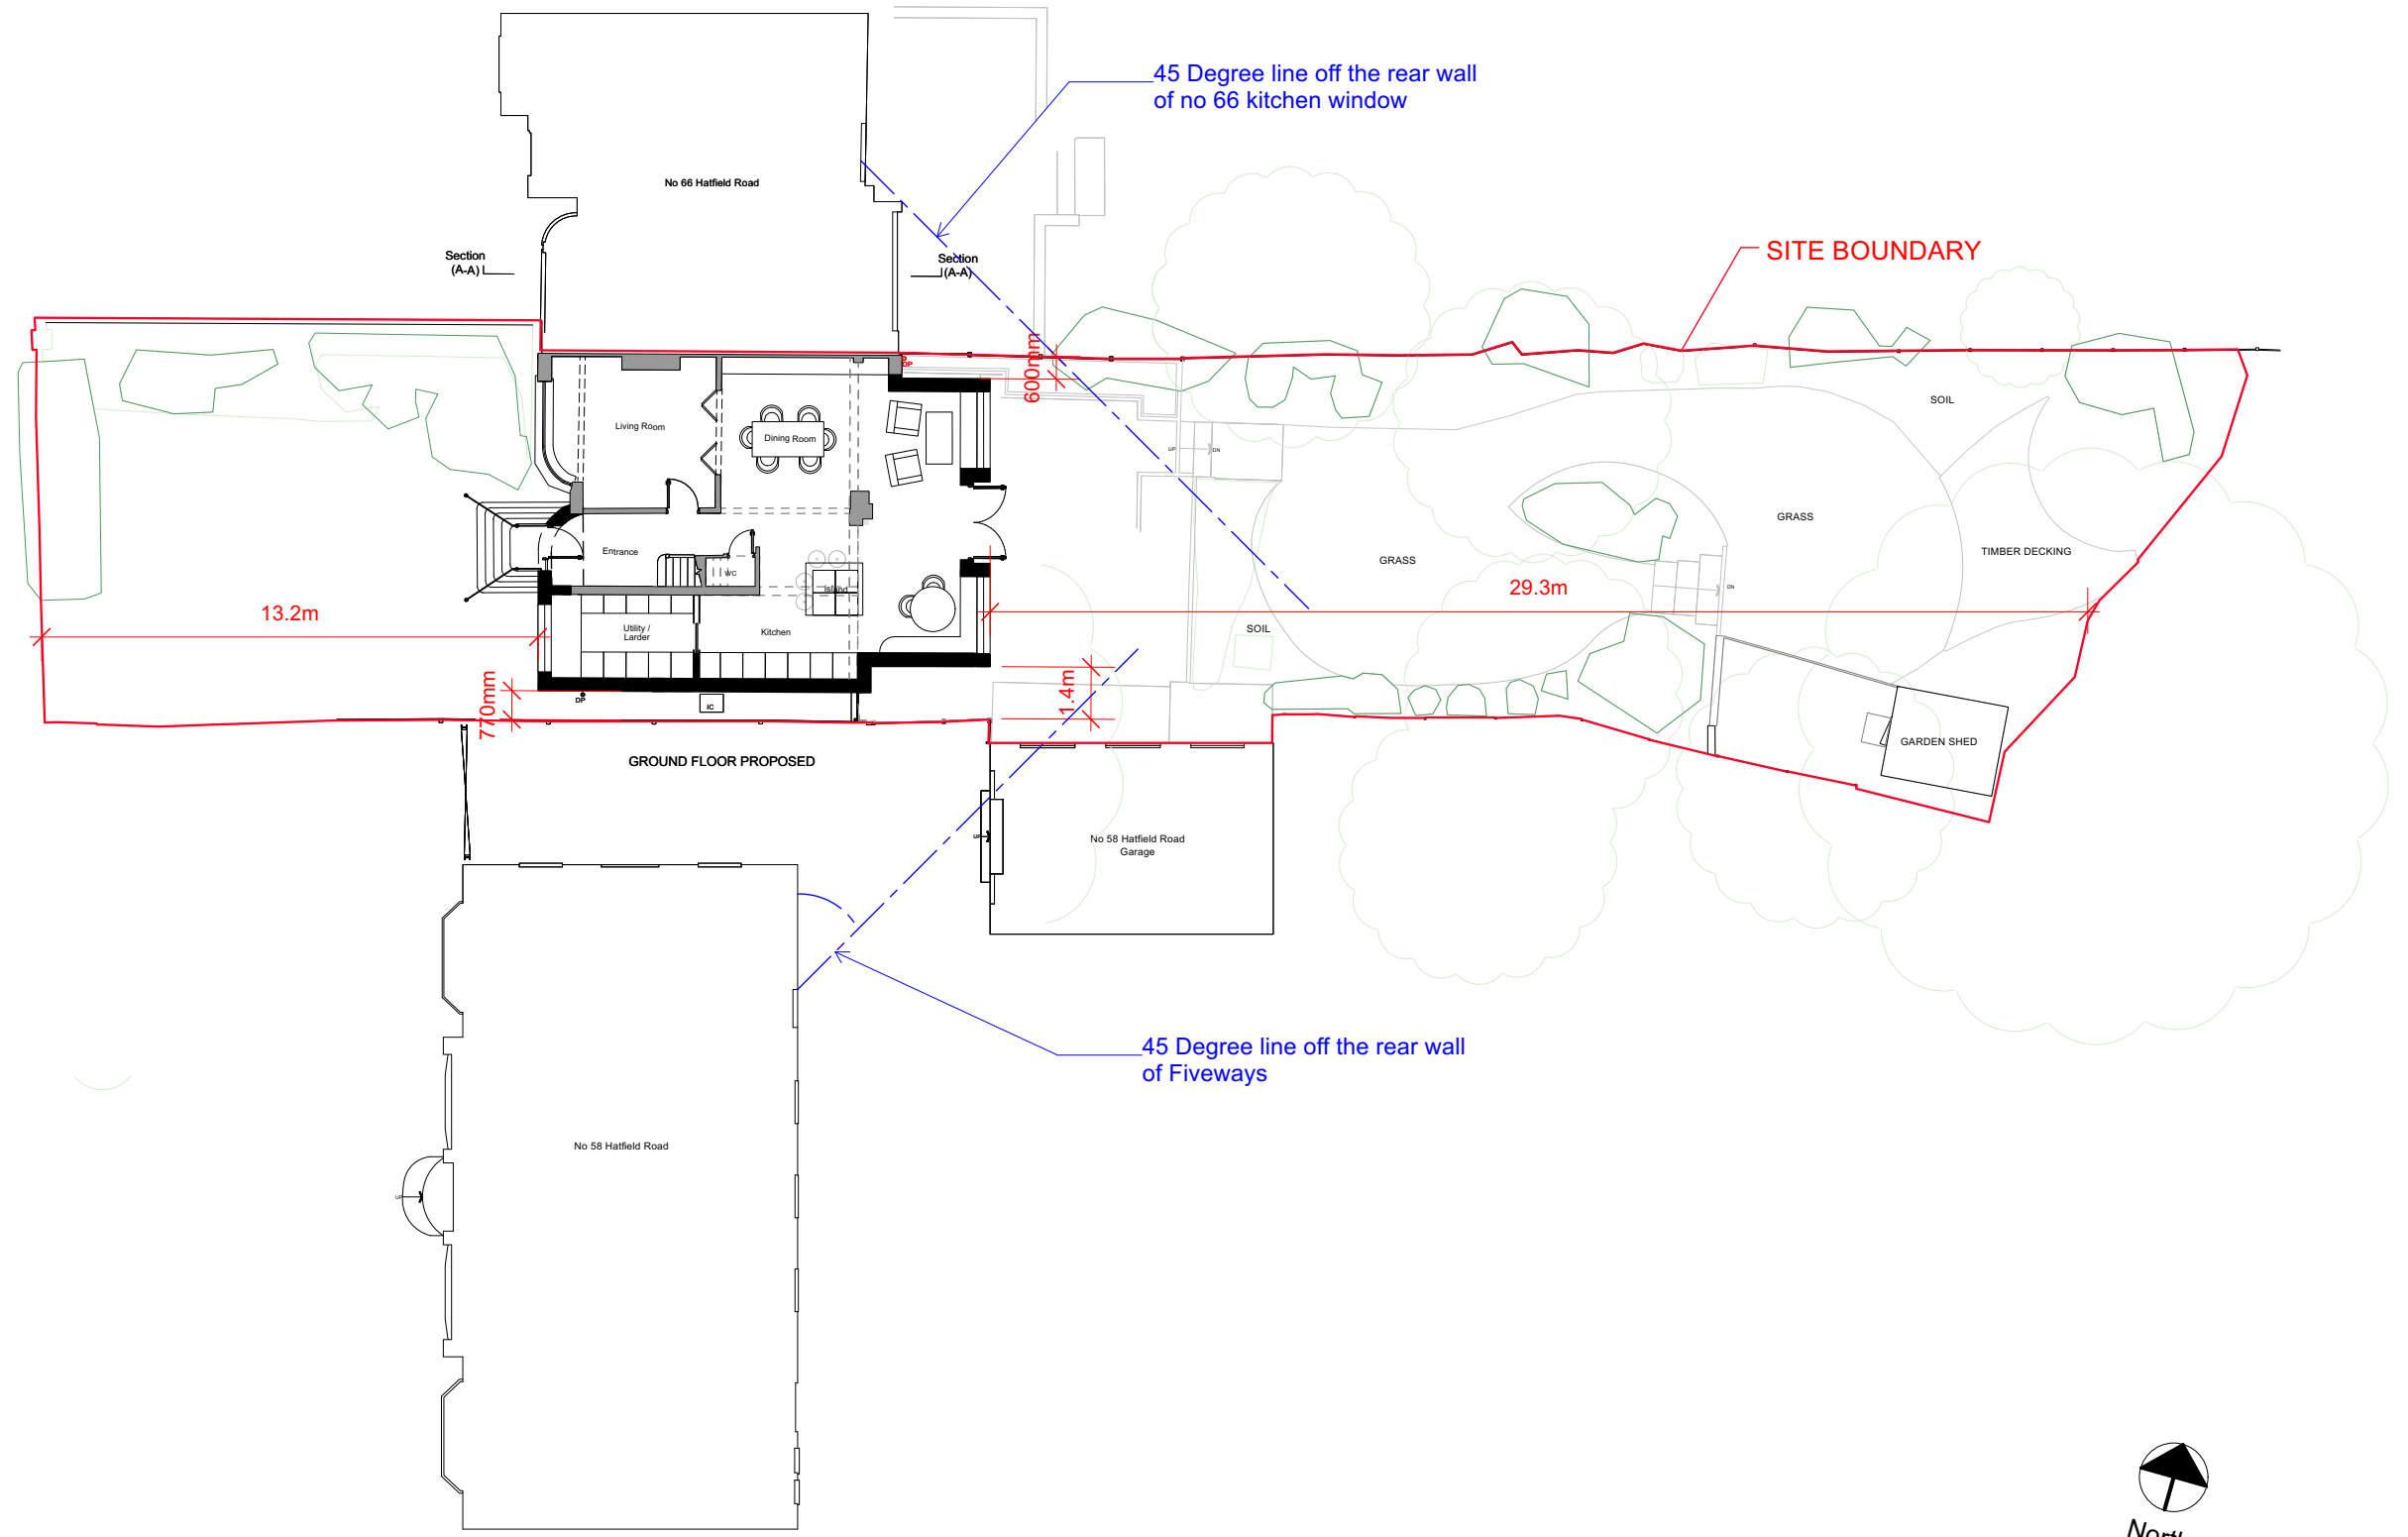

Trees & Vegetation

SCALE BAR 1:500

REV	DESCRIPTION	REV BY	CHKD BY	ISSD BY	DATE
/	Issued for planning			BM	

PROJECT 61 Hatfield Road		FASCIA Architecture & Interior design	
DRAWING Site Plan Proposed		82 Elgin Avenue, London W9 2HB t: 07955126375 e: info@fascia-arch.com	
JOB No. 014	DRAWING No. GA 007	REV A	SIZE A3
SCALE 1:200 @ A3			