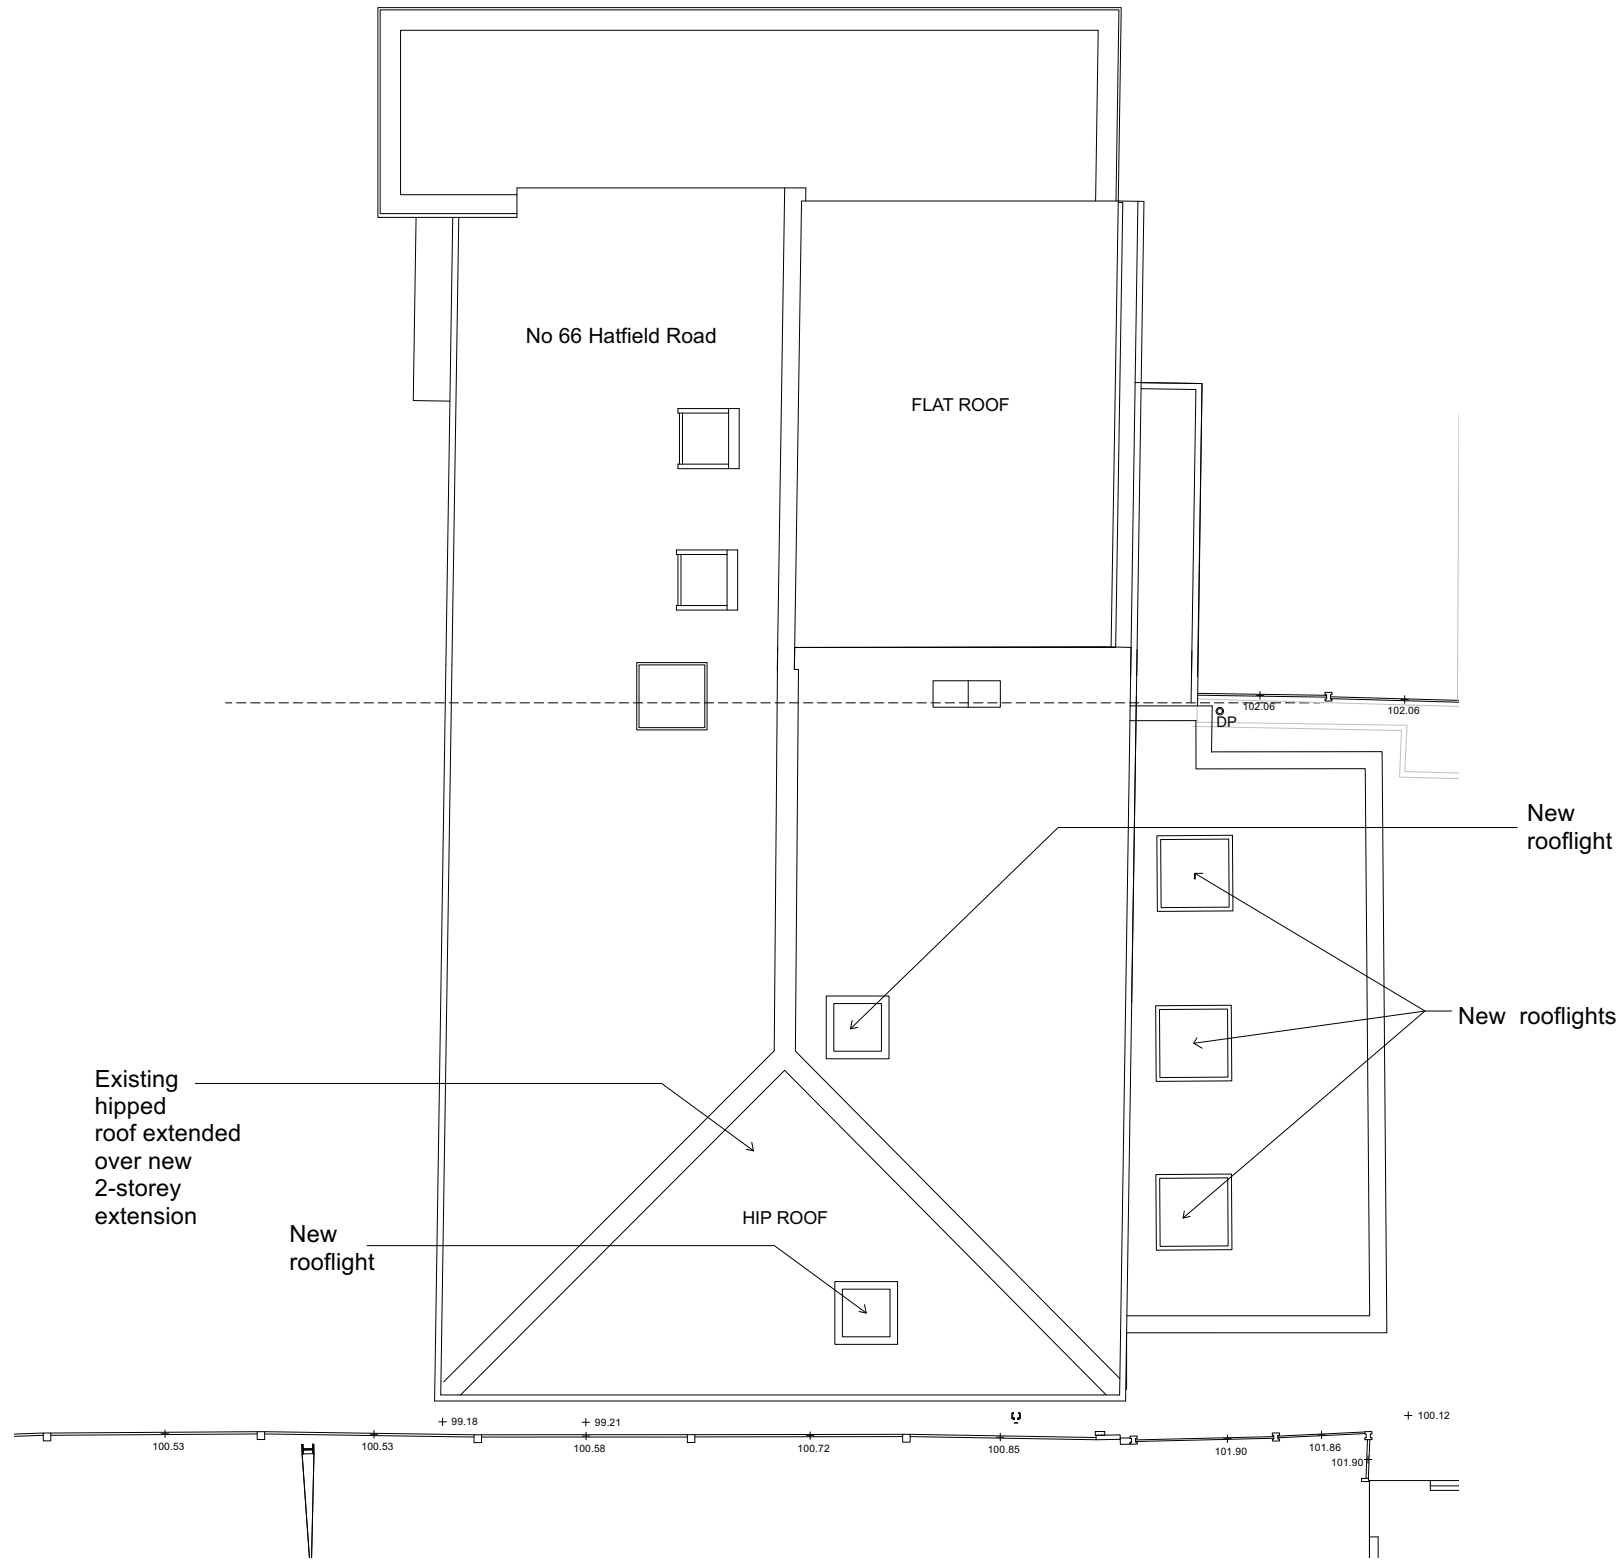

KEY

■ New Walls

REV	DESCRIPTION	REV BY	CHKD BY	ISSD BY	DATE
/	Issued for planning			BM	

PROJECT 61 Hatfield Road		FASCIA	
DRAWING Roof plan Proposed		Architecture & Interior design 82 Elgin Avenue, London W9 2HB	
JOB No. 014	DRAWING No. GA 009	REV A	SIZE A3
SCALE 1:100 @ A3			